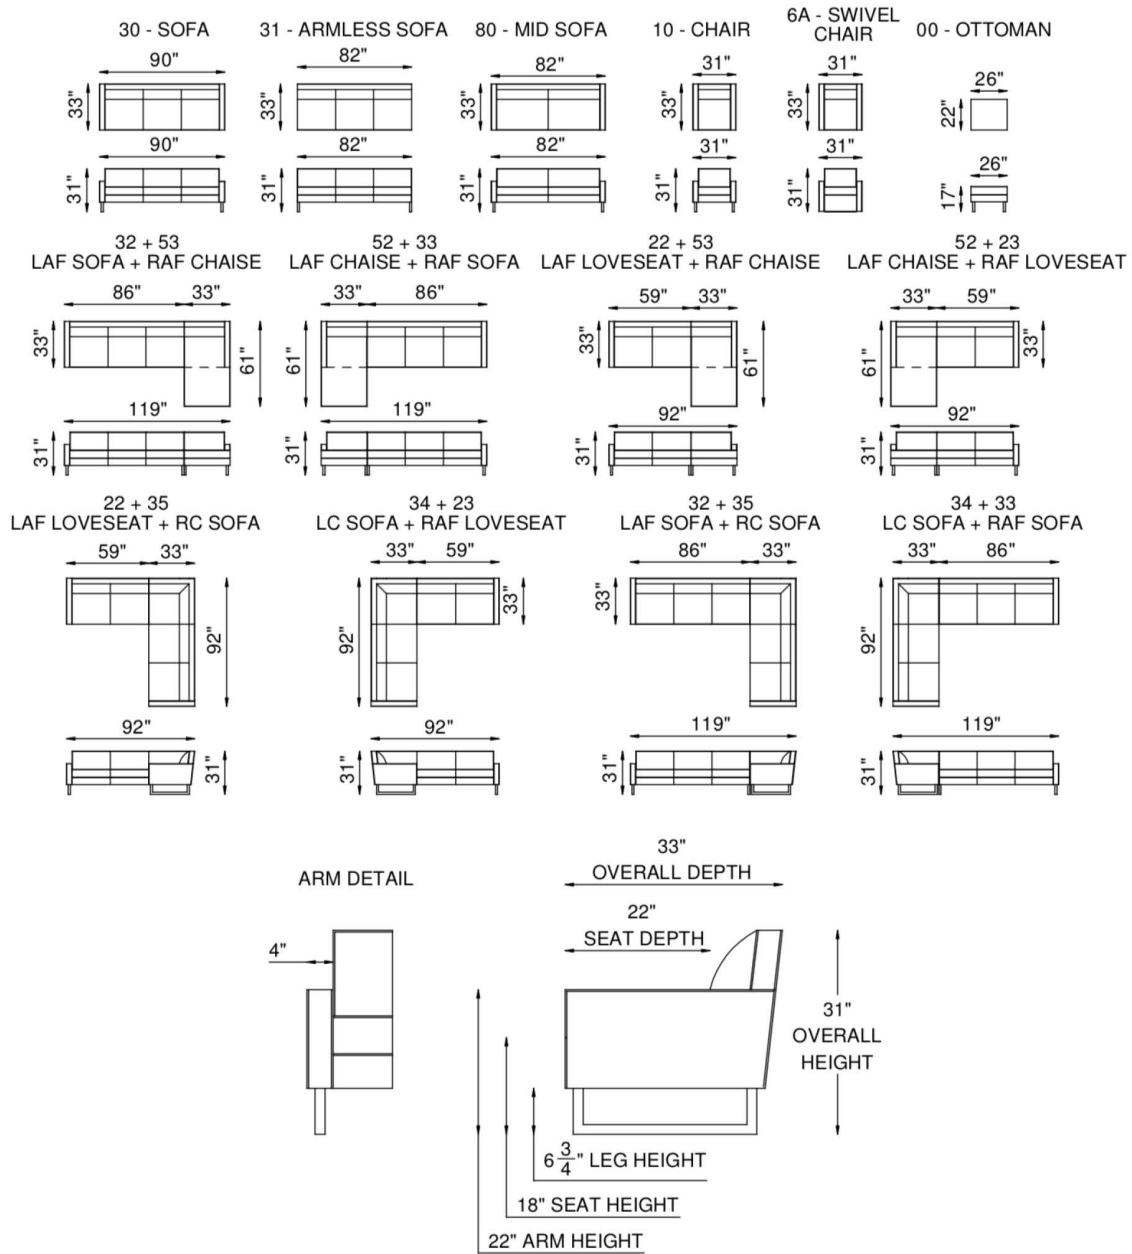

Jackson

At Eleanor Rigby Home you can choose from our curated range of fabrics and leathers or provide your own. We offer a range of customization options, from hand-stitched leather to hand-finished treatments, metal and wood finishes. We welcome client specific designs and offer in-house design support and hands-on oversight throughout every phase of production. Visit Eleanorrigbyhome.com to see all options and to our customer service link for questions.