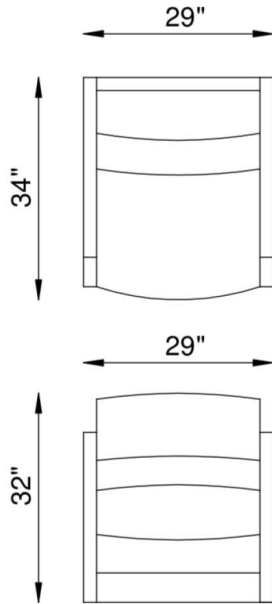

Jessie

1E - ACCENT CHAIR