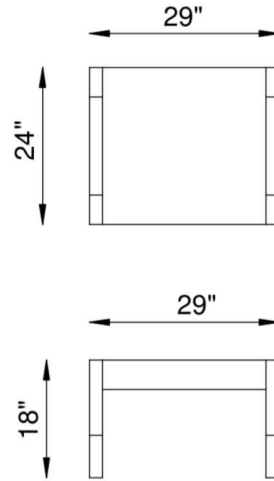

Jessie

00 - OTTOMAN