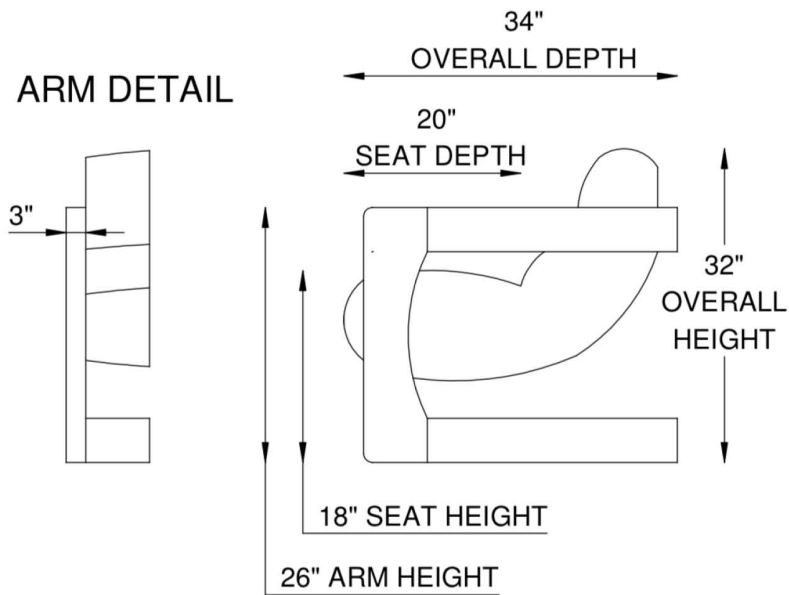

ARM DETAIL

At Eleanor Rigby Home you can choose from our curated range of fabrics and leathers or provide your own. We offer a range of customization options, from hand-stitched leather to hand-finished treatments, metal and wood finishes. We welcome client specific designs and offer in-house design support and hands-on oversight throughout every phase of production. Visit Eleanorrigbyhome.com to see all options and to our customer service link for questions.