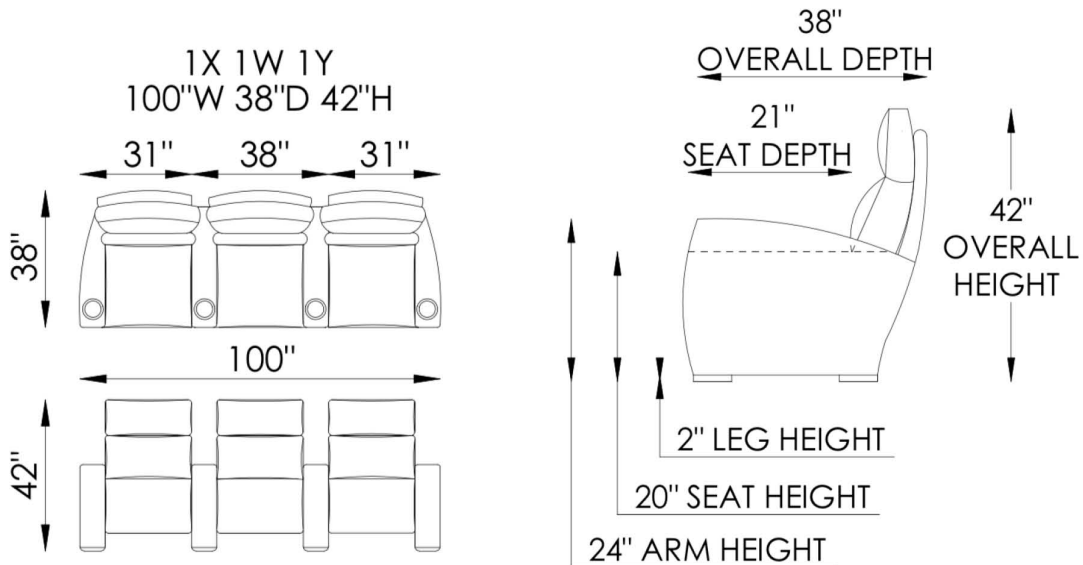

Kalispell

1X - LAF CHAIR
POWER RECLINER
31"W 38"D 42"H

1W POWER RECLINER
W/ CUP HOLDER
38"W 38"D 42"H

1Y - RAF CHAIR
POWER RECLINER
31"W 38"D 42"H

At Eleanor Rigby Home you can choose from our curated range of fabrics and leathers or provide your own. We offer a range of customization options, from hand-stitched leather to hand-finished treatments, metal and wood finishes. We welcome client specific designs and offer in-house design support and hands-on oversight throughout every phase of production. Visit eleanorrigbyhome.com to see all options and our customer service link for questions.