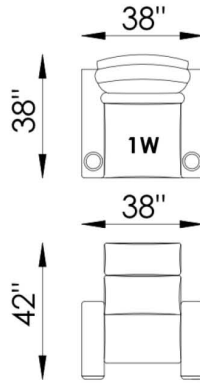

Kalispell

1X - LAF CHAIR
POWER RECLINER
31"W 38"D 42"H

1W POWER RECLINER
W/ CUP HOLDER
38"W 38"D 42"H

1Y - RAF CHAIR
POWER RECLINER
31"W 38"D 42"H

At Eleanor Rigby Home you can choose from our curated range of fabrics and leathers or provide your own. We offer a range of customization options, from hand-stitched leather to hand-finished treatments, metal and wood finishes. We welcome client specific designs and offer in-house design support and hands-on oversight throughout every phase of production. Visit eleanorrigbyhome.com to see all options and our customer service link for questions.