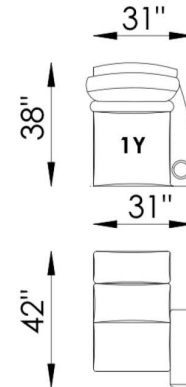

Kalispell

1X - LAF CHAIR
POWER RECLINER
31"W 38"D 42"H

1W POWER RECLINER
W/ CUP HOLDER
38"W 38"D 42"H

1Y - RAF CHAIR
POWER RECLINER
31"W 38"D 42"H

At Eleanor Rigby Home you can choose from our curated range of fabrics and leathers or provide your own. We offer a range of customization options, from hand-stitched leather to hand-finished treatments, metal and wood finishes. We welcome client specific designs and offer in-house design support and hands-on oversight throughout every phase of production. Visit eleanorrigbyhome.com to see all options and our customer service link for questions.