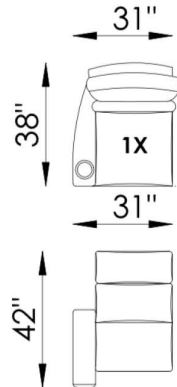

SEATS

Individually pocketed coil springs encased in high resiliency foam, wrapped in feather/down/polyester blend envelopes that are channeled to prevent bunching.

FRAME

Combination of hardwood/furniture grade laminate - corner blocked, glued & stapled.

Kalispell

1X - LAF CHAIR
POWER RECLINER
31"W 38"D 42"H

1W POWER RECLINER
W/ CUP HOLDER
38"W 38"D 42"H

1Y - RAF CHAIR
POWER RECLINER
31"W 38"D 42"H

At Eleanor Rigby Home you can choose from our curated range of fabrics and leathers or provide your own. We offer a range of customization options, from hand-stitched leather to hand-finished treatments, metal and wood finishes. We welcome client specific designs and offer in-house design support and hands-on oversight throughout every phase of production. Visit eleanorrigbyhome.com to see all options and our customer service link for questions.