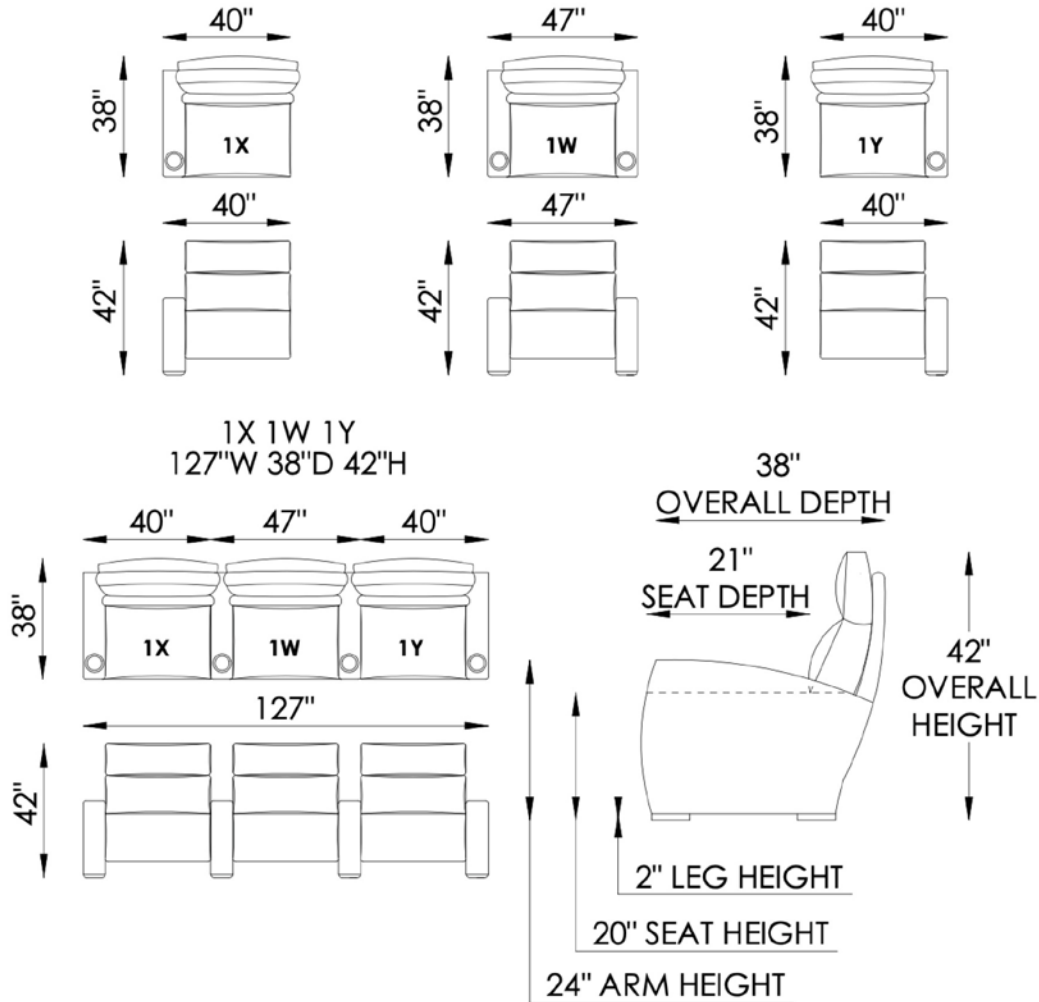

SEATS

Individually pocketed coil springs encased in high resiliency foam, wrapped in feather/down/polyester blend envelopes that are channeled to prevent bunching.

FRAME

Combination of hardwood/furniture grade laminate - corner blocked, glued & stapled.

Kalispell C

1X - LAF CHAIR
POWER RECLINER
40"W 38"D 42"H

1W POWER RECLINER
W/ CUP HOLDER
47"W 38"D 42"H

1Y - RAF CHAIR
POWER RECLINER
40"W 38"D 42"H

At Eleanor Rigby Home you can choose from our curated range of fabrics and leathers or provide your own. We offer a range of customization options, from hand-stitched leather to hand-finished treatments, metal and wood finishes. We welcome client specific designs and offer in-house design support and hands-on oversight throughout every phase of production. Visit eleanorrigbyhome.com to see all options and our customer service link for questions.