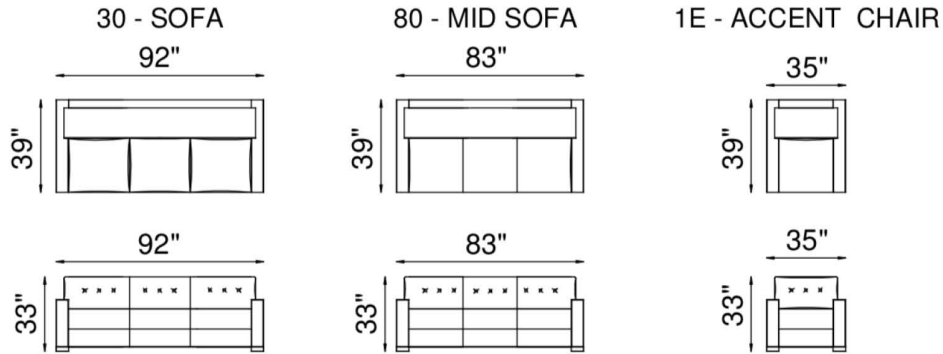

Kelly

6A - SWIVEL CHAIR

00 - OTTOMAN