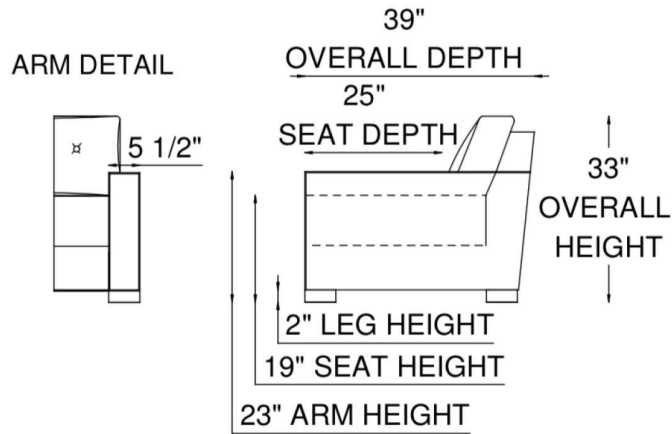

At Eleanor Rigby Home you can choose from our curated range of fabrics and leathers or provide your own. We offer a range of customization options, from hand-stitched leather to hand-finished treatments, metal and wood finishes. We welcome client specific designs and offer in-house design support and hands-on oversight throughout every phase of production. Visit Eleanorrigbyhome.com to see all options and to our customer service link for questions.