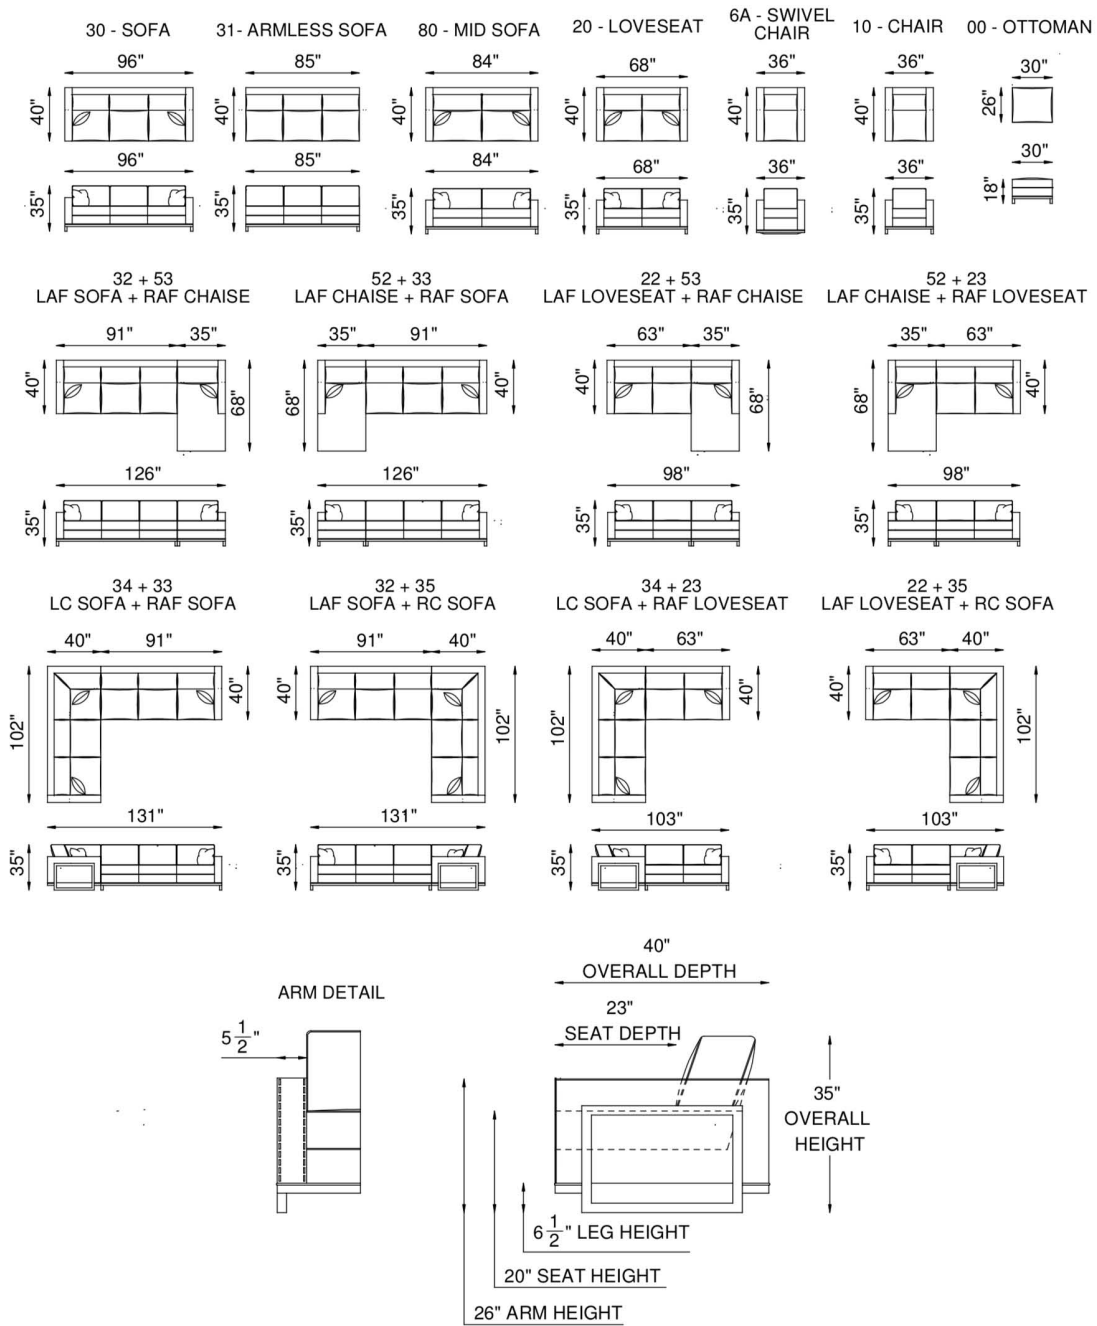

LaConcorde

At Eleanor Rigby Home you can choose from our curated range of fabrics and leathers or provide your own. We offer a range of customization options, from hand-stitched leather to hand-finished treatments, metal and wood finishes. We welcome client specific designs and offer in-house design support and hands-on oversight throughout every phase of production. Visit Eleanorrigbyhome.com to see all options and to our customer service link for questions.