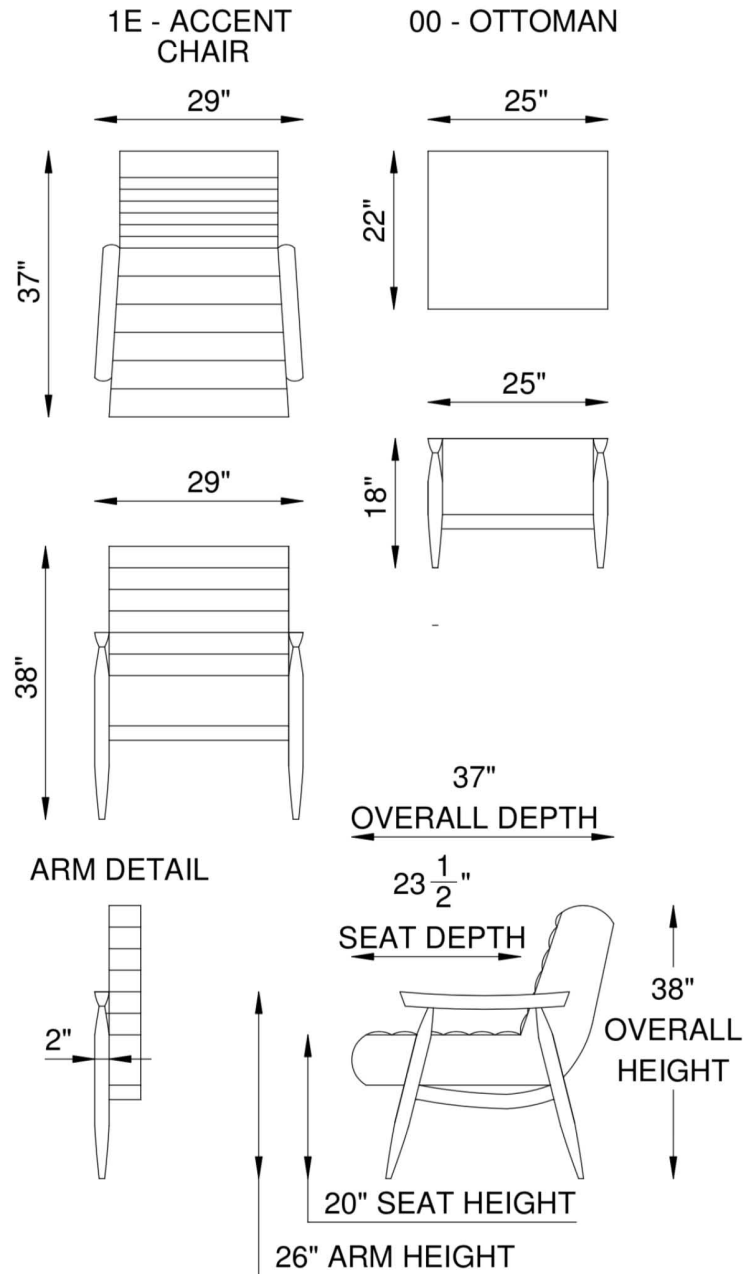

Lily

At Eleanor Rigby Home you can choose from our curated range of fabrics and leathers or provide your own. We offer a range of customization options, from hand-stitched leather to hand-finished treatments, metal and wood finishes. We welcome client specific designs and offer in-house design support and hands-on oversight throughout every phase of production. Visit Eleanorrigbyhome.com to see all options and to our customer service link for questions.