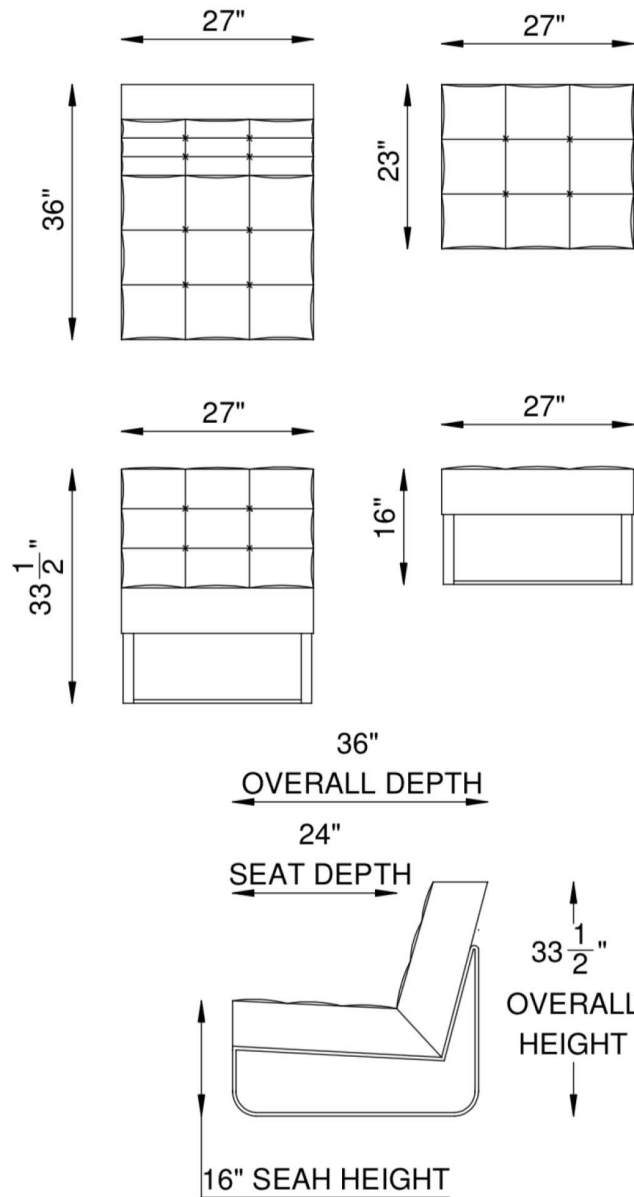

Lounge

1E - ACCENT
CHAIR

00 - OTTOMAN

At Eleanor Rigby Home you can choose from our curated range of fabrics and leathers or provide your own. We offer a range of customization options, from hand-stitched leather to hand-finished treatments, metal and wood finishes. We welcome client specific designs and offer in-house design support and hands-on oversight throughout every phase of production. Visit Eleanorrigbyhome.com to see all options and to our customer service link for questions.