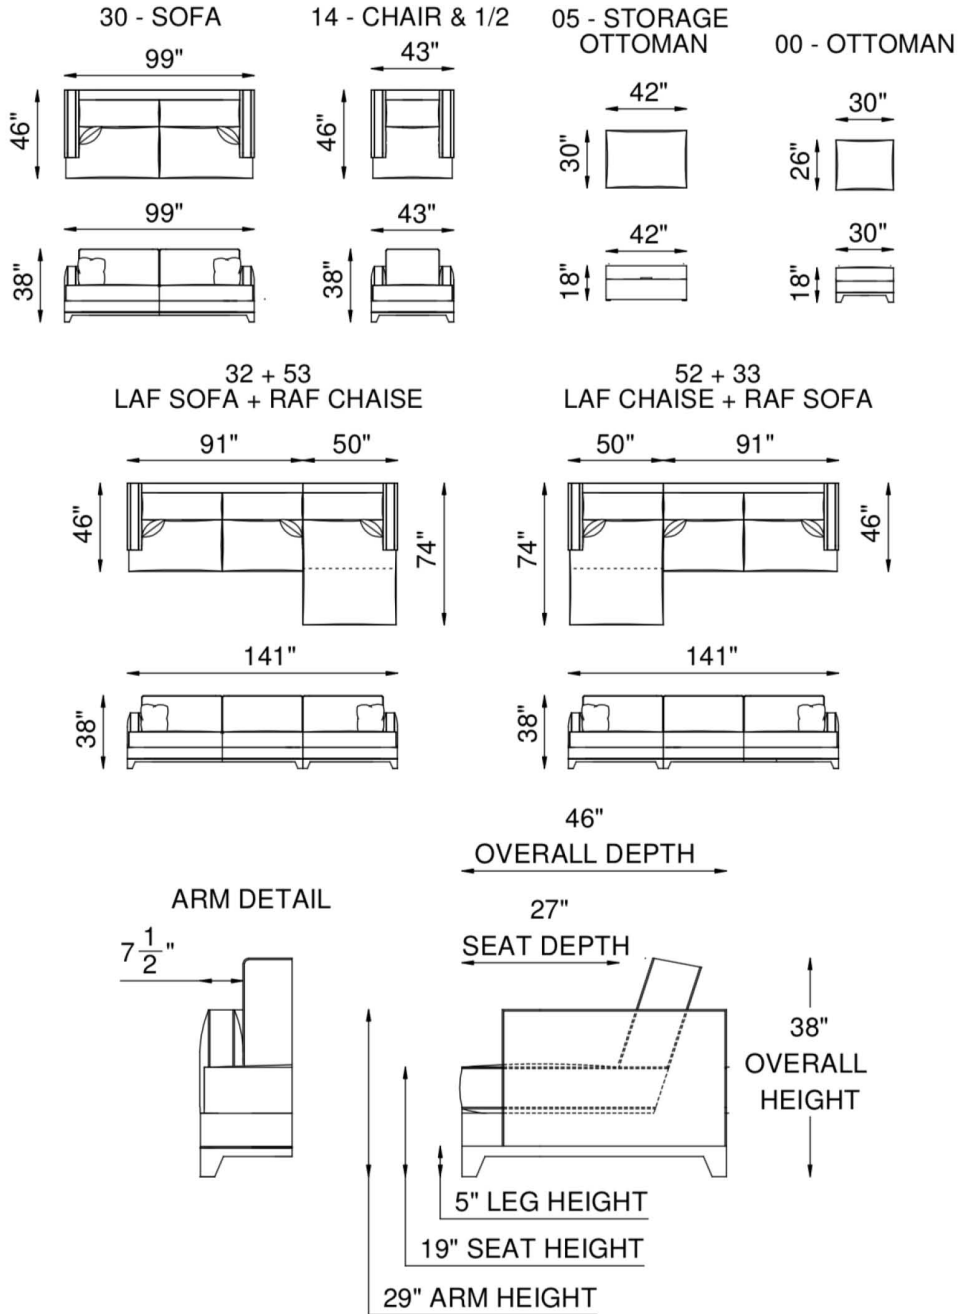

Lucia

At Eleanor Rigby Home you can choose from our curated range of fabrics and leathers or provide your own. We offer a range of customization options, from hand-stitched leather to hand-finished treatments, metal and wood finishes. We welcome client specific designs and offer in-house design support and hands-on oversight throughout every phase of production. Visit Eleanorrigbyhome.com to see all options and to our customer service link for questions.