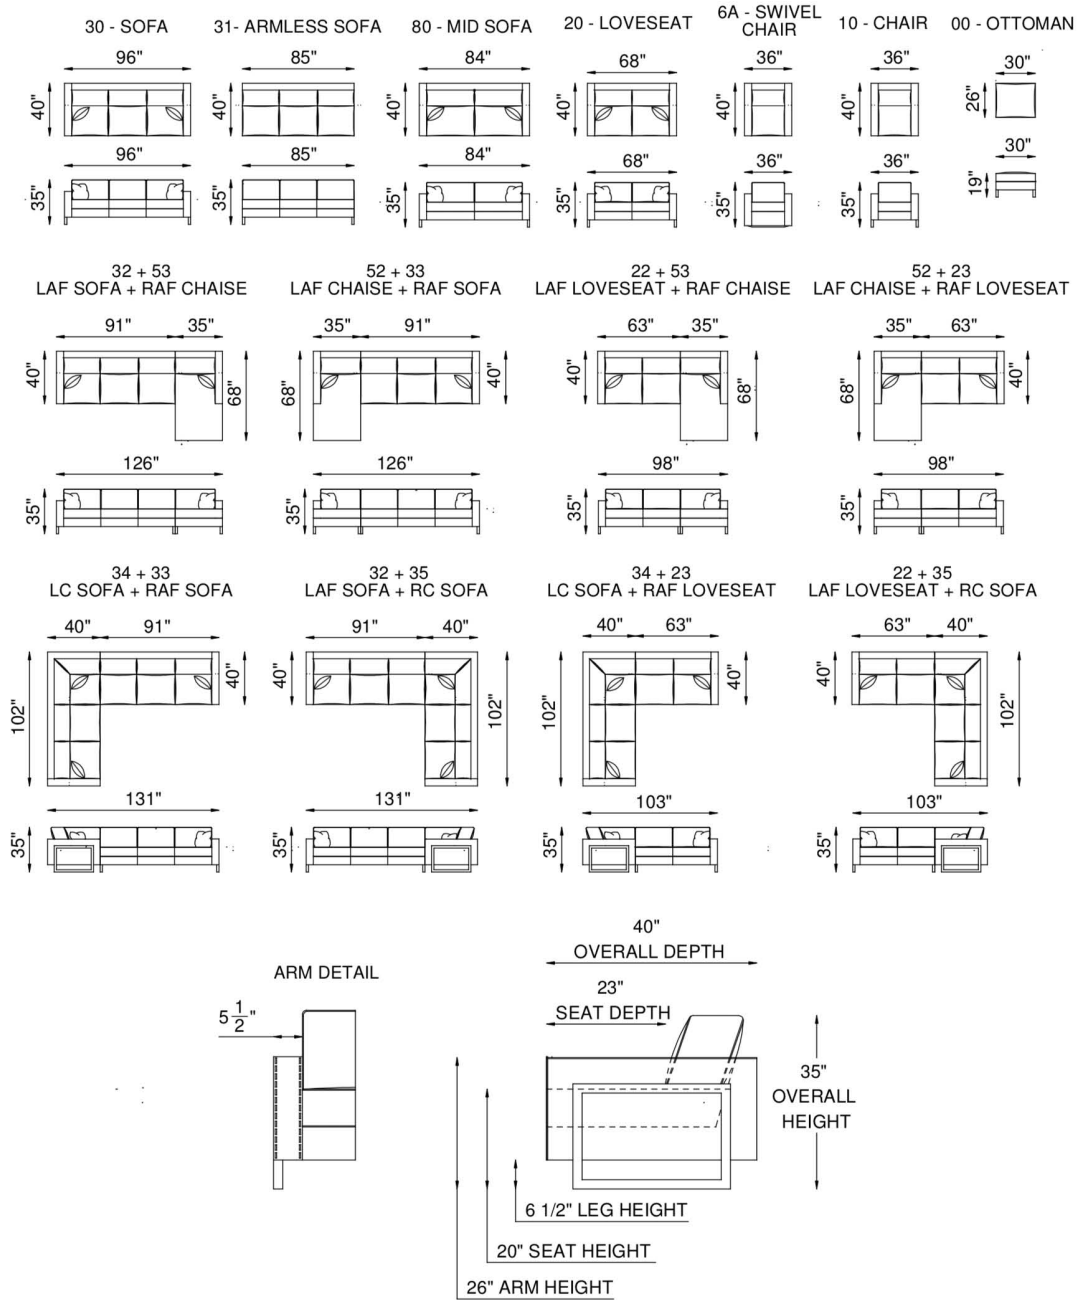

Magdalena

At Eleanor Rigby Home you can choose from our curated range of fabrics and leathers or provide your own. We offer a range of customization options, from hand-stitched leather to hand-finished treatments, metal and wood finishes. We welcome client specific designs and offer in-house design support and hands-on oversight throughout every phase of production. Visit Eleanorrigbyhome.com to see all options and to our customer service link for questions.