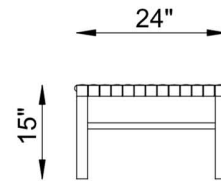

Hand woven leather straps.

FRAME

Solid Alder Color Honey.

Maggie

1E - ACCENT CHAIR

00 - OTTOMAN

At Eleanor Rigby Home you can choose from our curated range of fabrics and leathers or provide your own. We offer a range of customization options, from hand-stitched leather to hand-finished treatments, metal and wood finishes. We welcome client specific designs and offer in-house design support and hands-on oversight throughout every phase of production. Visit eleanorrigbyhome.com to see all options and our customer service link for questions.