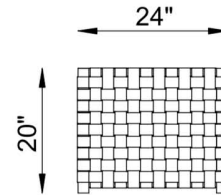

Hand woven leather straps.

FRAME

Solid Alder Color Honey.

Maggie

1E - ACCENT CHAIR

00 - OTTOMAN

At Eleanor Rigby Home you can choose from our curated range of fabrics and leathers or provide your own. We offer a range of customization options, from hand-stitched leather to hand-finished treatments, metal and wood finishes. We welcome client specific designs and offer in-house design support and hands-on oversight throughout every phase of production. Visit eleanorrigbyhome.com to see all options and our customer service link for questions.