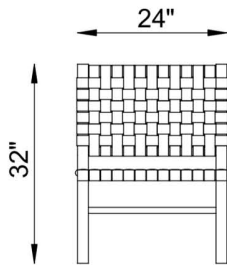

Maggie

1E - ACCENT CHAIR