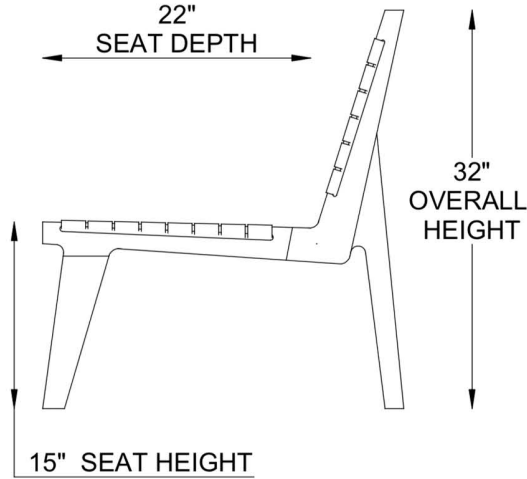

Maggie

1E - ACCENT CHAIR

00 - OTTOMAN

At Eleanor Rigby Home you can choose from our curated range of fabrics and leathers or provide your own. We offer a range of customization options, from hand-stitched leather to hand-finished treatments, metal and wood finishes. We welcome client specific designs and offer in-house design support and hands-on oversight throughout every phase of production. Visit eleanorrigbyhome.com to see all options and our customer service link for questions.