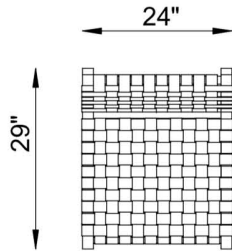

Maggie

1E - ACCENT CHAIR