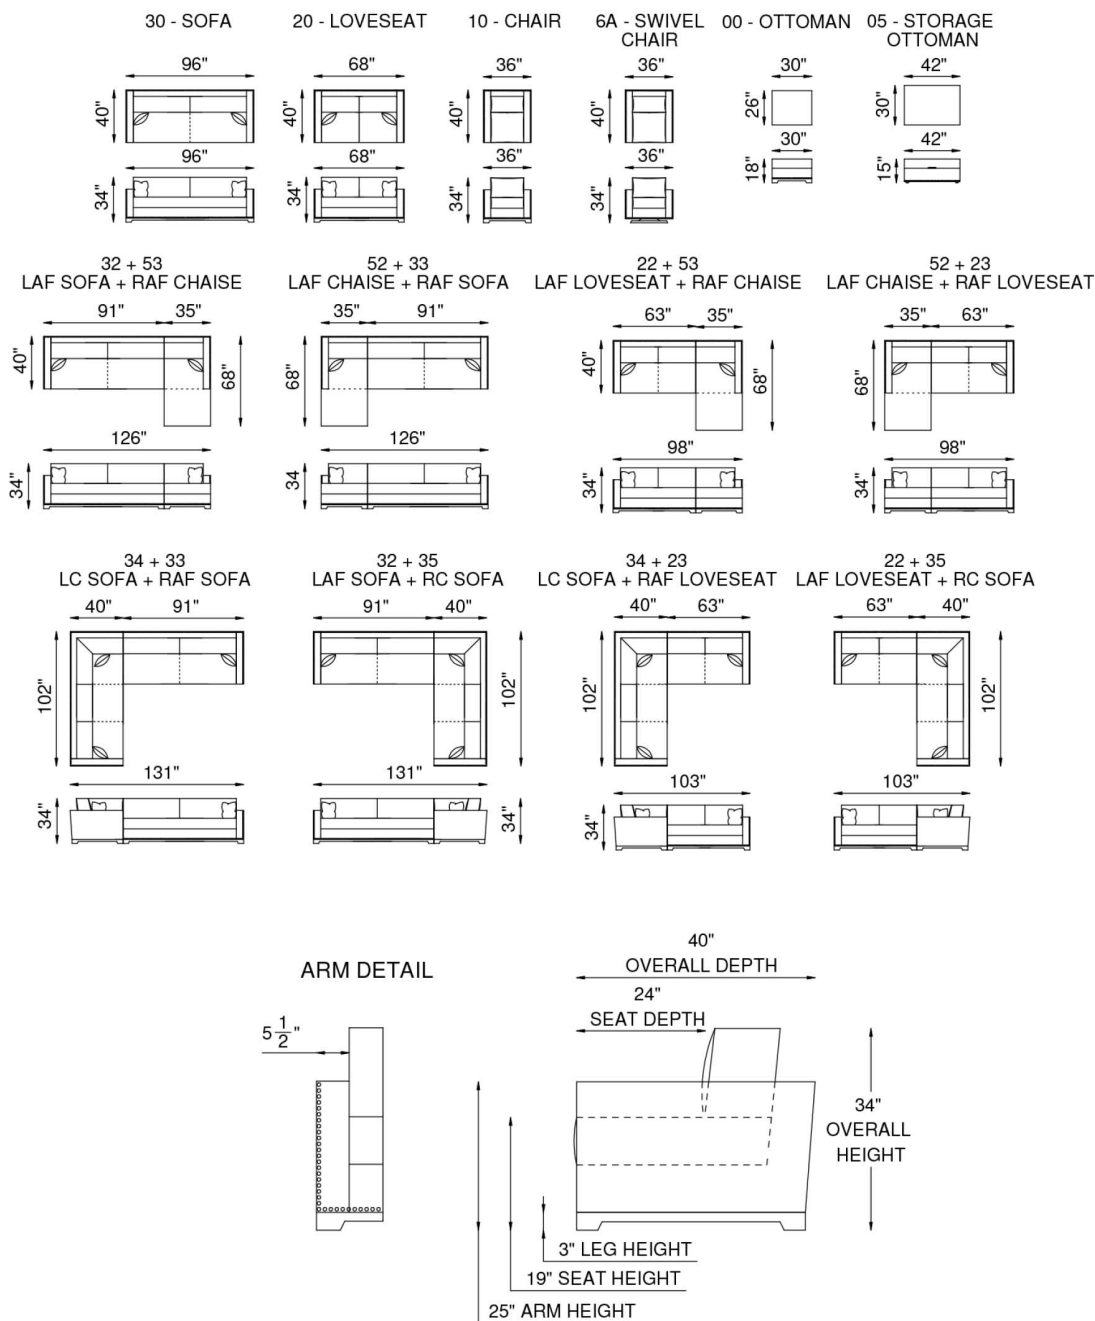

Malibu

At Eleanor Rigby Home you can choose from our curated range of fabrics and leathers or provide your own. We offer a range of customization options, from hand-stitched leather to hand-finished treatments, metal and wood finishes. We welcome client specific designs and offer in-house design support and hands-on oversight throughout every phase of production. Visit Eleanorrigbyhome.com to see all options and to our customer service link for questions.