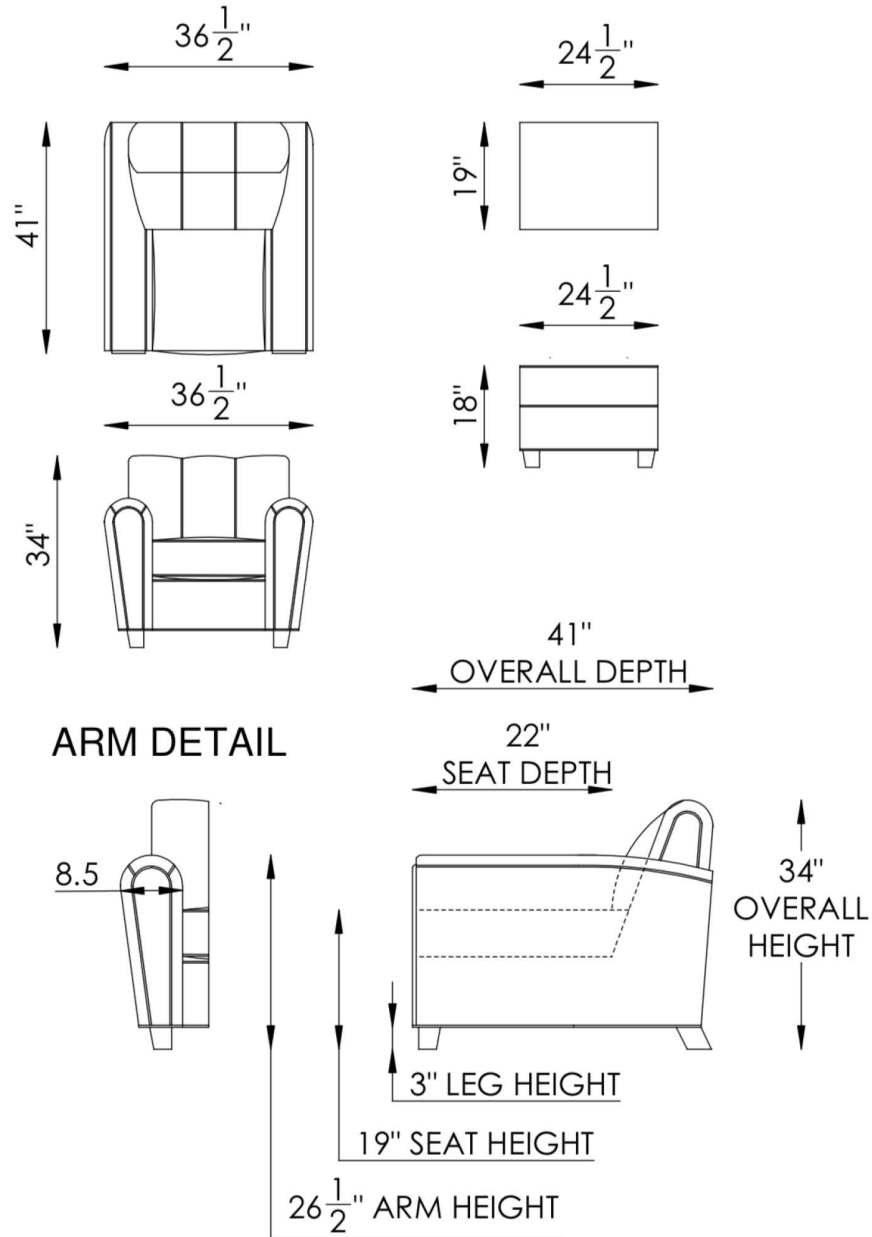

Manon

IE - ACCENT CHAIR   00 - OTTOMAN

At Eleanor Rigby Home you can choose from our curated range of fabrics and leathers or provide your own. We offer a range of customization options, from hand-stitched leather to hand-finished treatments, metal and wood finishes. We welcome client specific designs and offer in-house design support and hands-on oversight throughout every phase of production. Visit Eleanorrigbyhome.com to see all options and to our customer service link for questions.