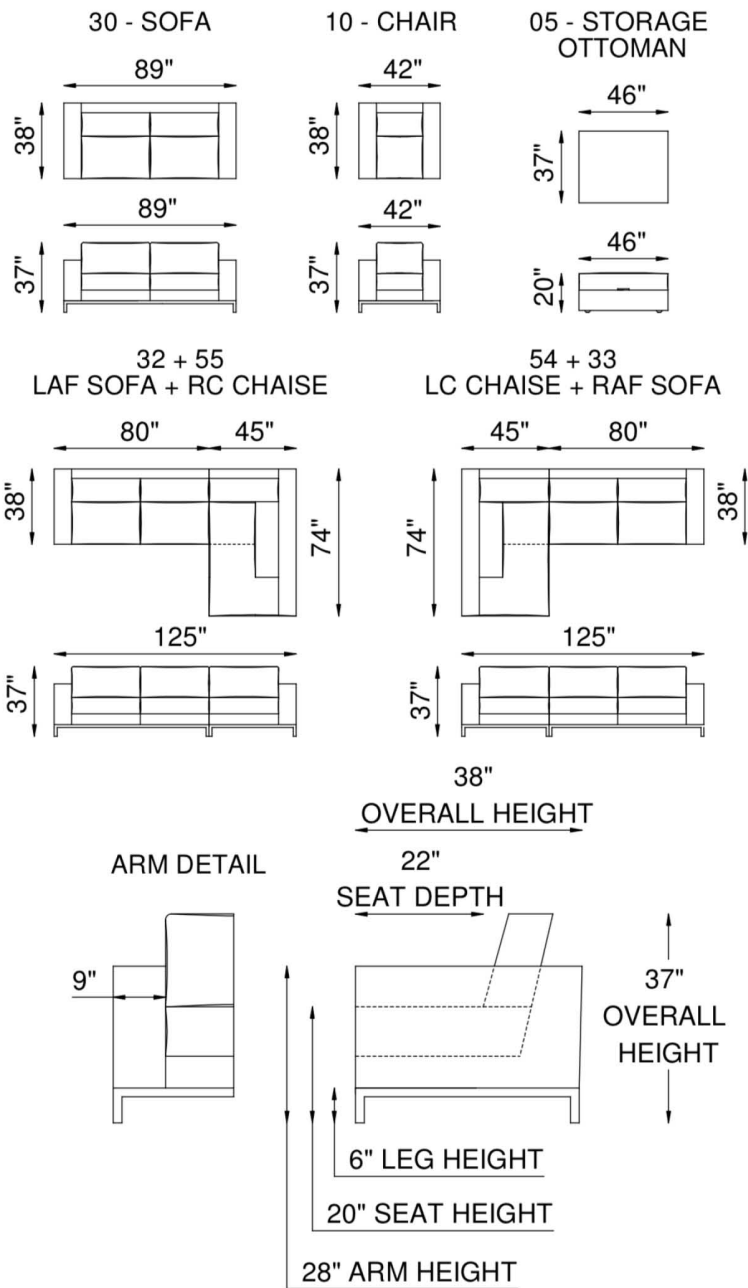

Mayfair

At Eleanor Rigby Home you can choose from our curated range of fabrics and leathers or provide your own. We offer a range of customization options, from hand-stitched leather to hand-finished treatments, metal and wood finishes. We welcome client specific designs and offer in-house design support and hands-on oversight throughout every phase of production. Visit Eleanorrigbyhome.com to see all options and to our customer service link for questions.