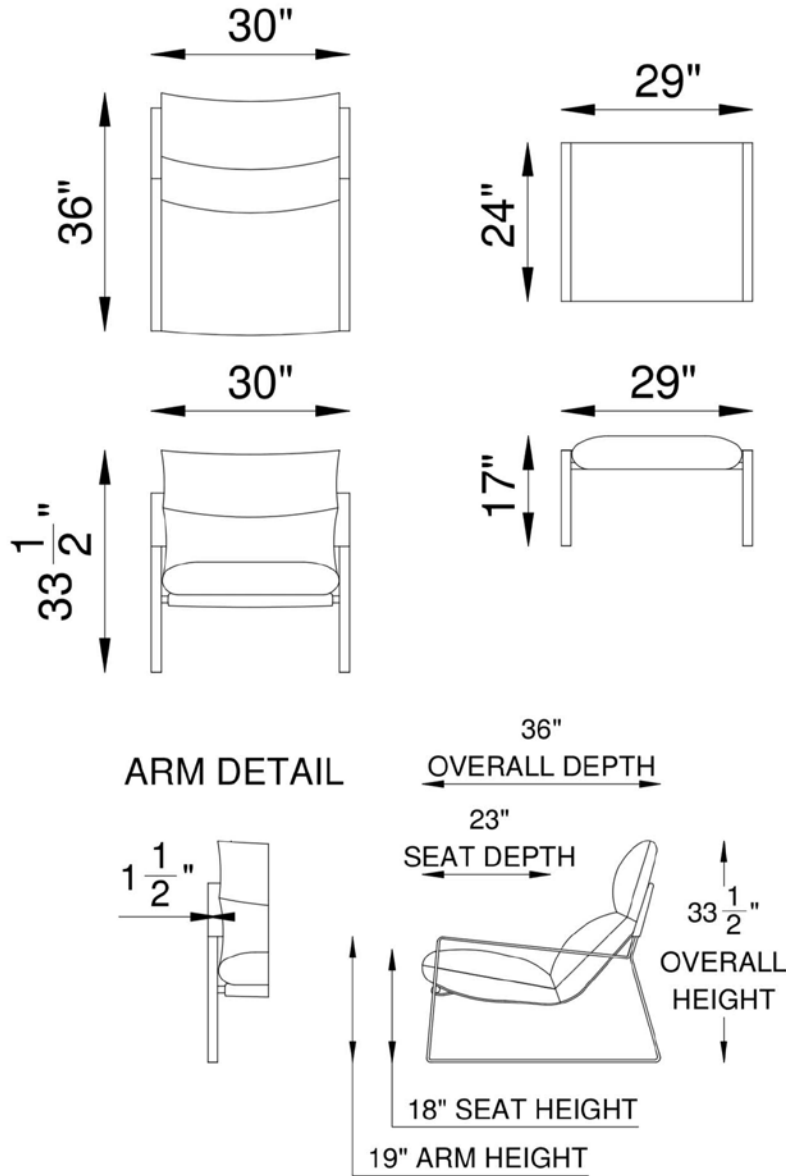

SEATS

High resiliency solid foam core wrapped in feather/down/polyester blend envelopes that are channeled to prevent bunching.

FRAME

Carbonized Steel.

McQueen

IE - ACCENT CHAIR 00 - OTTOMAN

At Eleanor Rigby Home you can choose from our curated range of fabrics and leathers or provide your own. We offer a range of customization options, from hand-stitched leather to hand-finished treatments, metal and wood finishes. We welcome client specific designs and offer in-house design support and hands-on oversight throughout every phase of production. Visit eleanorrigbyhome.com to see all options and our customer service link for questions.