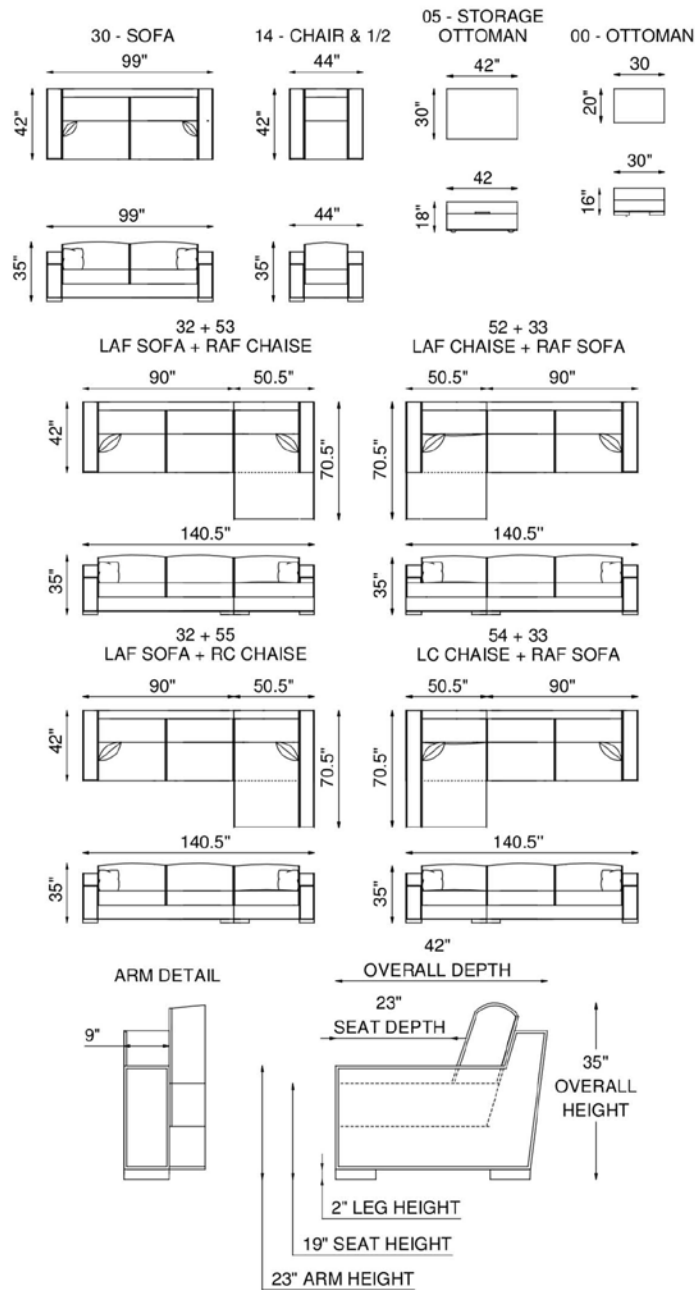

Melrose

At Eleanor Rigby Home you can choose from our curated range of fabrics and leathers or provide your own. We offer a range of customization options, from hand-stitched leather to hand-finished treatments, metal and wood finishes. We welcome client specific designs and offer in-house design support and hands-on oversight throughout every phase of production. Visit Eleanorrigbyhome.com to see all options and to our customer service link for questions.