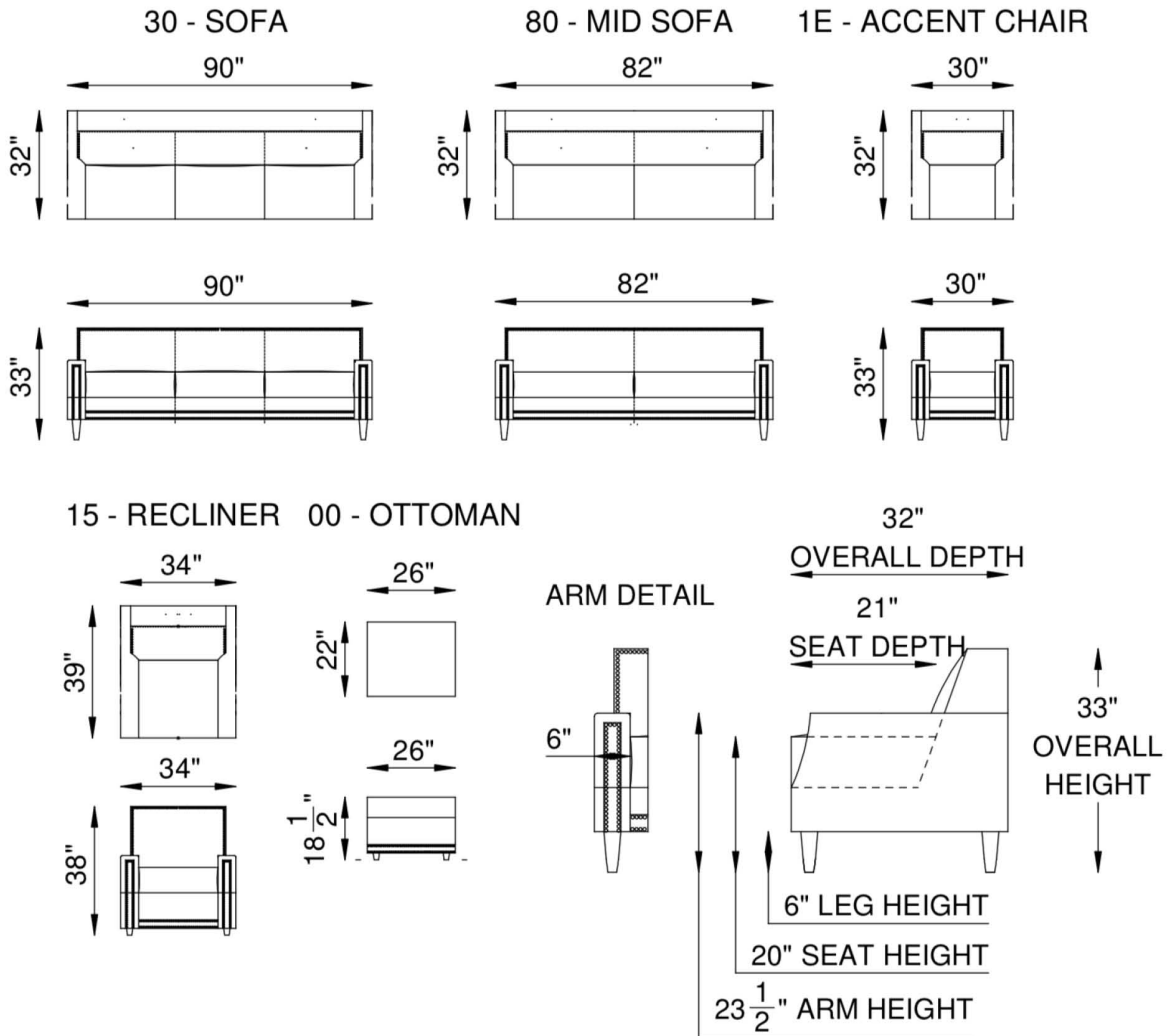

Memphis

At Eleanor Rigby Home you can choose from our curated range of fabrics and leathers or provide your own. We offer a range of customization options, from hand-stitched leather to hand-finished treatments, metal and wood finishes. We welcome client specific designs and offer in-house design support and hands-on oversight throughout every phase of production. Visit Eleanorrigbyhome.com to see all options and to our customer service link for questions.