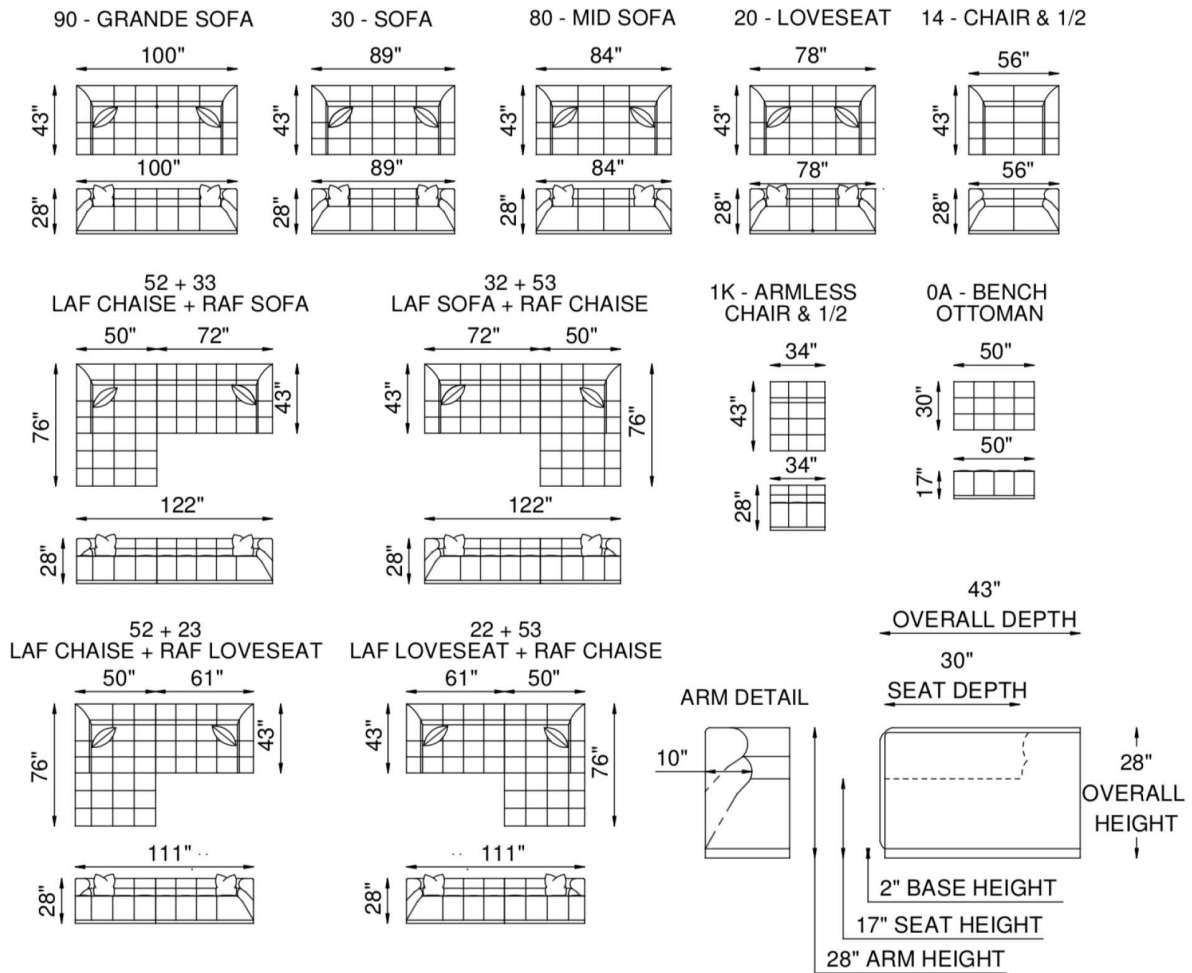

Monet

At Eleanor Rigby Home you can choose from our curated range of fabrics and leathers or provide your own. We offer a range of customization options, from hand-stitched leather to hand-finished treatments, metal and wood finishes. We welcome client specific designs and offer in-house design support and hands-on oversight throughout every phase of production. Visit Eleanorrigbyhome.com to see all options and to our customer service link for questions.