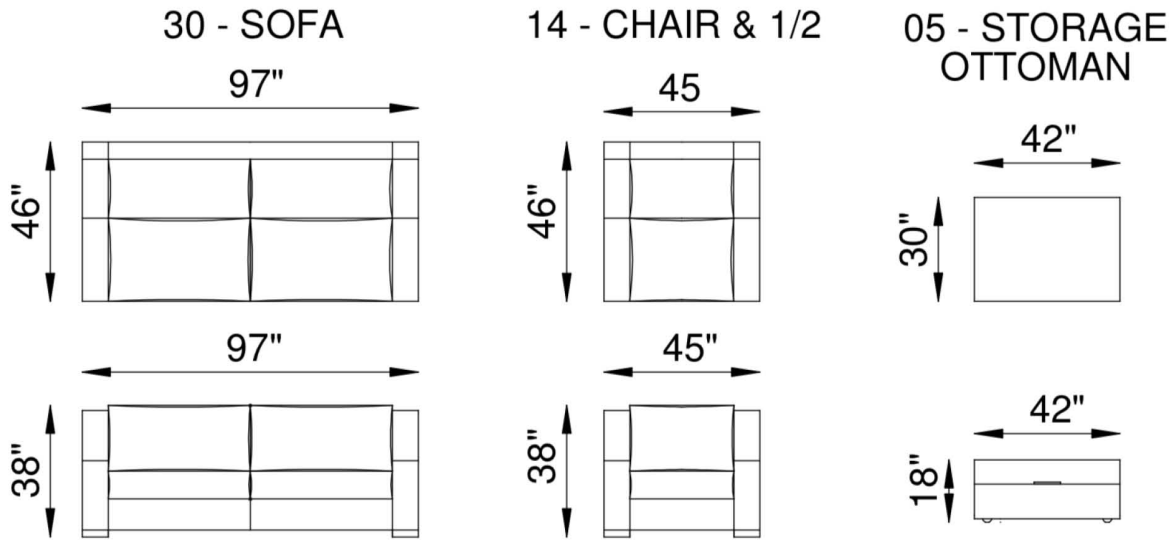

Montblanc

At Eleanor Rigby Home you can choose from our curated range of fabrics and leathers or provide your own. We offer a range of customization options, from hand-stitched leather to hand-finished treatments, metal and wood finishes. We welcome client specific designs and offer in-house design support and hands-on oversight throughout every phase of production. Visit Eleanorrigbyhome.com to see all options and to our customer service link for questions.