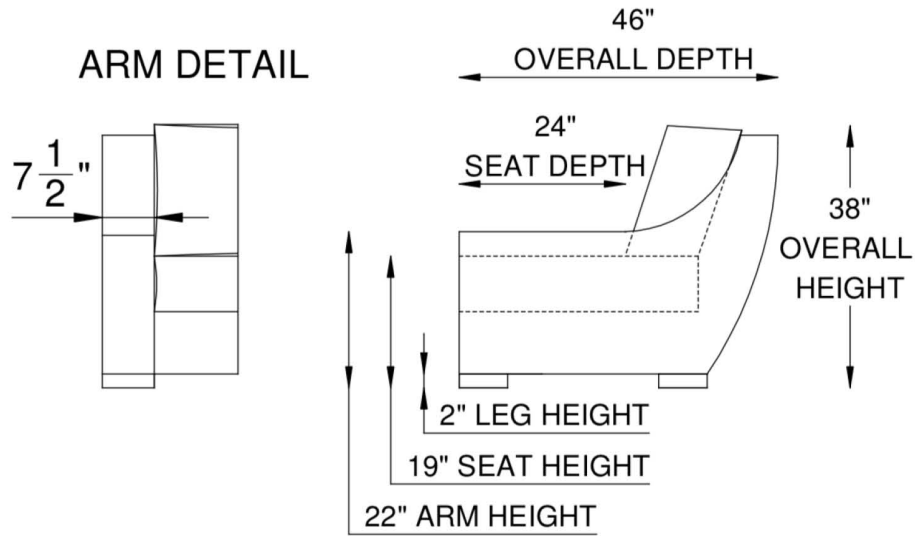

Montblanc

At Eleanor Rigby Home you can choose from our curated range of fabrics and leathers or provide your own. We offer a range of customization options, from hand-stitched leather to hand-finished treatments, metal and wood finishes. We welcome client specific designs and offer in-house design support and hands-on oversight throughout every phase of production. Visit Eleanorrigbyhome.com to see all options and to our customer service link for questions.