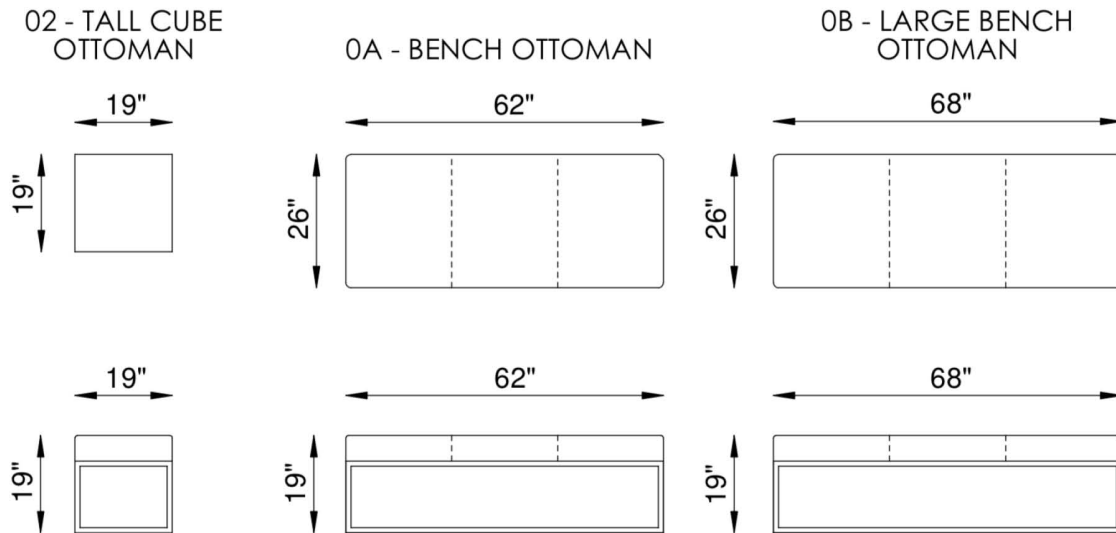

High resiliency solid foam wrapped in polyester fiber.

BASE

Stainless steel.

FRAME

Combination of hardwood/furniture grade laminate - corner blocked, glued & stapled.

Morgan

At Eleanor Rigby Home you can choose from our curated range of fabrics and leathers or provide your own. We offer a range of customization options, from hand-stitched leather to hand-finished treatments, metal and wood finishes. We welcome client specific designs and offer in-house design support and hands-on oversight throughout every phase of production. Visit Eleanorrigbyhome.com to see all options and to our customer service link for questions.