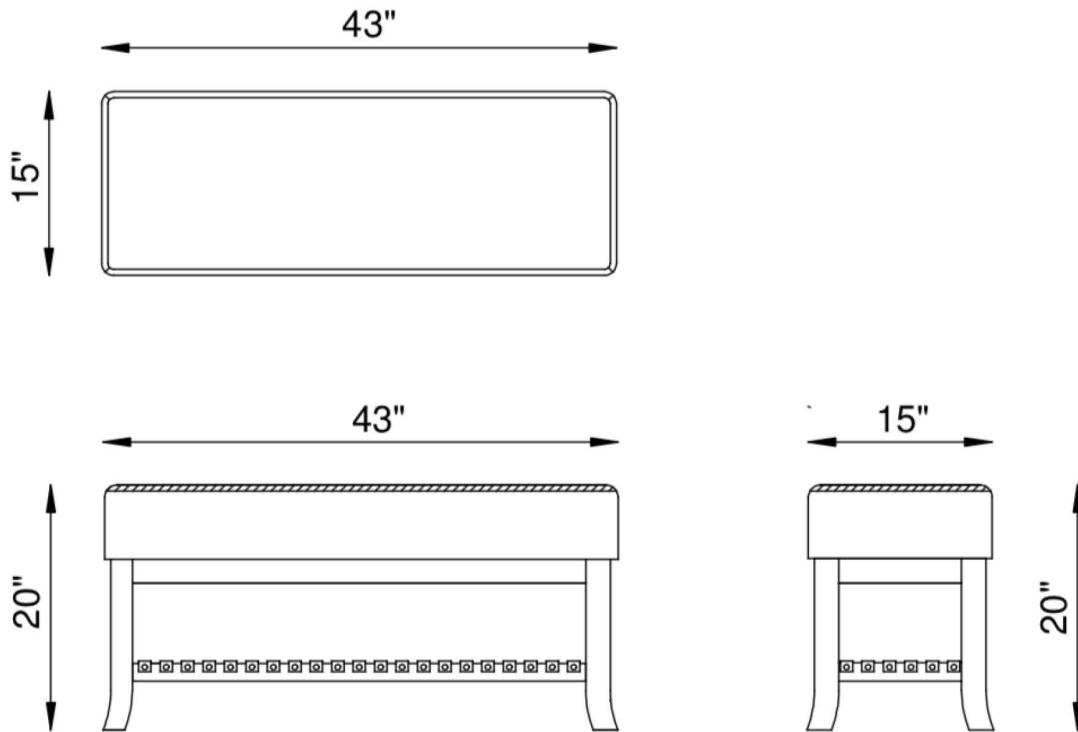

High resiliency solid foam wrapped in polyester fiber.

BASE

Light walnut.

FRAME

Combination of hardwood/furniture grade laminate - corner blocked, glued & stapled.

Nashville

At Eleanor Rigby Home you can choose from our curated range of fabrics and leathers or provide your own. We offer a range of customization options, from hand-stitched leather to hand-finished treatments, metal and wood finishes. We welcome client specific designs and offer in-house design support and hands-on oversight throughout every phase of production. Visit Eleanorrigbyhome.com to see all options and to our customer service link for questions.