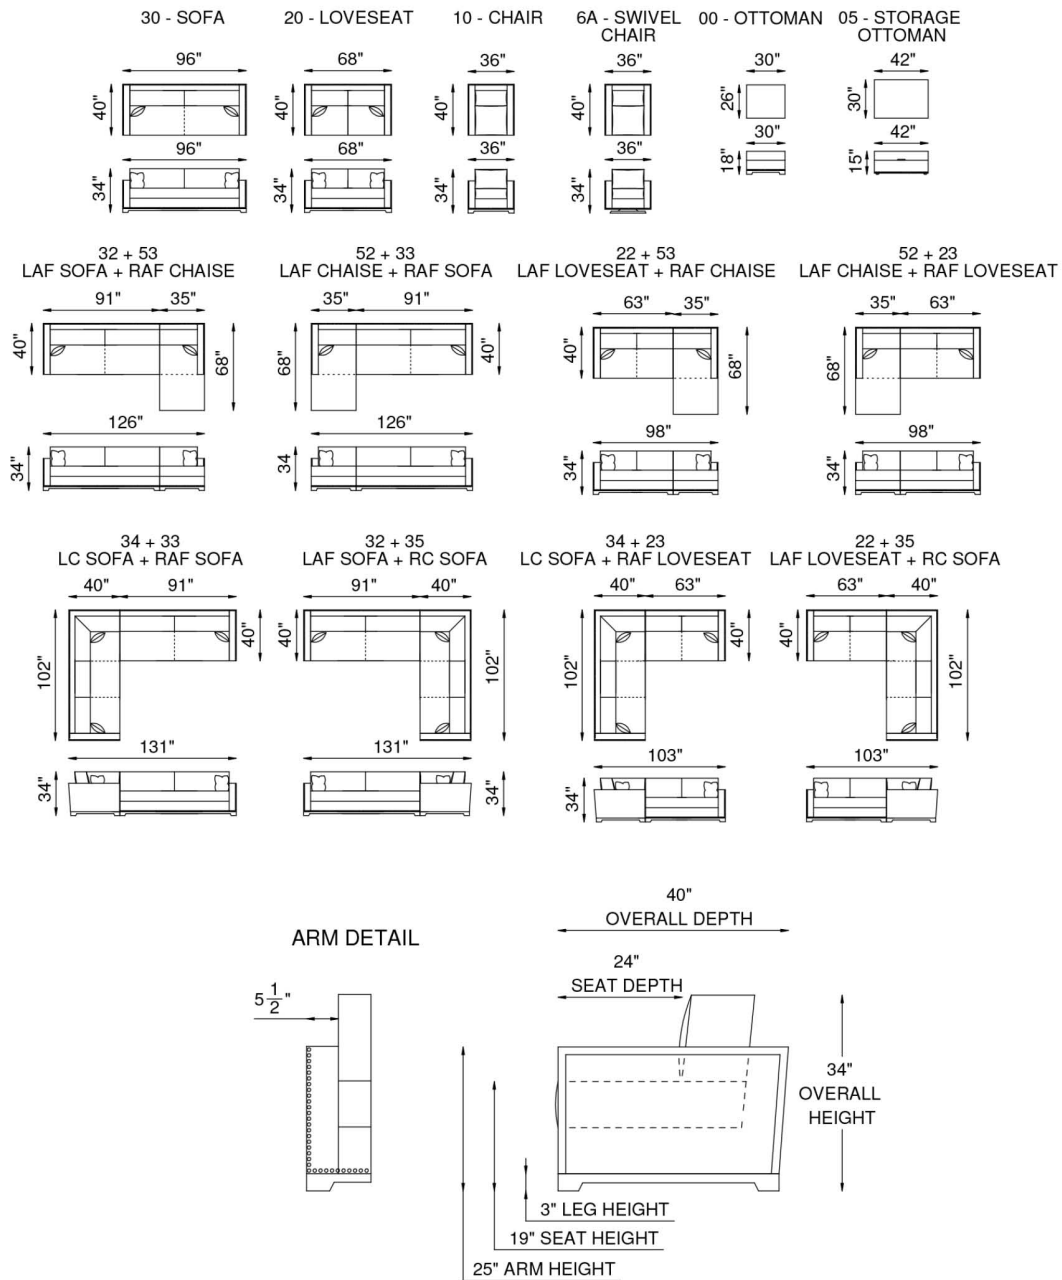

Newport

At Eleanor Rigby Home you can choose from our curated range of fabrics and leathers or provide your own. We offer a range of customization options, from hand-stitched leather to hand-finished treatments, metal and wood finishes. We welcome client specific designs and offer in-house design support and hands-on oversight throughout every phase of production. Visit Eleanorrigbyhome.com to see all options and to our customer service link for questions.