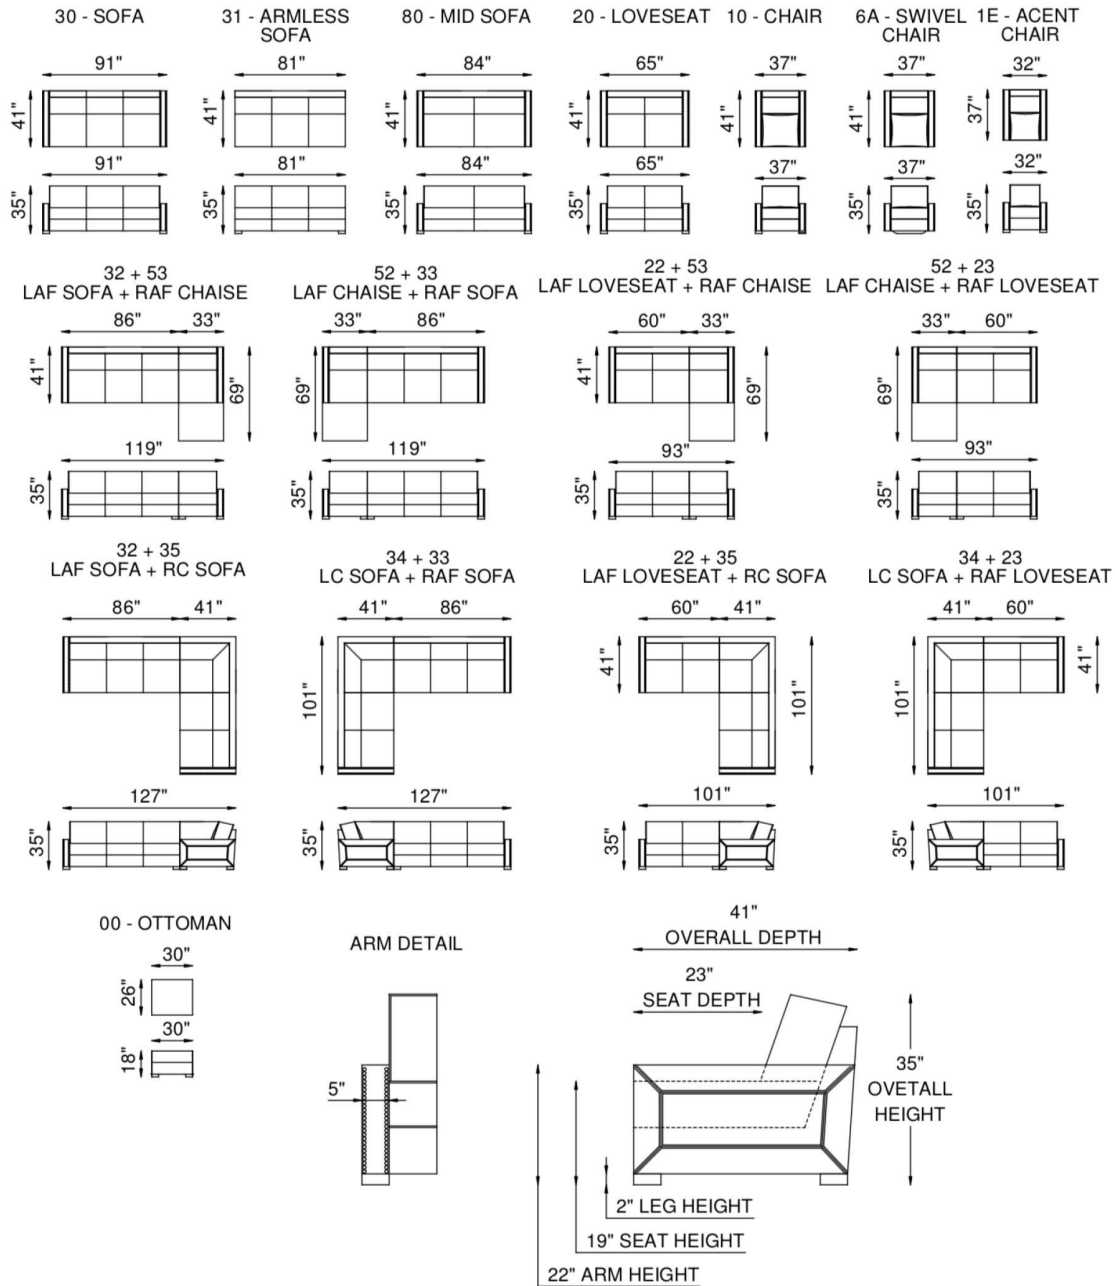

Ophelia

At Eleanor Rigby Home you can choose from our curated range of fabrics and leathers or provide your own. We offer a range of customization options, from hand-stitched leather to hand-finished treatments, metal and wood finishes. We welcome client specific designs and offer in-house design support and hands-on oversight throughout every phase of production. Visit Eleanorrigbyhome.com to see all options and to our customer service link for questions.