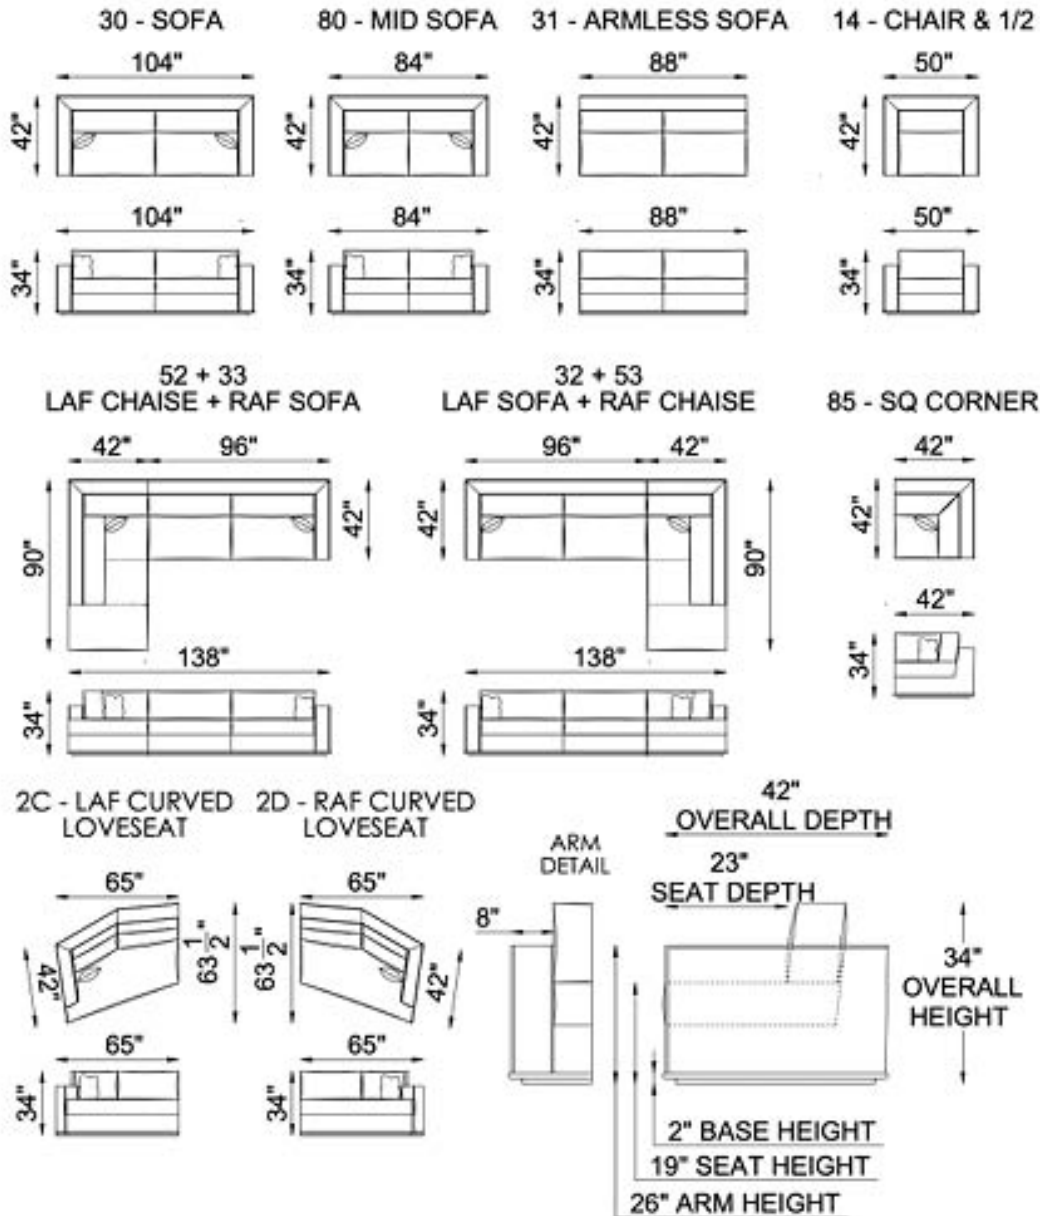

Orion

At Eleanor Rigby Home you can choose from our curated range of fabrics and leathers or provide your own. We offer a range of customization options, from hand-stitched leather to hand-finished treatments, metal and wood finishes. We welcome client specific designs and offer in-house design support and hands-on oversight throughout every phase of production. Visit eleanorrigbyhome.com to see all options and our customer service link for questions.