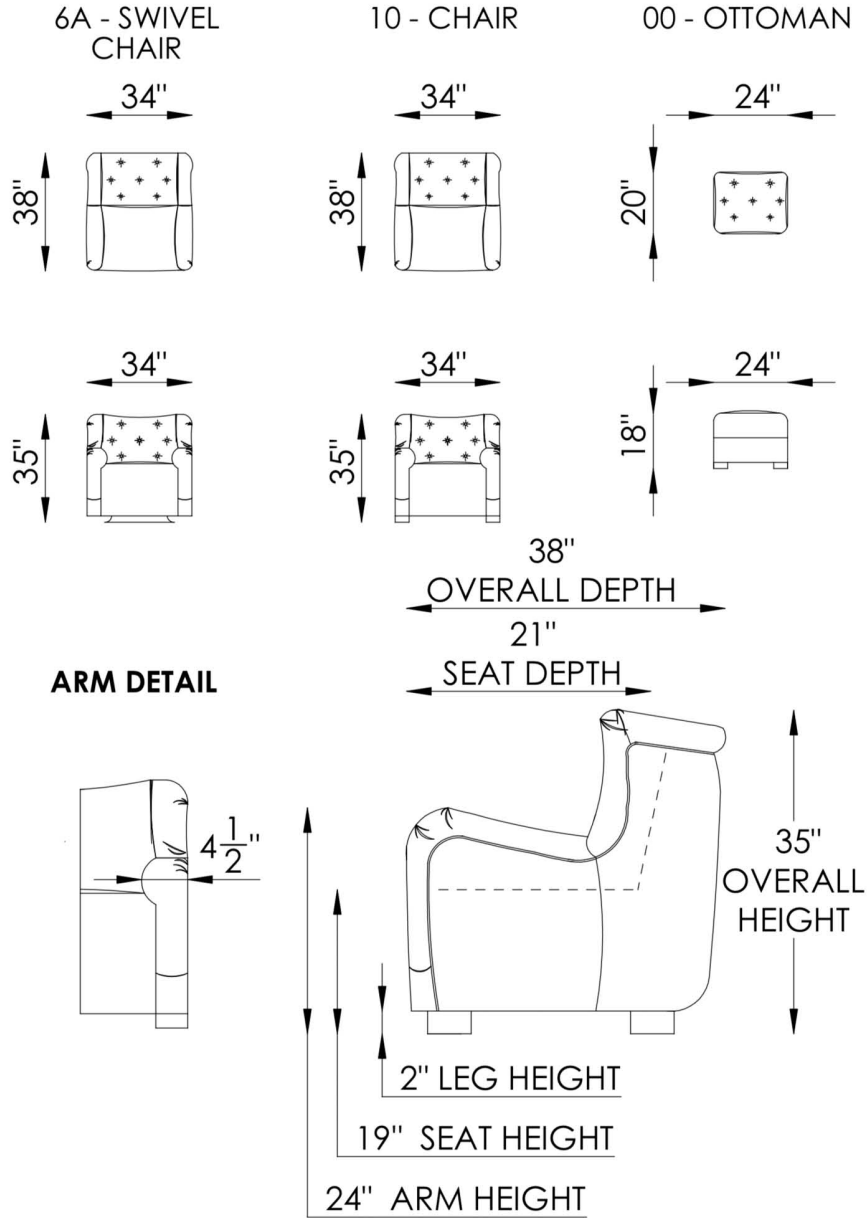

Oscar

At Eleanor Rigby Home you can choose from our curated range of fabrics and leathers or provide your own. We offer a range of customization options, from hand-stitched leather to hand-finished treatments, metal and wood finishes. We welcome client specific designs and offer in-house design support and hands-on oversight throughout every phase of production. Visit eleanorrigbyhome.com to see all options and our customer service link for questions.