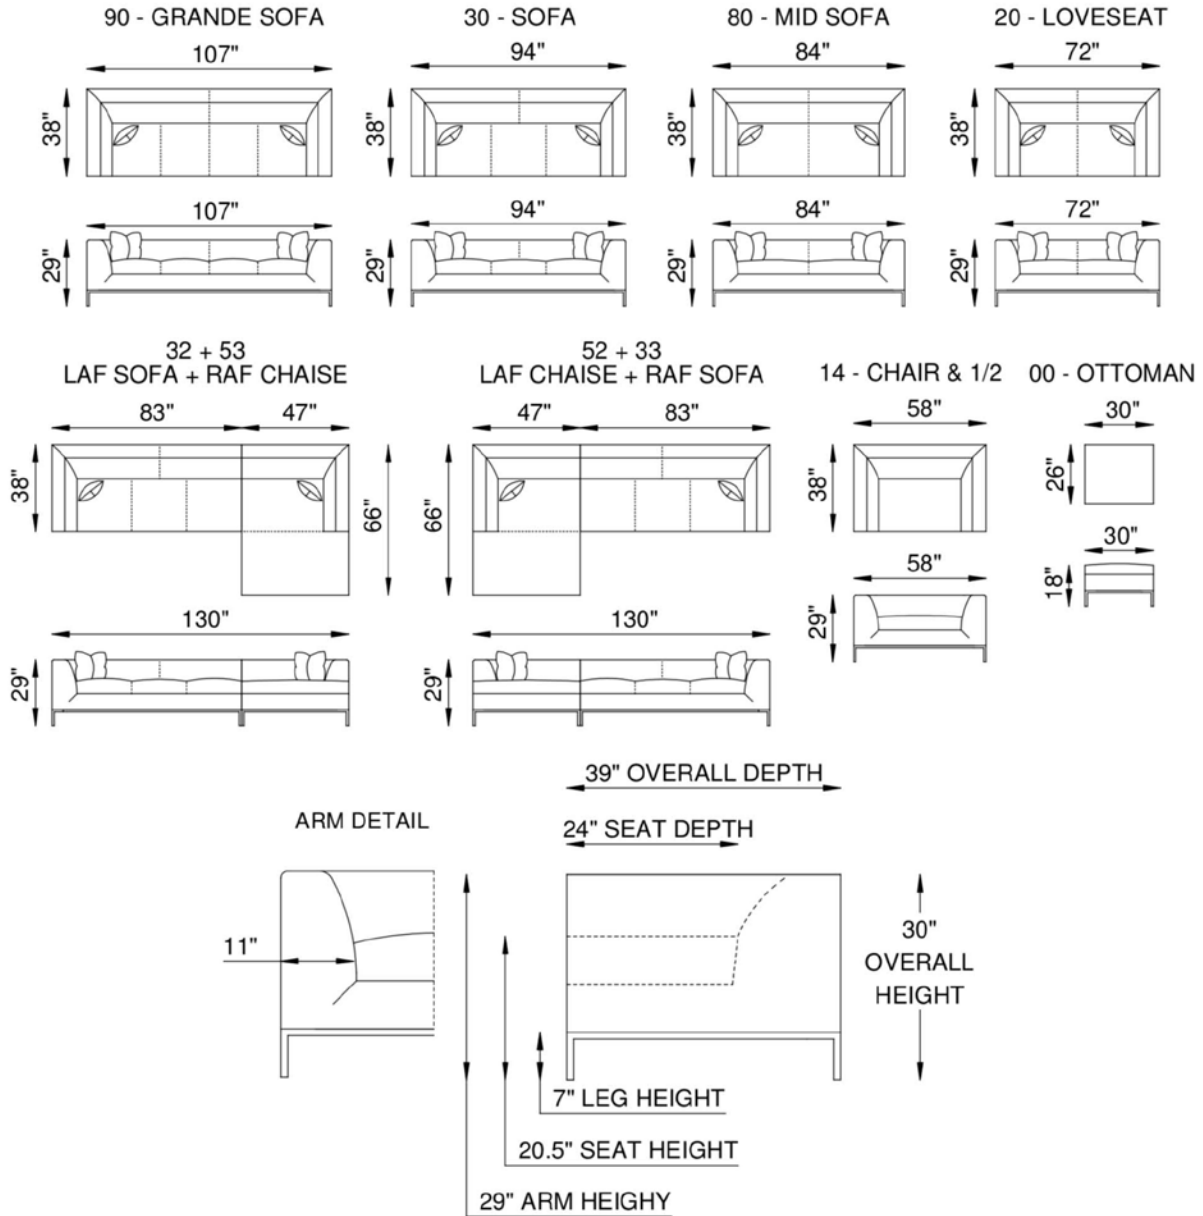

SEATS

Feather/down/polyester blend envelopes that are channeled to prevent bunching.

BASE

Stainless Steel.

FRAME

Combination of hardwood/furniture grade laminate - corner blocked, glued & stapled.

Pia

At Eleanor Rigby Home you can choose from our curated range of fabrics and leathers or provide your own. We offer a range of customization options, from hand-stitched leather to hand-finished treatments, metal and wood finishes. We welcome client specific designs and offer in-house design support and hands-on oversight throughout every phase of production. Visit eleanorrigbyhome.com to see all options and our customer service link for questions.