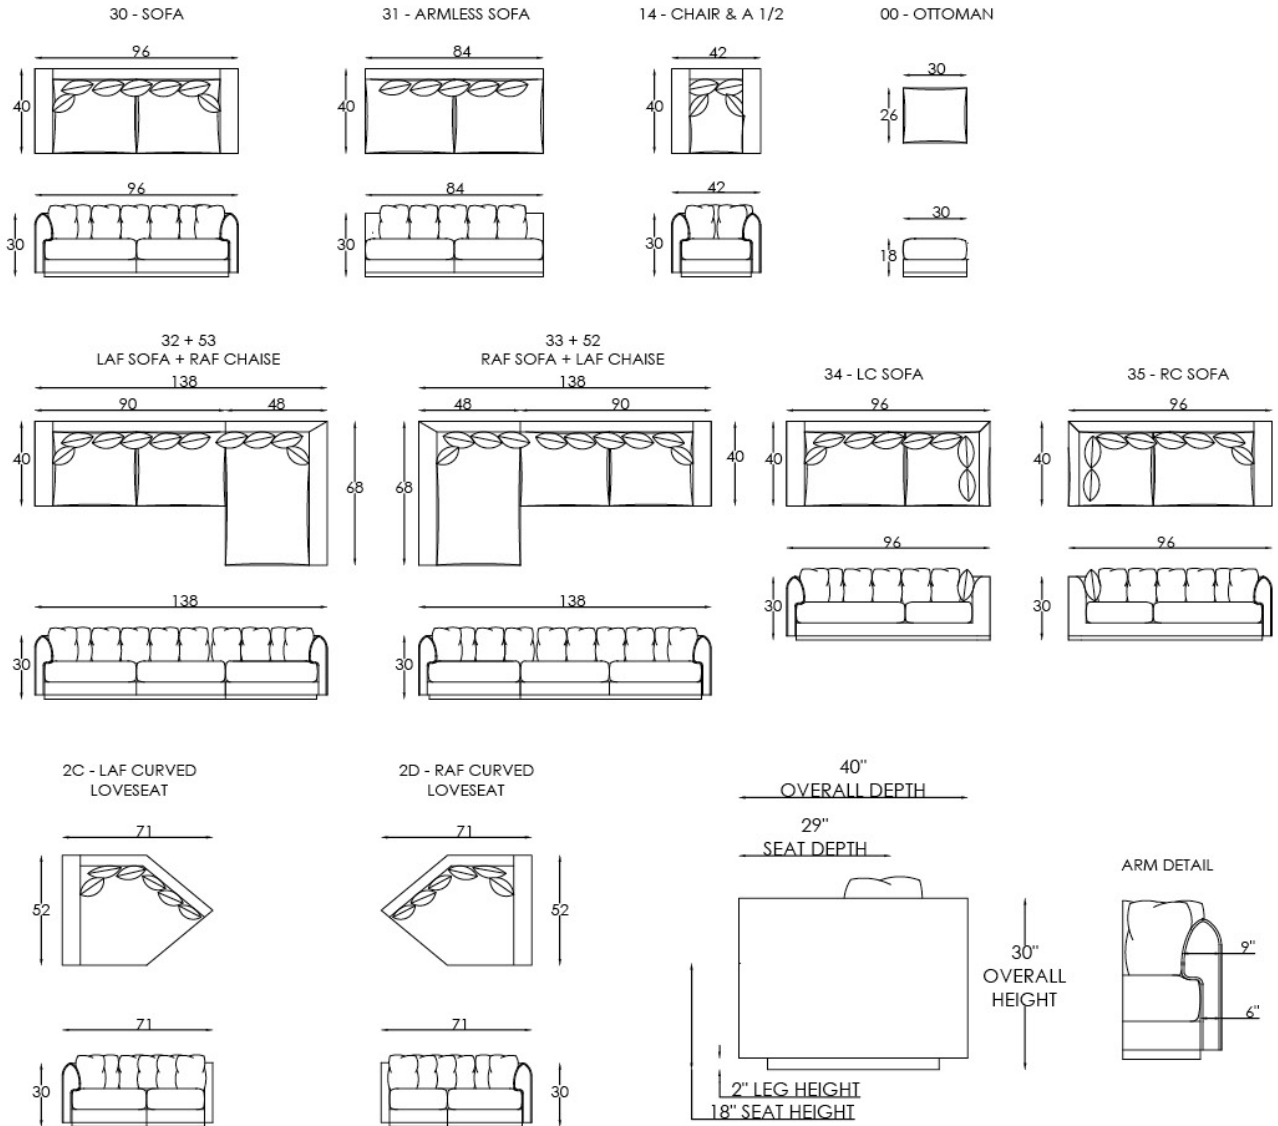

Redford

At Eleanor Rigby Home you can choose from our curated range of fabrics and leathers or provide your own. We offer a range of customization options, from hand-stitched leather to had-finished treatments, metal and wood finishes. We welcome client specific designs and offer in-house design support and hands-on oversight throughout every phase of production. Visit eleanorrigbyhome.com to see all options and our customer service link for questions.