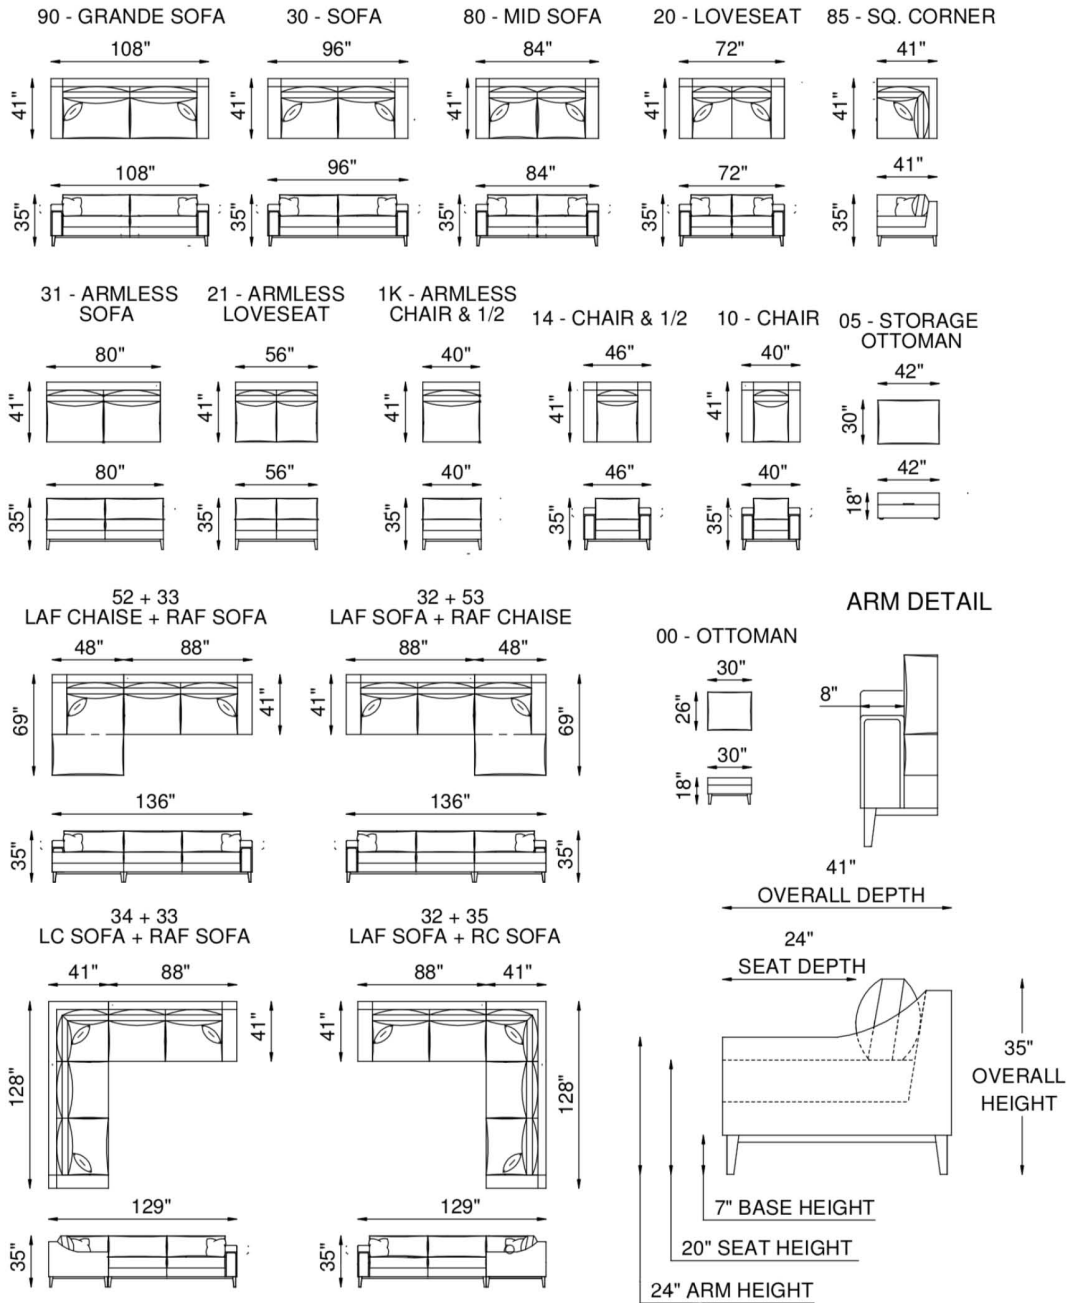

Rodeo

At Eleanor Rigby Home you can choose from our curated range of fabrics and leathers or provide your own. We offer a range of customization options, from hand-stitched leather to hand-finished treatments, metal and wood finishes. We welcome client specific designs and offer in-house design support and hands-on oversight throughout every phase of production. Visit Eleanorrigbyhome.com to see all options and to our customer service link for questions.