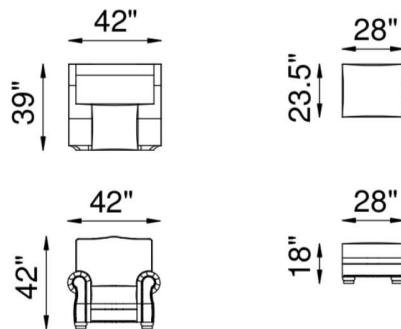

At Eleanor Rigby Home you can choose from our curated range of fabrics and leathers or provide your own. We offer a range of customization options, from hand-stitched leather to hand-finished treatments, metal and wood finishes. We welcome client specific designs and offer in-house design support and hands-on oversight throughout every phase of production. Visit Eleanorrigbyhome.com to see all options and to our customer service link for questions.