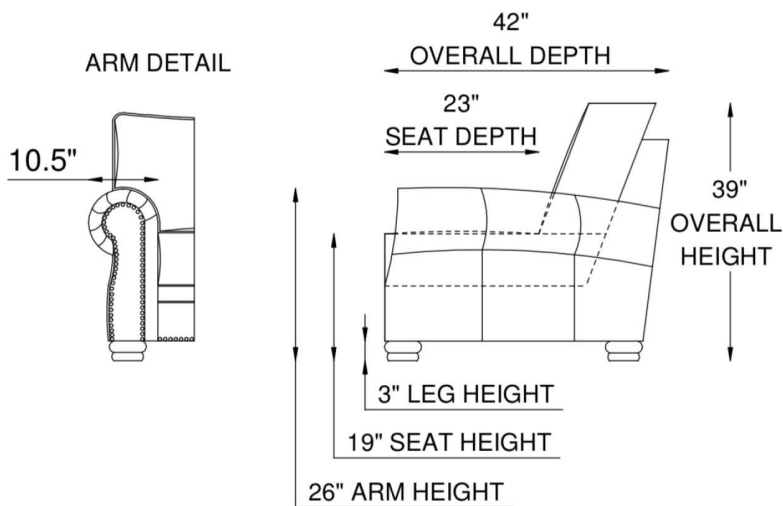

At Eleanor Rigby Home you can choose from our curated range of fabrics and leathers or provide your own. We offer a range of customization options, from hand-stitched leather to hand-finished treatments, metal and wood finishes. We welcome client specific designs and offer in-house design support and hands-on oversight throughout every phase of production. Visit Eleanorrigbyhome.com to see all options and to our customer service link for questions.