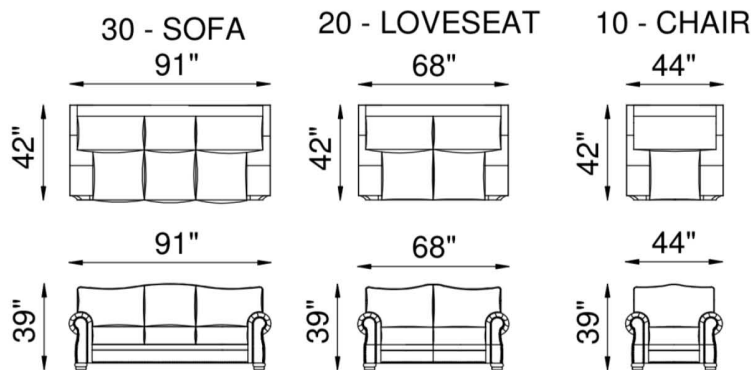

Royale

15 - RECLINER   00 - OTTOMAN