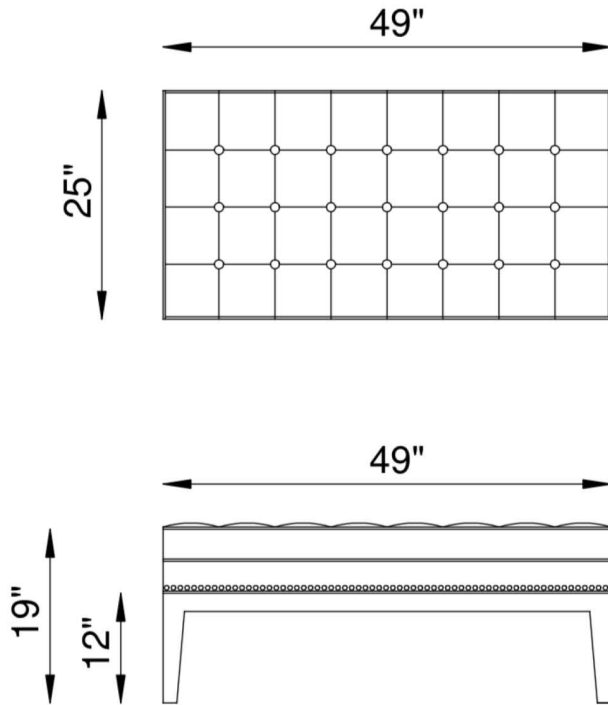

High resiliency solid foam wrapped in polyester fiber.

BASE

Nutmeg finish.

FRAME

Combination of hardwood/furniture grade laminate - corner blocked, glued & stapled.

Rufus

0A - BENCH OTTOMAN

00 - OTTOMAN