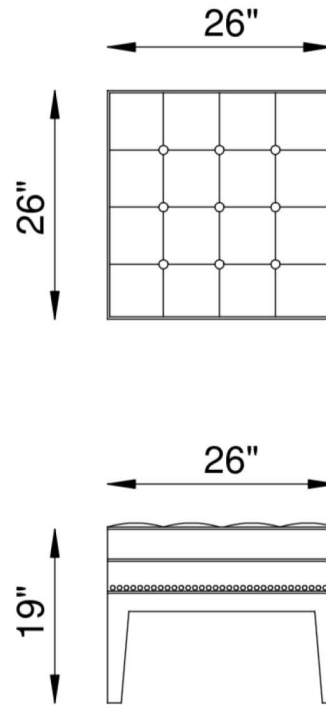

High resiliency solid foam wrapped in polyester fiber.

BASE

Nutmeg finish.

FRAME

Combination of hardwood/furniture grade laminate - corner blocked, glued & stapled.

Rufus

0A - BENCH OTTOMAN

00 - OTTOMAN