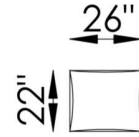

Sasha

6A - SWIVEL CHAIR

1E - ACCENT CHAIR 00 - OTTOMAN

ARM DETAIL

40"
OVERALL DEPTH

23"
SEAT DEPTH

34"
OVERALL HEIGHT

2" LEG HEIGHT