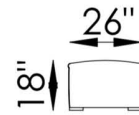

Sasha

6A - SWIVEL CHAIR

1E - ACCENT CHAIR 00 - OTTOMAN

ARM DETAIL

40"
OVERALL DEPTH

23"
SEAT DEPTH

34"
OVERALL HEIGHT

2" LEG HEIGHT