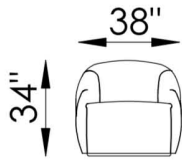

Sasha

6A - SWIVEL CHAIR

1E - ACCENT CHAIR 00 - OTTOMAN

ARM DETAIL

40"
OVERALL DEPTH

23"
SEAT DEPTH

34"
OVERALL HEIGHT

2" LEG HEIGHT