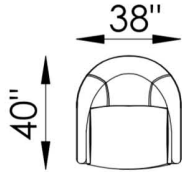

Sasha

6A - SWIVEL CHAIR

1E - ACCENT CHAIR 00 - OTTOMAN

ARM DETAIL

40"
OVERALL DEPTH

23"
SEAT DEPTH

34"
OVERALL HEIGHT

2" LEG HEIGHT