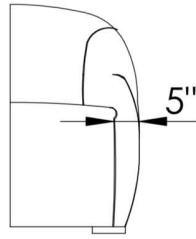

Sasha

6A - SWIVEL CHAIR

1E - ACCENT CHAIR 00 - OTTOMAN

ARM DETAIL

40"
OVERALL DEPTH

23"
SEAT DEPTH

34"
OVERALL HEIGHT

2" LEG HEIGHT

19" SEAT HEIGHT

24" ARM HEIGHT

At Eleanor Rigby Home you can choose from our curated range of fabrics and leathers or provide your own. We offer a range of customization options, from hand-stitched leather to hand-finished treatments, metal and wood finishes. We welcome client specific designs and offer in-house design support and hands-on oversight throughout every phase of production. Visit eleanorrigbyhome.com to see all options and our customer service link for questions.