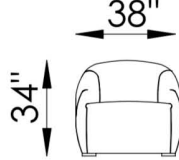

Sasha

6A - SWIVEL CHAIR

1E - ACCENT CHAIR 00 - OTTOMAN

ARM DETAIL

40"
OVERALL DEPTH

23"
SEAT DEPTH

34"
OVERALL HEIGHT

2" LEG HEIGHT