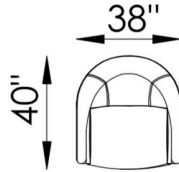

Sasha

6A - SWIVEL CHAIR

1E - ACCENT CHAIR 00 - OTTOMAN

ARM DETAIL

40"
OVERALL DEPTH

23"
SEAT DEPTH

34"
OVERALL HEIGHT

2" LEG HEIGHT