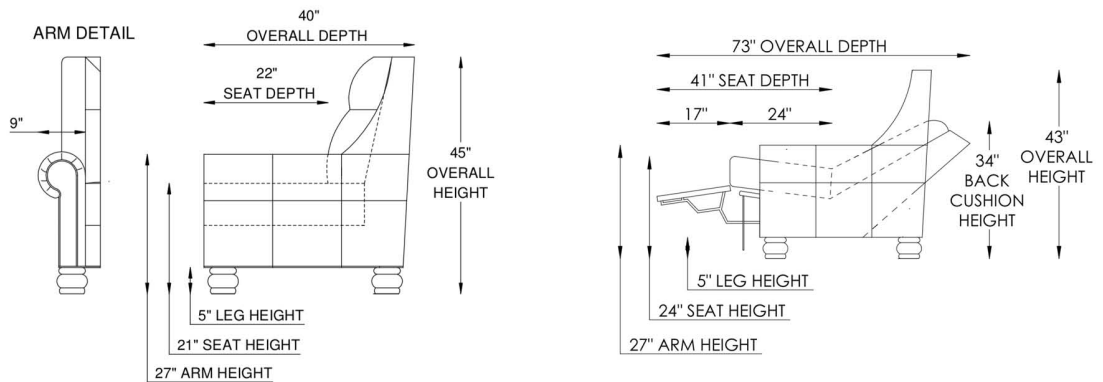

Senador A

NOTES: 85 SQUARE WEDGE FOOTRESTS ON EITHER SIDE OF THIS WEDGE CANNOT BE OPENED AT THE SAME TIME. IF REQUIRED PLEASE SELECT 85XL CORNER WEDGE.

At Eleanor Rigby Home you can choose from our curated range of fabrics and leathers or provide your own. We offer a range of customization options, from hand-stitched leather to hand-finished treatments, metal and wood finishes. We welcome client specific designs and offer in-house design support and hands-on oversight throughout every phase of production. Visit Eleanorrigbyhome.com to see all options and to our customer service link for questions.