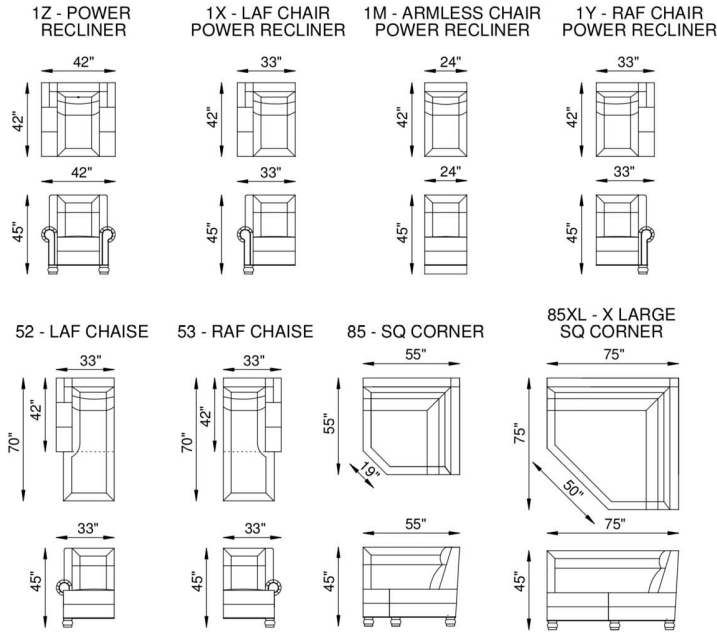

BACKS

Feather/down/polyester blend in feather proof cotton ticking that is channeled to prevent bunching.

SEATS

Individually pocketed coil springs encased in high resiliency foam, wrapped in feather/down/polyester blend envelopes that are channeled to prevent bunching.

FRAME

Combination of hardwood/furniture grade laminate - corner blocked, glued & stapled.

NOTES:

The Senador motion modular pieces are available in 3 different seat widths, 24", 26" and 35". Hand Tooled specialty leathers are only available in Maestro Artisano Leathers.

Senador A

NOTES: 85 SQUARE WEDGE FOOTRESTS ON EITHER SIDE OF THIS WEDGE CANNOT BE OPENED AT THE SAME TIME. IF REQUIRED PLEASE SELECT 85XL CORNER WEDGE.

At Eleanor Rigby Home you can choose from our curated range of fabrics and leathers or provide your own. We offer a range of customization options, from hand-stitched leather to hand-finished treatments, metal and wood finishes. We welcome client specific designs and offer in-house design support and hands-on oversight throughout every phase of production. Visit Eleanorrigbyhome.com to see all options and to our customer service link for questions.