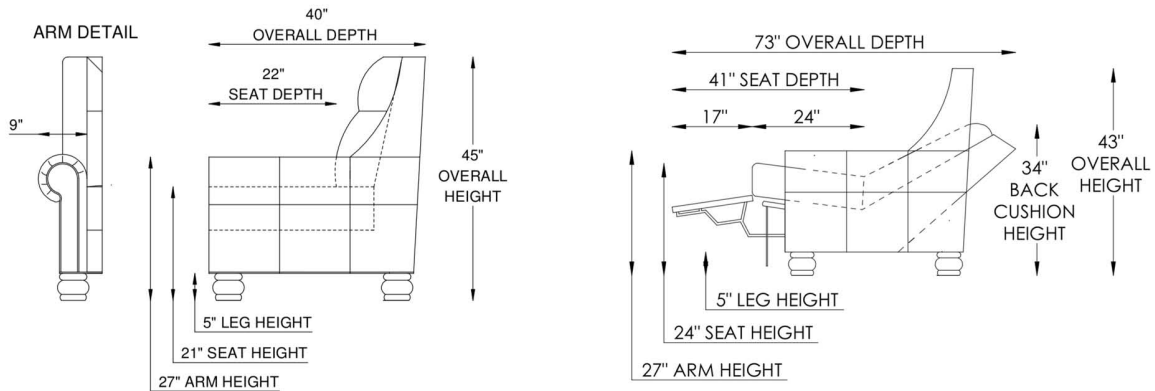

Senador B

NOTES: 85 SQUARE WEDGE FOOTRESTS ON EITHER SIDE OF THIS WEDGE CANNOT BE OPENED AT THE SAME TIME. IF REQUIRED PLEASE SELECT 85XL CORNER WEDGE.

At Eleanor Rigby Home you can choose from our curated range of fabrics and leathers or provide your own. We offer a range of customization options, from hand-stitched leather to hand-finished treatments, metal and wood finishes. We welcome client specific designs and offer in-house design support and hands-on oversight throughout every phase of production. Visit Eleanorrigbyhome.com to see all options and to our customer service link for questions.