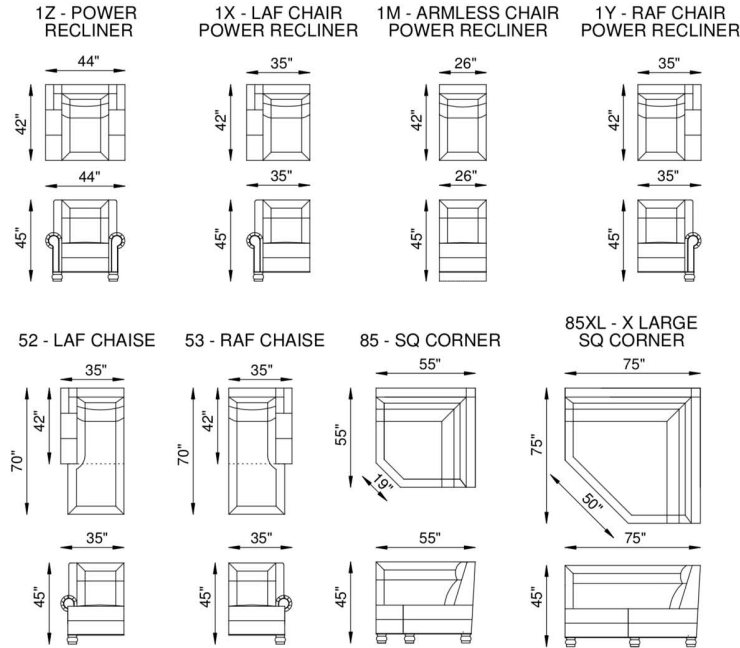

BACKS

Feather/down/polyester blend in feather proof cotton ticking that is channeled to prevent bunching.

SEATS

Individually pocketed coil springs encased in high resiliency foam, wrapped in feather/down/polyester blend envelopes that are channeled to prevent bunching.

FRAME

Combination of hardwood/furniture grade laminate - corner blocked, glued & stapled.

NOTES:

The Senador motion modular pieces are available in 3 different seat widths, 24", 26" and 35". Hand Tooled specialty leathers are only available in Maestro Artisano Leathers.

Senador B

NOTES: 85 SQUARE WEDGE FOOTRESTS ON EITHER SIDE OF THIS WEDGE CANNOT BE OPENED AT THE SAME TIME. IF REQUIRED PLEASE SELECT 85XL CORNER WEDGE.

At Eleanor Rigby Home you can choose from our curated range of fabrics and leathers or provide your own. We offer a range of customization options, from hand-stitched leather to hand-finished treatments, metal and wood finishes. We welcome client specific designs and offer in-house design support and hands-on oversight throughout every phase of production. Visit Eleanorrigbyhome.com to see all options and to our customer service link for questions.