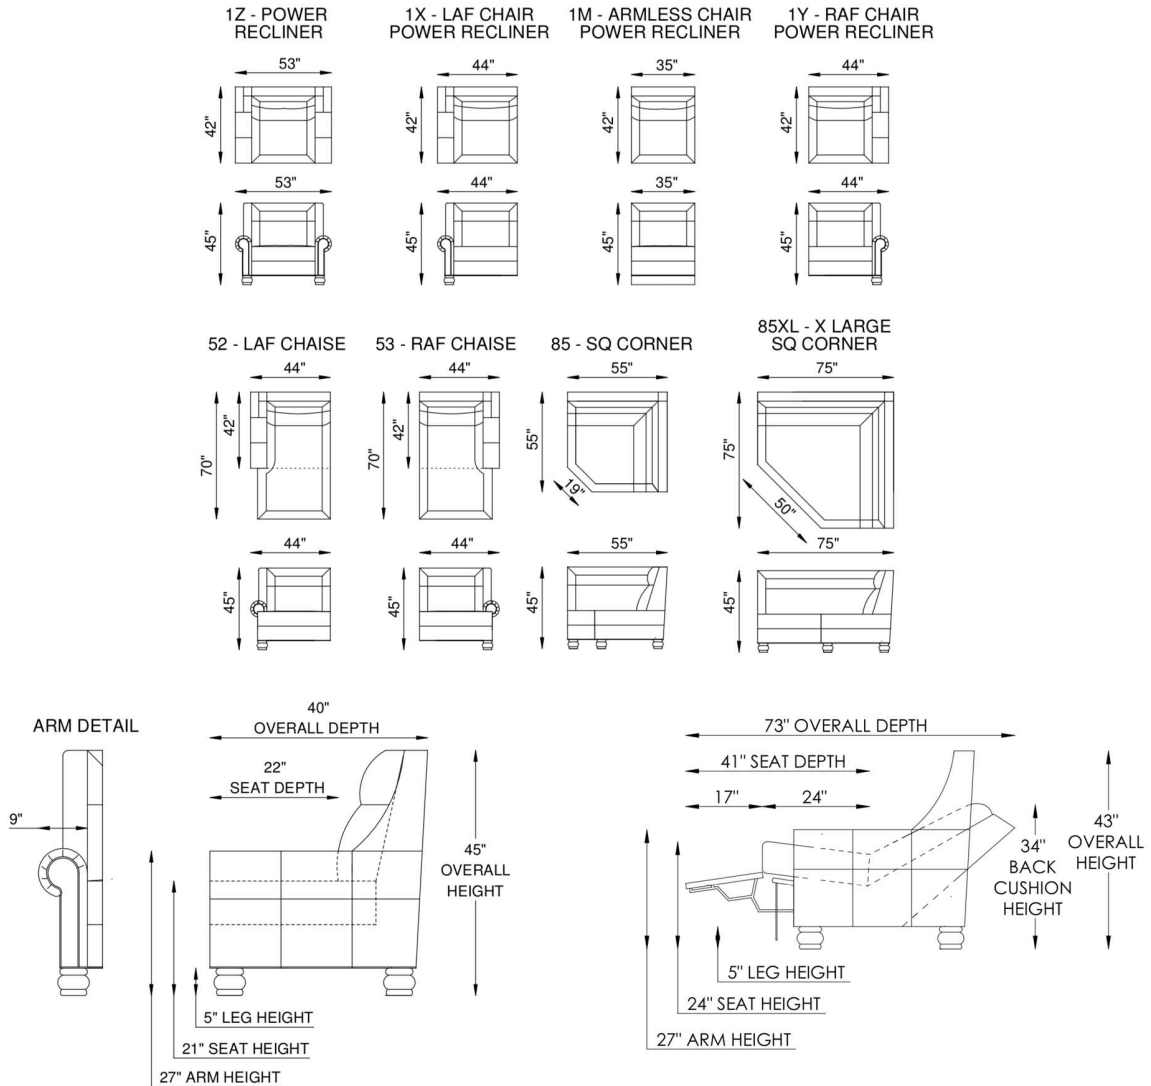

Senador C

NOTES: 85 SQUARE WEDGE FOOTRESTS ON EITHER SIDE OF THIS WEDGE CANNOT BE OPENED AT THE SAME TIME. IF REQUIRED PLEASE SELECT 85XL CORNER WEDGE.

At Eleanor Rigby Home you can choose from our curated range of fabrics and leathers or provide your own. We offer a range of customization options, from hand-stitched leather to hand-finished treatments, metal and wood finishes. We welcome client specific designs and offer in-house design support and hands-on oversight throughout every phase of production. Visit Eleanorrigbyhome.com to see all options and to our customer service link for questions.