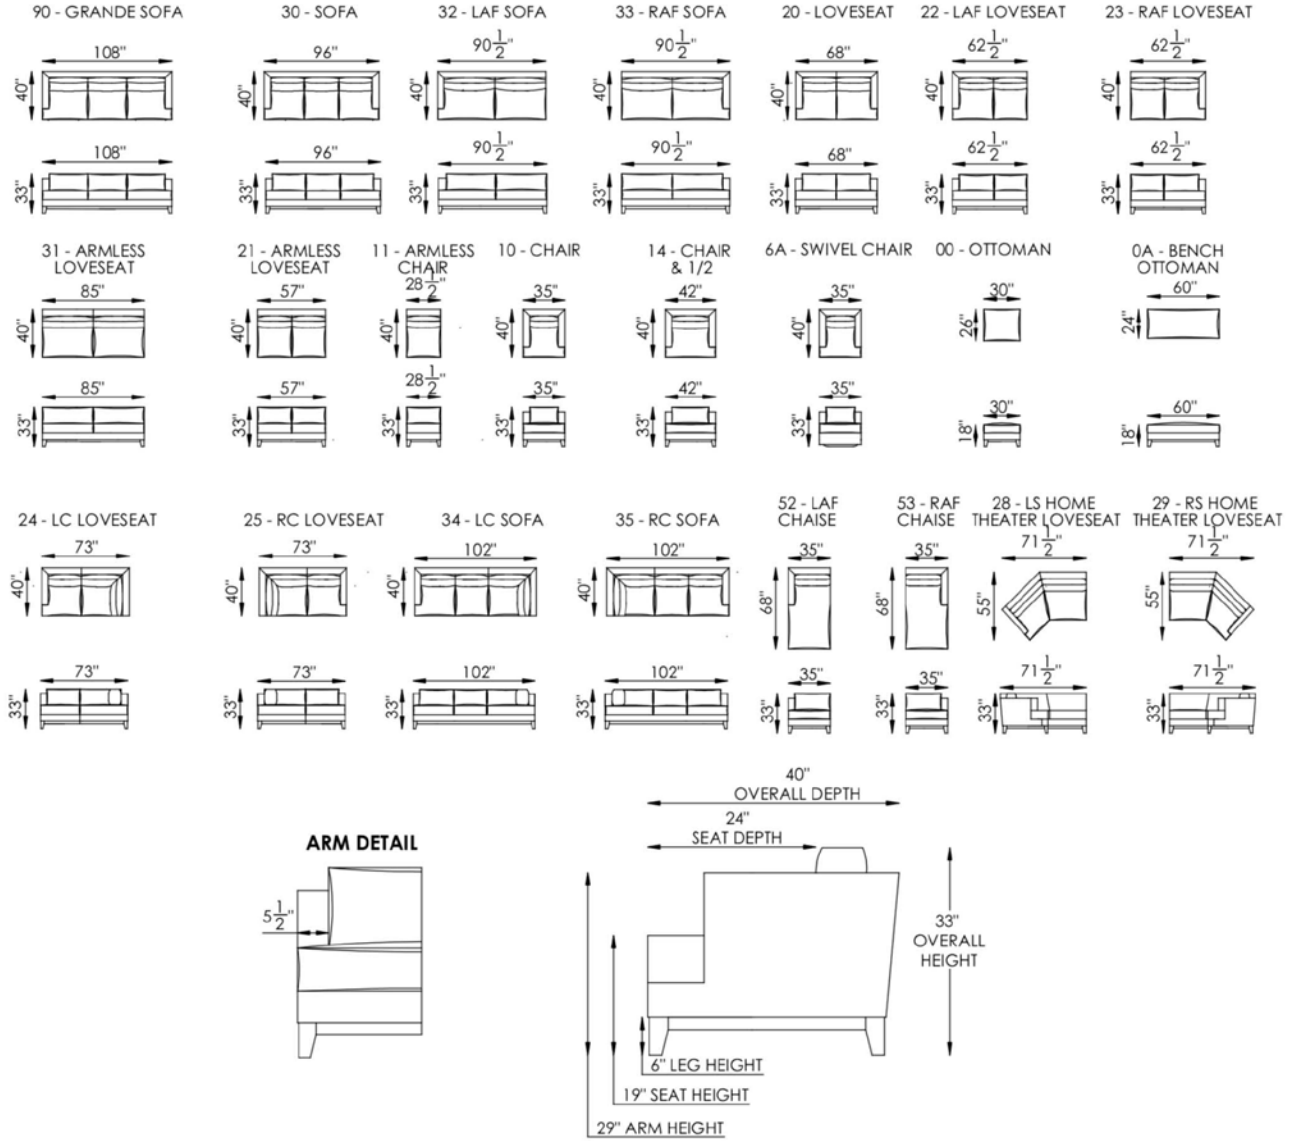

Shelter

At Eleanor Rigby Home you can choose from our curated range of fabrics and leathers or provide your own. We offer a range of customization options, from hand-stitched leather to hand-finished treatments, metal and wood finishes. We welcome client specific designs and offer in-house design support and hands-on oversight throughout every phase of production. Visit eleanorrigbyhome.com to see all options and our customer service link for questions.