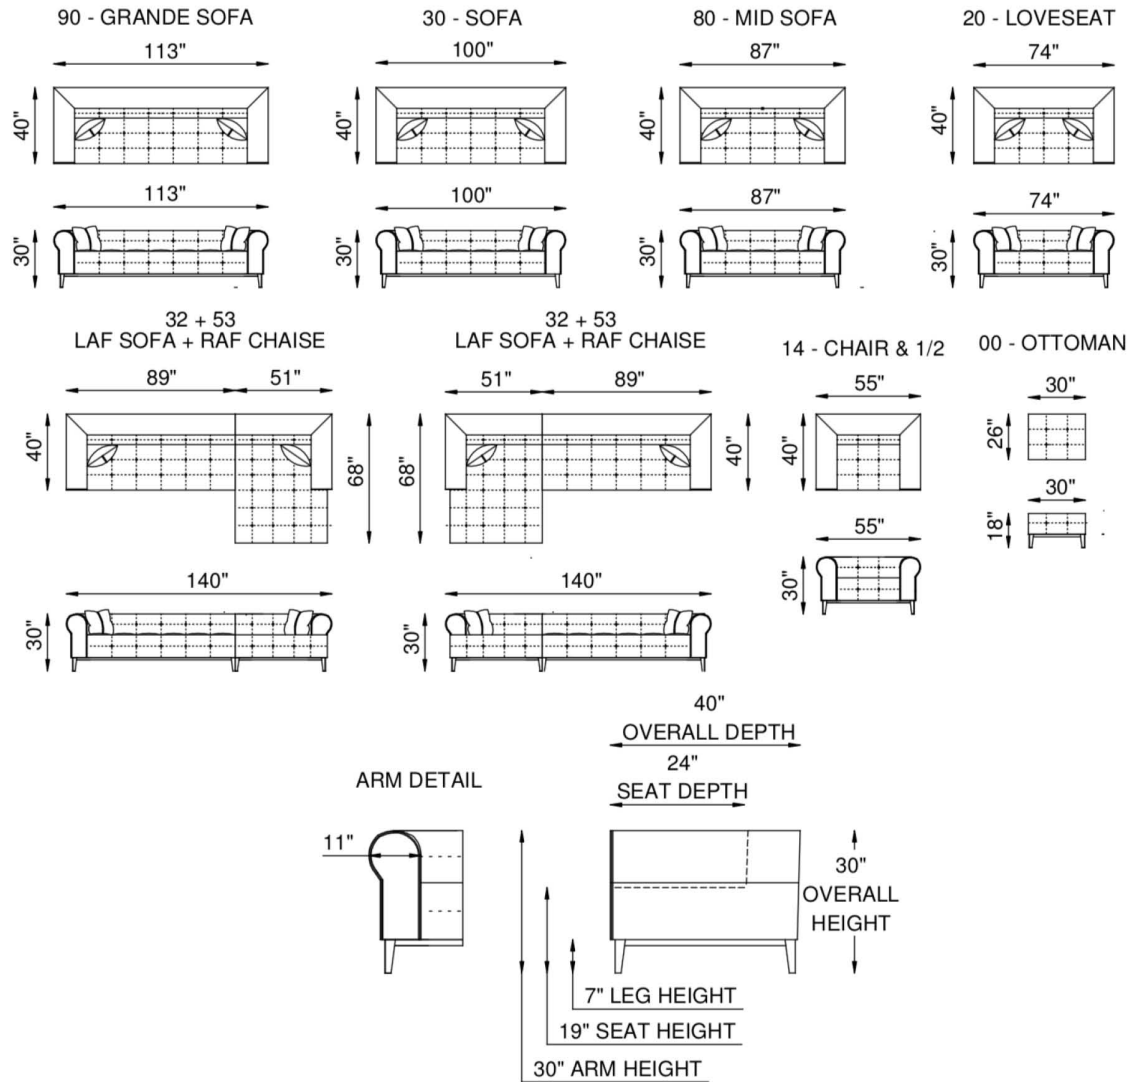

SloaneStreet

At Eleanor Rigby Home you can choose from our curated range of fabrics and leathers or provide your own. We offer a range of customization options, from hand-stitched leather to hand-finished treatments, metal and wood finishes. We welcome client specific designs and offer in-house design support and hands-on oversight throughout every phase of production. Visit Eleanorrigbyhome.com to see all options and to our customer service link for questions.