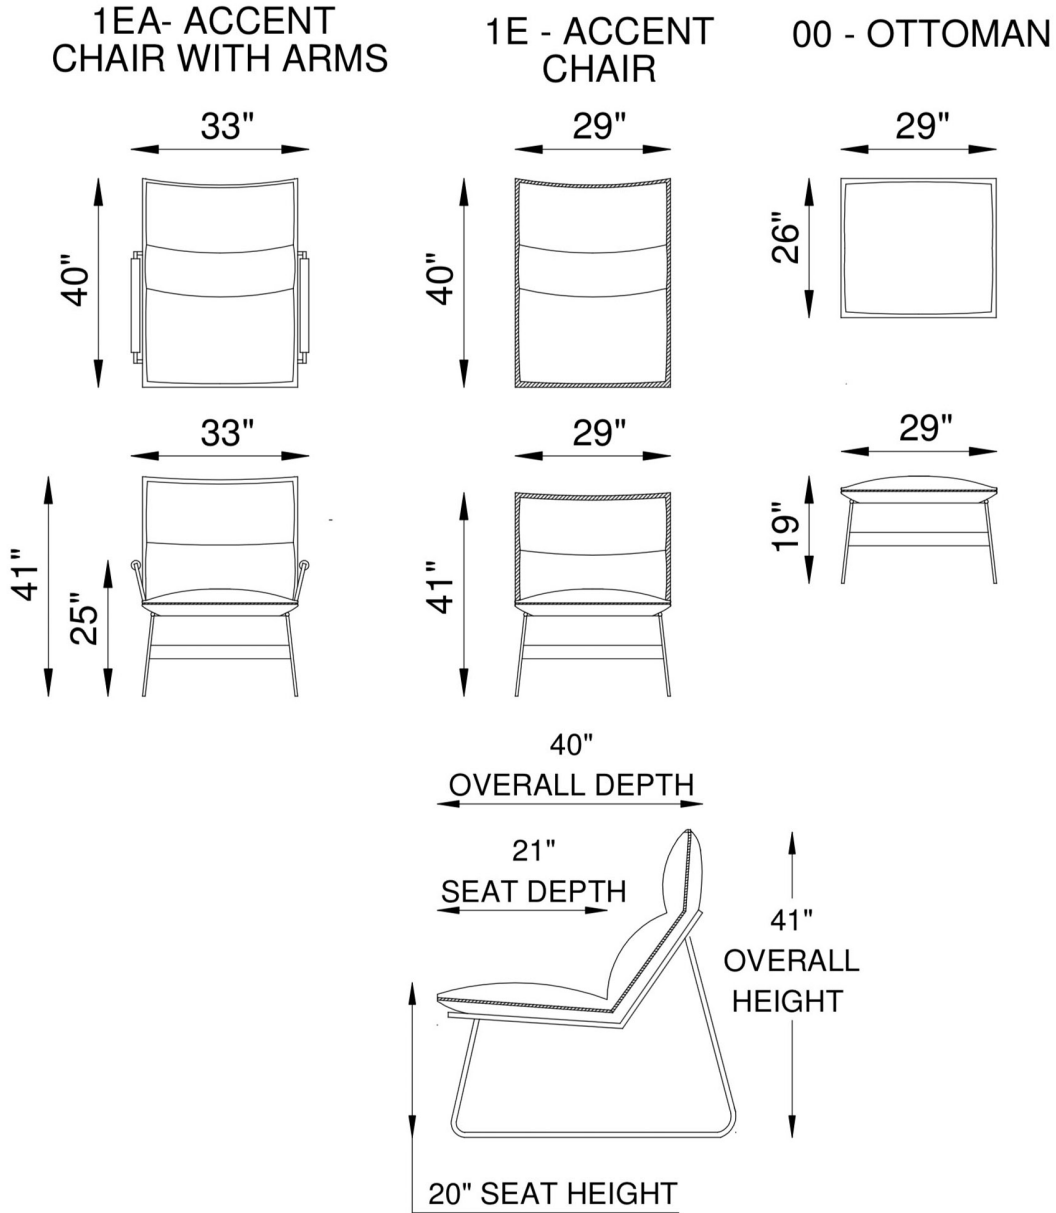

Snoopy

At Eleanor Rigby Home you can choose from our curated range of fabrics and leathers or provide your own. We offer a range of customization options, from hand-stitched leather to had-finished treatments, metal and wood finishes. We welcome client specific designs and offer in-house design support and hands-on oversight throughout every phase of production. Visit eleanorrigbyhome.com to see all options and our customer service link for questions.