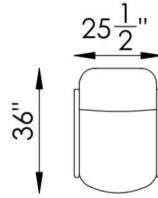

6A - SWIVEL CHAIR