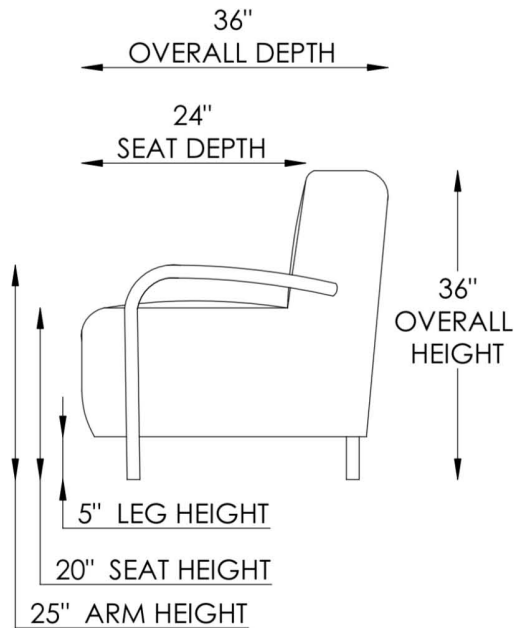

Sofitti

At Eleanor Rigby Home you can choose from our curated range of fabrics and leathers or provide your own. We offer a range of customization options, from hand-stitched leather to hand-finished treatments, metal and wood finishes. We welcome client specific designs and offer in-house design support and hands-on oversight throughout every phase of production. Visit eleanorrigbyhome.com to see all options and our customer service link for questions.