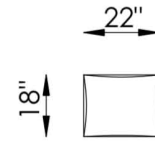

Eleanor Rigby
HOME

Sofitti

1E - ACCENT CHAIR

6A - SWIVEL CHAIR

00 - OTTOMAN

ARM DETAIL

At Eleanor Rigby Home you can choose from our curated range of fabrics and leathers or provide your own. We offer a range of customization options, from hand-stitched leather to hand-finished treatments, metal and wood finishes. We welcome client specific designs and offer in-house design support and hands-on oversight throughout every phase of production. Visit eleanorrigbyhome.com to see all options and our customer service link for questions.