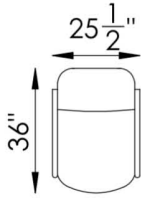

Sofitti

1E - ACCENT CHAIR