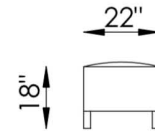

Eleanor Rigby
HOME

Sofitti

1E - ACCENT CHAIR

6A - SWIVEL CHAIR

00 - OTTOMAN

ARM DETAIL

At Eleanor Rigby Home you can choose from our curated range of fabrics and leathers or provide your own. We offer a range of customization options, from hand-stitched leather to hand-finished treatments, metal and wood finishes. We welcome client specific designs and offer in-house design support and hands-on oversight throughout every phase of production. Visit eleanorrigbyhome.com to see all options and our customer service link for questions.