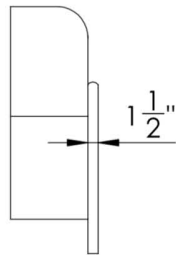

Eleanor Rigby
HOME

Sofitti

1E - ACCENT CHAIR

6A - SWIVEL CHAIR

00 - OTTOMAN

ARM DETAIL

At Eleanor Rigby Home you can choose from our curated range of fabrics and leathers or provide your own. We offer a range of customization options, from hand-stitched leather to hand-finished treatments, metal and wood finishes. We welcome client specific designs and offer in-house design support and hands-on oversight throughout every phase of production. Visit eleanorrigbyhome.com to see all options and our customer service link for questions.