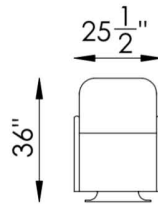

6A - SWIVEL CHAIR