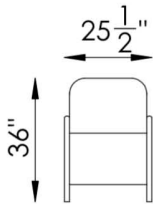

Sofitti

1E - ACCENT CHAIR