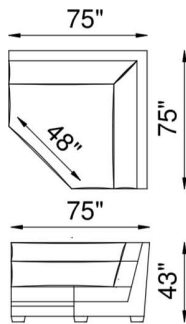

FRAME

Combination of hardwood/furniture grade laminate - corner blocked, glued & stapled.

NOTES:

The Spencer motion modular pieces are available in 3 different seat widths, 24" ,26" and 33"

Spencer B

1X - LAF POWER RECLINER

1M - ARMLESS CHAIR RECLINER

1Y - RAF POWER RECLINER

1Z - POWER RECLINER

85 XL - X LARGE SQ CORNER

85 - SQ CORNER

52 - LAF CHAISE

53 - RAF CHAISE

1X 1M 1Y

ARM DETAIL

NOTES: 85 SQUARE WEDGE FOOTRESTS ON EITHER SIDE OF THIS WEDGE CANNOT BE OPENED AT THE SAME TIME. IF REQUIRED PLEASE SELECT 85XL CORNER WEDGE.

At Eleanor Rigby Home you can choose from our curated range of fabrics and leathers or provide your own. We offer a range of customization options, from hand-stitched leather to hand-finished treatments, metal and wood finishes. We welcome client specific designs and offer in-house design support and hands-on oversight throughout every phase of production. Visit Eleanorrigbyhome.com to see all options and to our customer service link for questions.