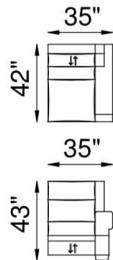

FRAME

Combination of hardwood/furniture grade laminate - corner blocked, glued & stapled.

NOTES:

The Spencer motion modular pieces are available in 3 different seat widths, 24" ,26" and 33"

Spencer B

1X - LAF POWER RECLINER

1M - ARMLESS CHAIR RECLINER

1Y - RAF POWER RECLINER

1Z - POWER RECLINER

85 XL - X LARGE SQ CORNER

85 - SQ CORNER

52 - LAF CHAISE

53 - RAF CHAISE

1X 1M 1Y