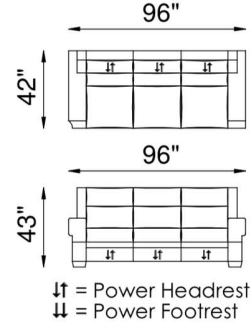

FRAME

Combination of hardwood/furniture grade laminate - corner blocked, glued & stapled.

NOTES:

The Spencer motion modular pieces are available in 3 different seat widths, 24" ,26" and 33"

Spencer B

1X - LAF POWER RECLINER

1M - ARMLESS CHAIR RECLINER

1Y - RAF POWER RECLINER

1Z - POWER RECLINER

85 XL - X LARGE SQ CORNER

85 - SQ CORNER

52 - LAF CHAISE

53 - RAF CHAISE

1X 1M 1Y

ARM DETAIL

NOTES: 85 SQUARE WEDGE FOOTRESTS ON EITHER SIDE OF THIS WEDGE CANNOT BE OPENED AT THE SAME TIME. IF REQUIRED PLEASE SELECT 85XL CORNER WEDGE.

At Eleanor Rigby Home you can choose from our curated range of fabrics and leathers or provide your own. We offer a range of customization options, from hand-stitched leather to hand-finished treatments, metal and wood finishes. We welcome client specific designs and offer in-house design support and hands-on oversight throughout every phase of production. Visit Eleanorrigbyhome.com to see all options and to our customer service link for questions.