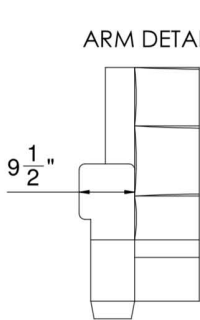

FRAME

Combination of hardwood/furniture grade laminate - corner blocked, glued & stapled.

NOTES:

The Spencer motion modular pieces are available in 3 different seat widths, 24" ,26" and 33"

Spencer B

1X - LAF POWER RECLINER

1M - ARMLESS CHAIR RECLINER

1Y - RAF POWER RECLINER

1Z - POWER RECLINER

85 XL - X LARGE SQ CORNER

85 - SQ CORNER

52 - LAF CHAISE

53 - RAF CHAISE

1X 1M 1Y

ARM DETAIL

NOTES: 85 SQUARE WEDGE FOOTRESTS ON EITHER SIDE OF THIS WEDGE CANNOT BE OPENED AT THE SAME TIME. IF REQUIRED PLEASE SELECT 85XL CORNER WEDGE.

At Eleanor Rigby Home you can choose from our curated range of fabrics and leathers or provide your own. We offer a range of customization options, from hand-stitched leather to hand-finished treatments, metal and wood finishes. We welcome client specific designs and offer in-house design support and hands-on oversight throughout every phase of production. Visit Eleanorrigbyhome.com to see all options and to our customer service link for questions.