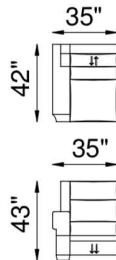

FRAME

Combination of hardwood/furniture grade laminate - corner blocked, glued & stapled.

NOTES:

The Spencer motion modular pieces are available in 3 different seat widths, 24" ,26" and 33"

Spencer B

1X - LAF POWER RECLINER

1M - ARMLESS CHAIR RECLINER

1Y - RAF POWER RECLINER

1Z - POWER RECLINER

85 XL - X LARGE SQ CORNER

85 - SQ CORNER

52 - LAF CHAISE

53 - RAF CHAISE

1X 1M 1Y

ARM DETAIL

NOTES: 85 SQUARE WEDGE FOOTRESTS ON EITHER SIDE OF THIS WEDGE CANNOT BE OPENED AT THE SAME TIME. IF REQUIRED PLEASE SELECT 85XL CORNER WEDGE.

At Eleanor Rigby Home you can choose from our curated range of fabrics and leathers or provide your own. We offer a range of customization options, from hand-stitched leather to hand-finished treatments, metal and wood finishes. We welcome client specific designs and offer in-house design support and hands-on oversight throughout every phase of production. Visit Eleanorrigbyhome.com to see all options and to our customer service link for questions.