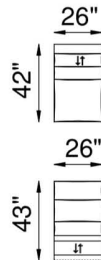

FRAME

Combination of hardwood/furniture grade laminate - corner blocked, glued & stapled.

NOTES:

The Spencer motion modular pieces are available in 3 different seat widths, 24" ,26" and 33"

Spencer B

1X - LAF POWER RECLINER

1M - ARMLESS CHAIR RECLINER

1Y - RAF POWER RECLINER

1Z - POWER RECLINER

85 XL - X LARGE SQ CORNER

85 - SQ CORNER

52 - LAF CHAISE

53 - RAF CHAISE

1X 1M 1Y

ARM DETAIL

NOTES: 85 SQUARE WEDGE FOOTRESTS ON EITHER SIDE OF THIS WEDGE CANNOT BE OPENED AT THE SAME TIME. IF REQUIRED PLEASE SELECT 85XL CORNER WEDGE.

At Eleanor Rigby Home you can choose from our curated range of fabrics and leathers or provide your own. We offer a range of customization options, from hand-stitched leather to hand-finished treatments, metal and wood finishes. We welcome client specific designs and offer in-house design support and hands-on oversight throughout every phase of production. Visit Eleanorrigbyhome.com to see all options and to our customer service link for questions.