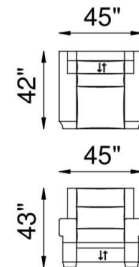

FRAME

Combination of hardwood/furniture grade laminate - corner blocked, glued & stapled.

NOTES:

The Spencer motion modular pieces are available in 3 different seat widths, 24" ,26" and 33"

Spencer B

1X - LAF POWER RECLINER

1M - ARMLESS CHAIR RECLINER

1Y - RAF POWER RECLINER

1Z - POWER RECLINER

85 XL - X LARGE SQ CORNER

85 - SQ CORNER

52 - LAF CHAISE

53 - RAF CHAISE

1X 1M 1Y