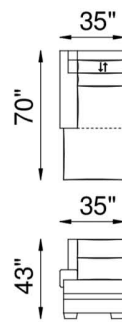

FRAME

Combination of hardwood/furniture grade laminate - corner blocked, glued & stapled.

NOTES:

The Spencer motion modular pieces are available in 3 different seat widths, 24" ,26" and 33"

Spencer B

1X - LAF POWER RECLINER

1M - ARMLESS CHAIR RECLINER

1Y - RAF POWER RECLINER

1Z - POWER RECLINER

85 XL - X LARGE SQ CORNER

85 - SQ CORNER

52 - LAF CHAISE

53 - RAF CHAISE

1X 1M 1Y

ARM DETAIL

NOTES: 85 SQUARE WEDGE FOOTRESTS ON EITHER SIDE OF THIS WEDGE CANNOT BE OPENED AT THE SAME TIME. IF REQUIRED PLEASE SELECT 85XL CORNER WEDGE.

At Eleanor Rigby Home you can choose from our curated range of fabrics and leathers or provide your own. We offer a range of customization options, from hand-stitched leather to hand-finished treatments, metal and wood finishes. We welcome client specific designs and offer in-house design support and hands-on oversight throughout every phase of production. Visit Eleanorrigbyhome.com to see all options and to our customer service link for questions.