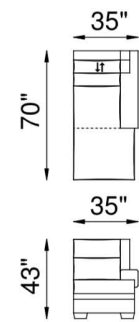

FRAME

Combination of hardwood/furniture grade laminate - corner blocked, glued & stapled.

NOTES:

The Spencer motion modular pieces are available in 3 different seat widths, 24" ,26" and 33"

Spencer B

1X - LAF POWER RECLINER

1M - ARMLESS CHAIR RECLINER

1Y - RAF POWER RECLINER

1Z - POWER RECLINER

85 XL - X LARGE SQ CORNER

85 - SQ CORNER

52 - LAF CHAISE

53 - RAF CHAISE

1X 1M 1Y

ARM DETAIL

NOTES: 85 SQUARE WEDGE FOOTRESTS ON EITHER SIDE OF THIS WEDGE CANNOT BE OPENED AT THE SAME TIME. IF REQUIRED PLEASE SELECT 85XL CORNER WEDGE.

At Eleanor Rigby Home you can choose from our curated range of fabrics and leathers or provide your own. We offer a range of customization options, from hand-stitched leather to hand-finished treatments, metal and wood finishes. We welcome client specific designs and offer in-house design support and hands-on oversight throughout every phase of production. Visit Eleanorrigbyhome.com to see all options and to our customer service link for questions.