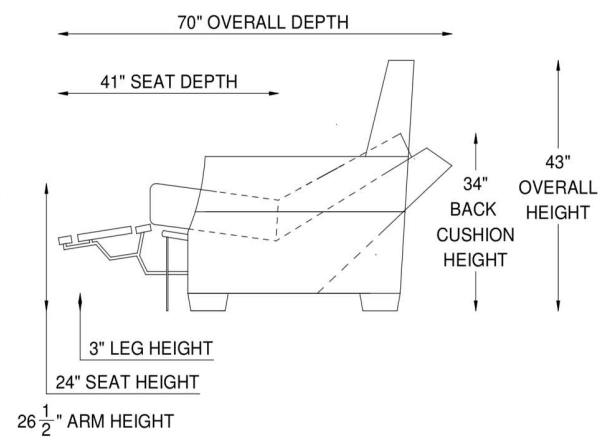

FRAME

Combination of hardwood/furniture grade laminate - corner blocked, glued & stapled.

NOTES:

The Spencer motion modular pieces are available in 3 different seat widths, 24" ,26" and 33"

Spencer B

1X - LAF POWER RECLINER

1M - ARMLESS CHAIR RECLINER

1Y - RAF POWER RECLINER

1Z - POWER RECLINER

85 XL - X LARGE SQ CORNER

85 - SQ CORNER

52 - LAF CHAISE

53 - RAF CHAISE

1X 1M 1Y

ARM DETAIL

NOTES: 85 SQUARE WEDGE FOOTRESTS ON EITHER SIDE OF THIS WEDGE CANNOT BE OPENED AT THE SAME TIME. IF REQUIRED PLEASE SELECT 85XL CORNER WEDGE.

At Eleanor Rigby Home you can choose from our curated range of fabrics and leathers or provide your own. We offer a range of customization options, from hand-stitched leather to hand-finished treatments, metal and wood finishes. We welcome client specific designs and offer in-house design support and hands-on oversight throughout every phase of production. Visit Eleanorrigbyhome.com to see all options and to our customer service link for questions.