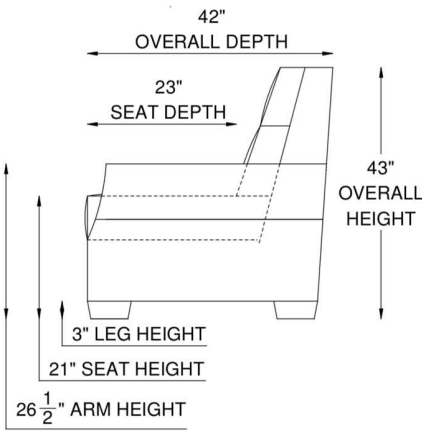

FRAME

Combination of hardwood/furniture grade laminate - corner blocked, glued & stapled.

NOTES:

The Spencer motion modular pieces are available in 3 different seat widths, 24" ,26" and 33"

Spencer B

1X - LAF POWER RECLINER

1M - ARMLESS CHAIR RECLINER

1Y - RAF POWER RECLINER

1Z - POWER RECLINER

85 XL - X LARGE SQ CORNER

85 - SQ CORNER

52 - LAF CHAISE

53 - RAF CHAISE

1X 1M 1Y

ARM DETAIL

NOTES: 85 SQUARE WEDGE FOOTRESTS ON EITHER SIDE OF THIS WEDGE CANNOT BE OPENED AT THE SAME TIME. IF REQUIRED PLEASE SELECT 85XL CORNER WEDGE.

At Eleanor Rigby Home you can choose from our curated range of fabrics and leathers or provide your own. We offer a range of customization options, from hand-stitched leather to hand-finished treatments, metal and wood finishes. We welcome client specific designs and offer in-house design support and hands-on oversight throughout every phase of production. Visit Eleanorrigbyhome.com to see all options and to our customer service link for questions.