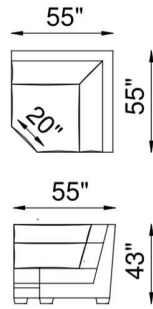

FRAME

Combination of hardwood/furniture grade laminate - corner blocked, glued & stapled.

NOTES:

The Spencer motion modular pieces are available in 3 different seat widths, 24" ,26" and 33"

Spencer B

1X - LAF POWER RECLINER

1M - ARMLESS CHAIR RECLINER

1Y - RAF POWER RECLINER

1Z - POWER RECLINER

85 XL - X LARGE SQ CORNER

85 - SQ CORNER

52 - LAF CHAISE

53 - RAF CHAISE

1X 1M 1Y

ARM DETAIL

NOTES: 85 SQUARE WEDGE FOOTRESTS ON EITHER SIDE OF THIS WEDGE CANNOT BE OPENED AT THE SAME TIME. IF REQUIRED PLEASE SELECT 85XL CORNER WEDGE.

At Eleanor Rigby Home you can choose from our curated range of fabrics and leathers or provide your own. We offer a range of customization options, from hand-stitched leather to hand-finished treatments, metal and wood finishes. We welcome client specific designs and offer in-house design support and hands-on oversight throughout every phase of production. Visit Eleanorrigbyhome.com to see all options and to our customer service link for questions.