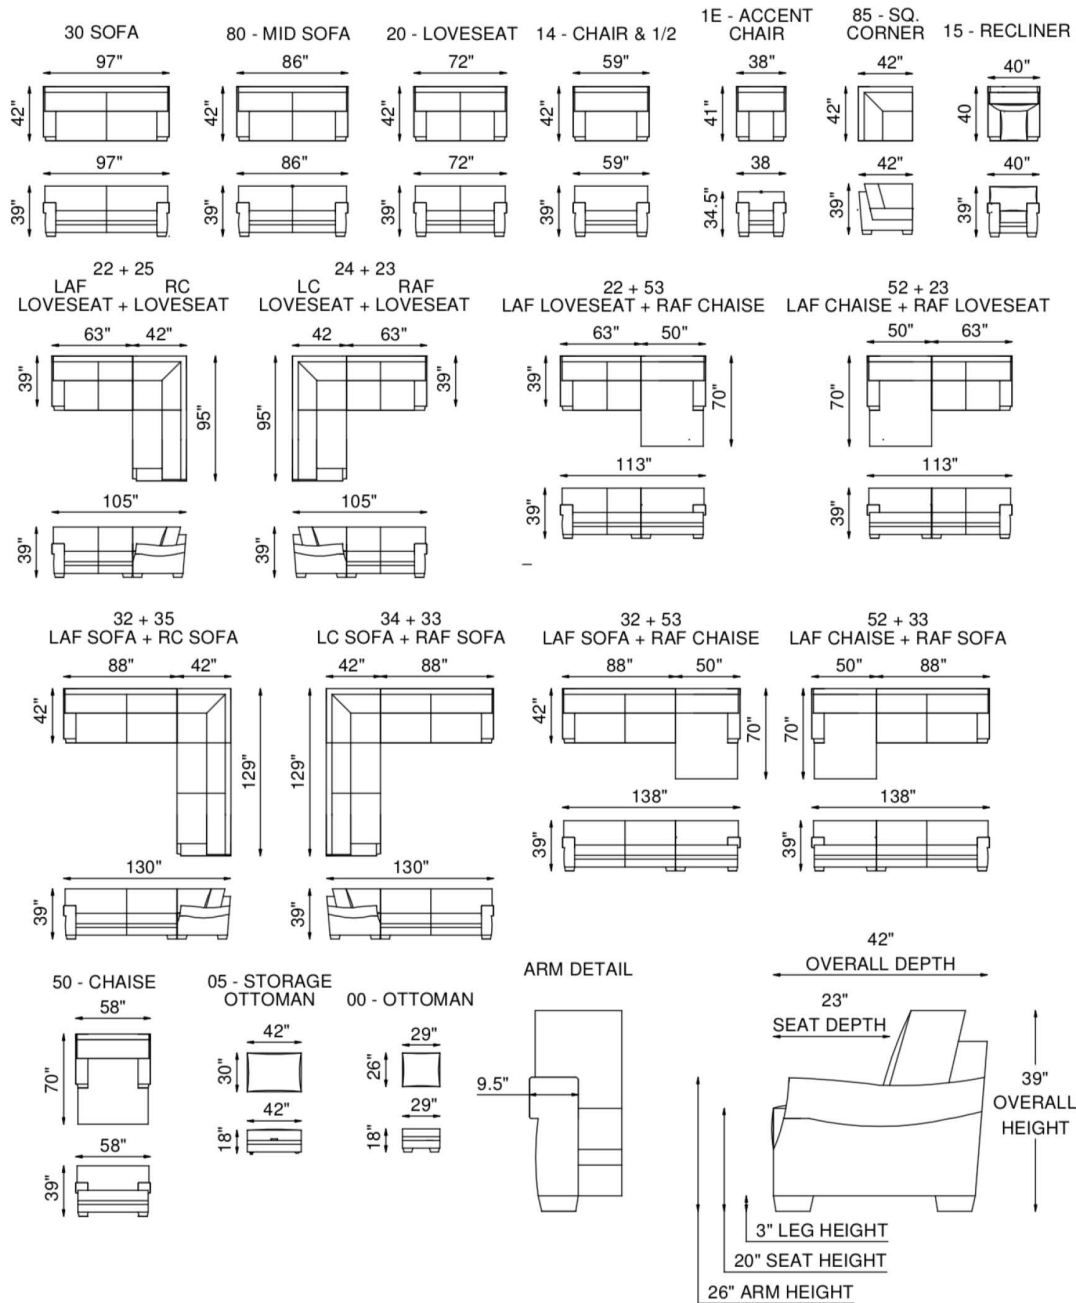

Stafford

At Eleanor Rigby Home you can choose from our curated range of fabrics and leathers or provide your own. We offer a range of customization options, from hand-stitched leather to hand-finished treatments, metal and wood finishes. We welcome client specific designs and offer in-house design support and hands-on oversight throughout every phase of production. Visit Eleanorrigbyhome.com to see all options and to our customer service link for questions.