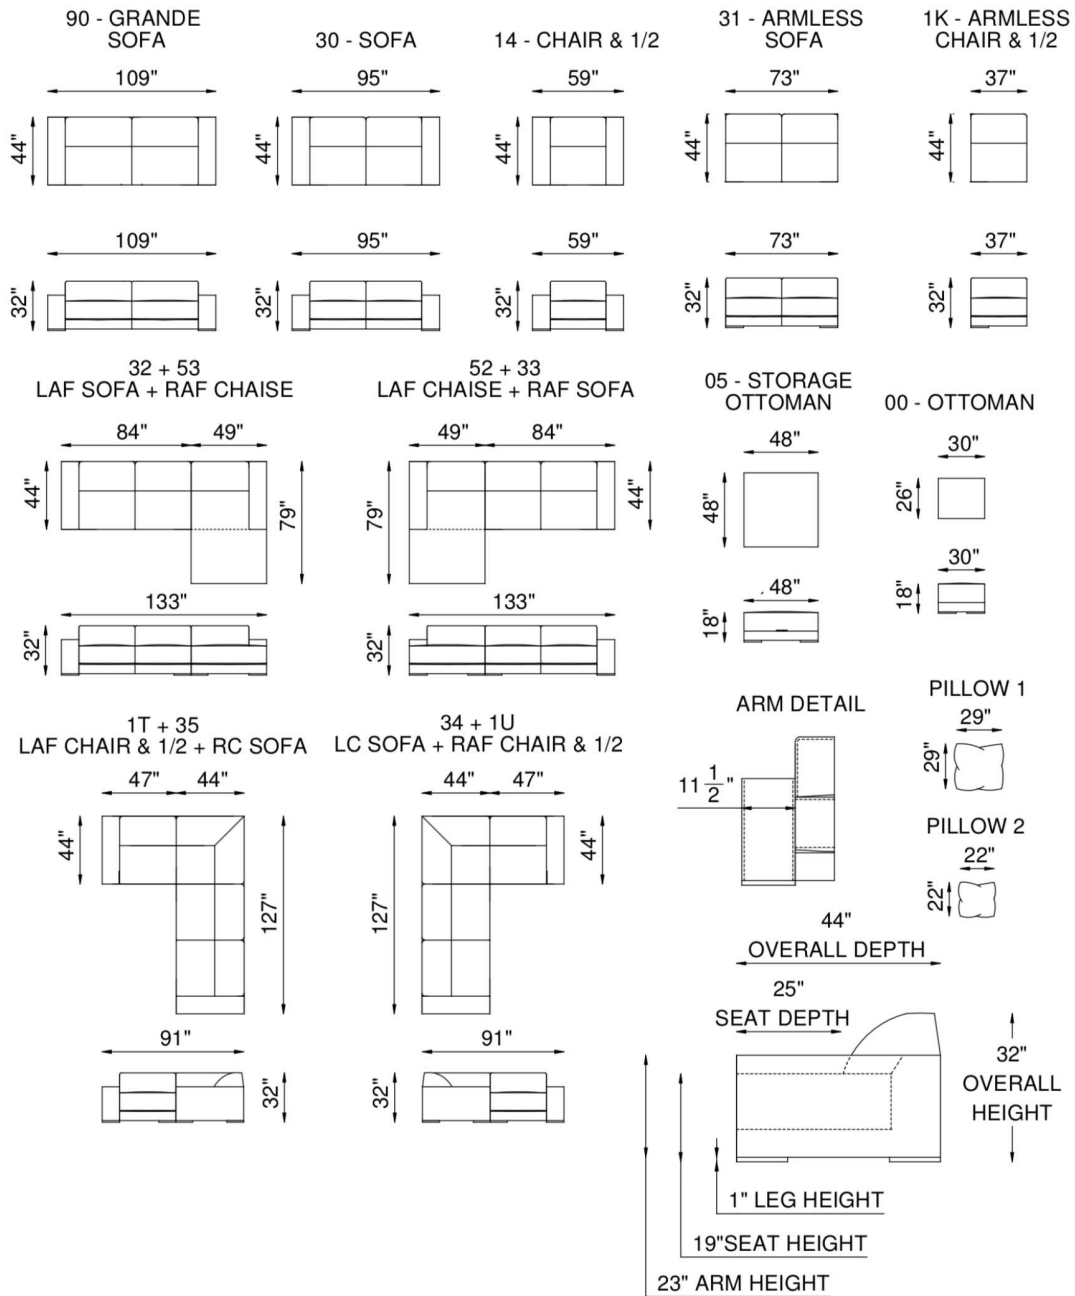

Stella

At Eleanor Rigby Home you can choose from our curated range of fabrics and leathers or provide your own. We offer a range of customization options, from hand-stitched leather to hand-finished treatments, metal and wood finishes. We welcome client specific designs and offer in-house design support and hands-on oversight throughout every phase of production. Visit Eleanorrigbyhome.com to see all options and to our customer service link for questions.