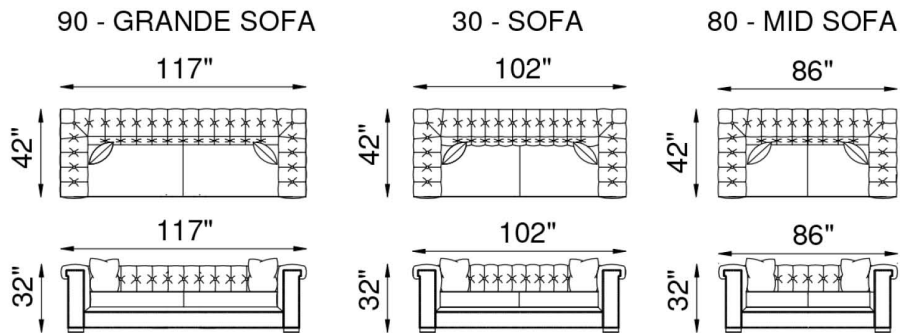

Surrey

At Eleanor Rigby Home you can choose from our curated range of fabrics and leathers or provide your own. We offer a range of customization options, from hand-stitched leather to hand-finished treatments, metal and wood finishes. We welcome client specific designs and offer in-house design support and hands-on oversight throughout every phase of production. Visit Eleanorrigbyhome.com to see all options and to our customer service link for questions.