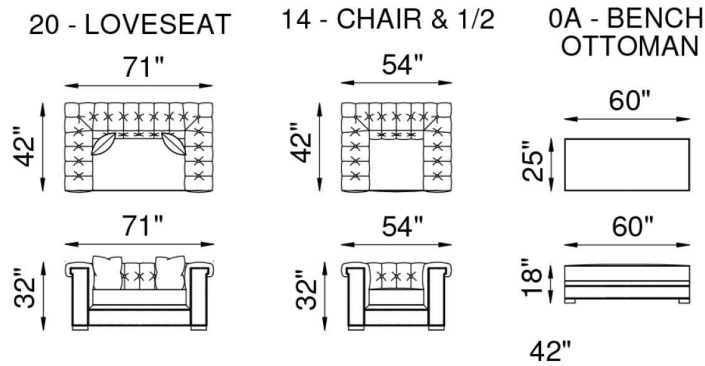

Surrey

At Eleanor Rigby Home you can choose from our curated range of fabrics and leathers or provide your own. We offer a range of customization options, from hand-stitched leather to hand-finished treatments, metal and wood finishes. We welcome client specific designs and offer in-house design support and hands-on oversight throughout every phase of production. Visit Eleanorrigbyhome.com to see all options and to our customer service link for questions.