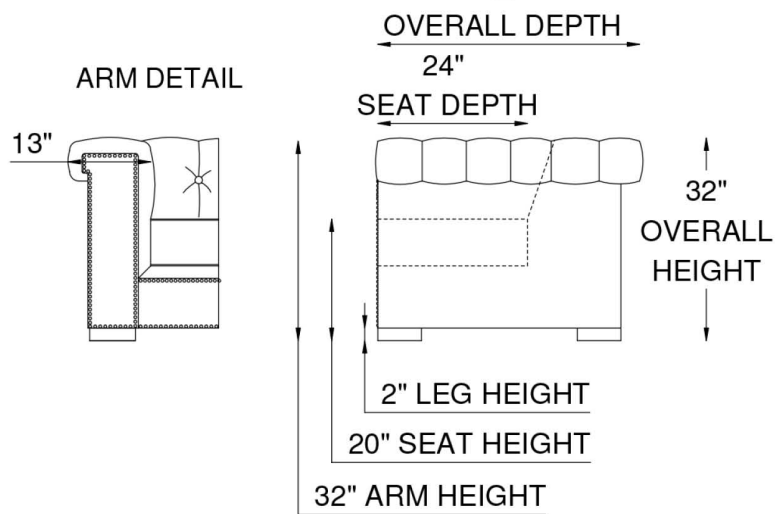

Surrey

At Eleanor Rigby Home you can choose from our curated range of fabrics and leathers or provide your own. We offer a range of customization options, from hand-stitched leather to hand-finished treatments, metal and wood finishes. We welcome client specific designs and offer in-house design support and hands-on oversight throughout every phase of production. Visit Eleanorrigbyhome.com to see all options and to our customer service link for questions.