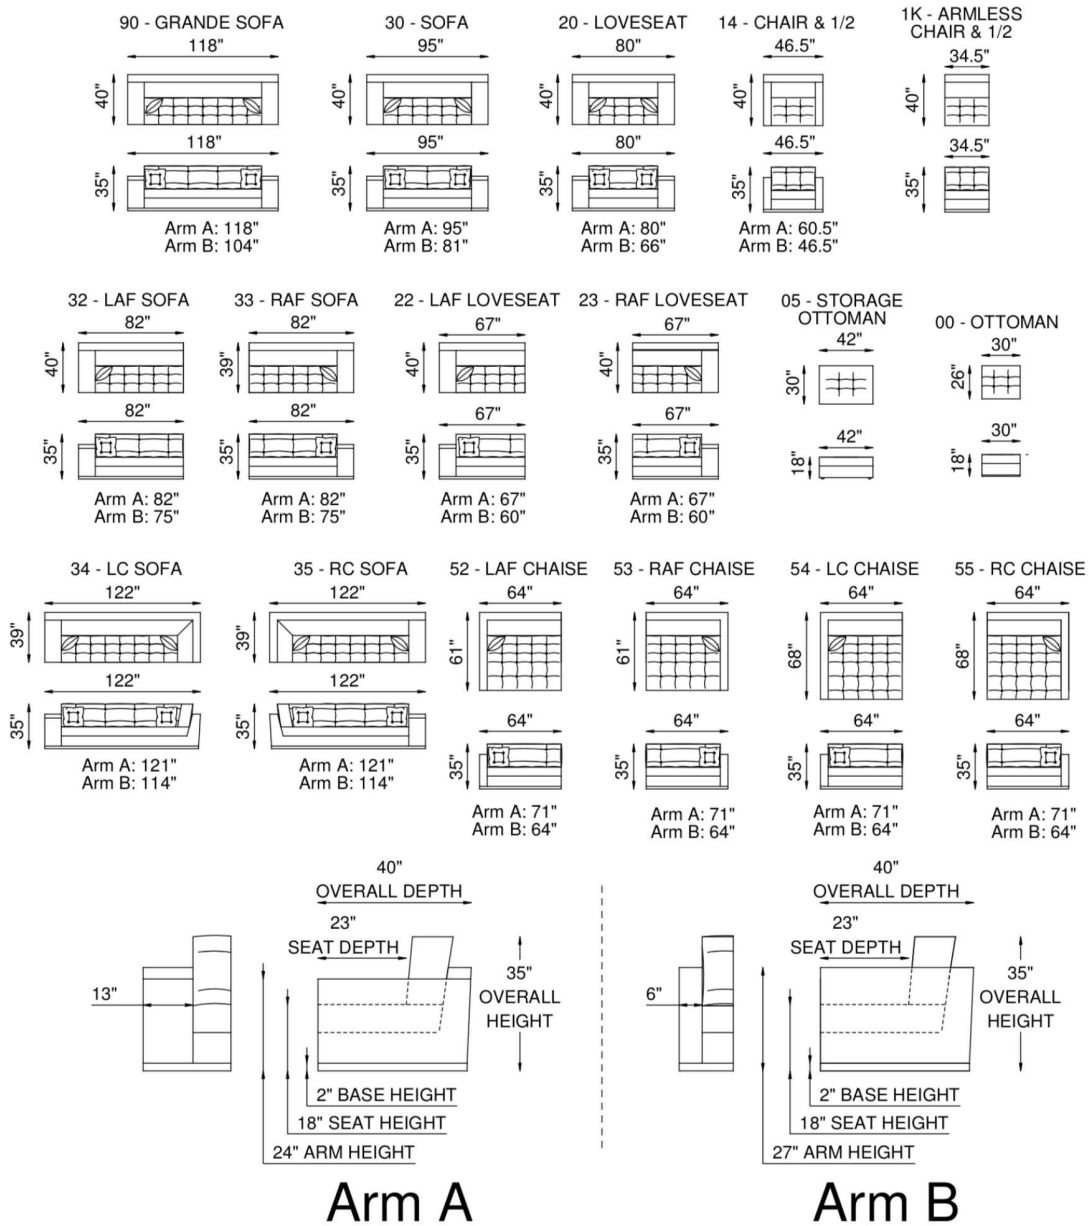

Suzie

At Eleanor Rigby Home you can choose from our curated range of fabrics and leathers or provide your own. We offer a range of customization options, from hand-stitched leather to had-finished treatments, metal and wood finishes. We welcome client specific designs and offer in-house design support and hands-on oversight throughout every phase of production. Visit eleanorrigbyhome.com to see all options and our customer service link for questions.