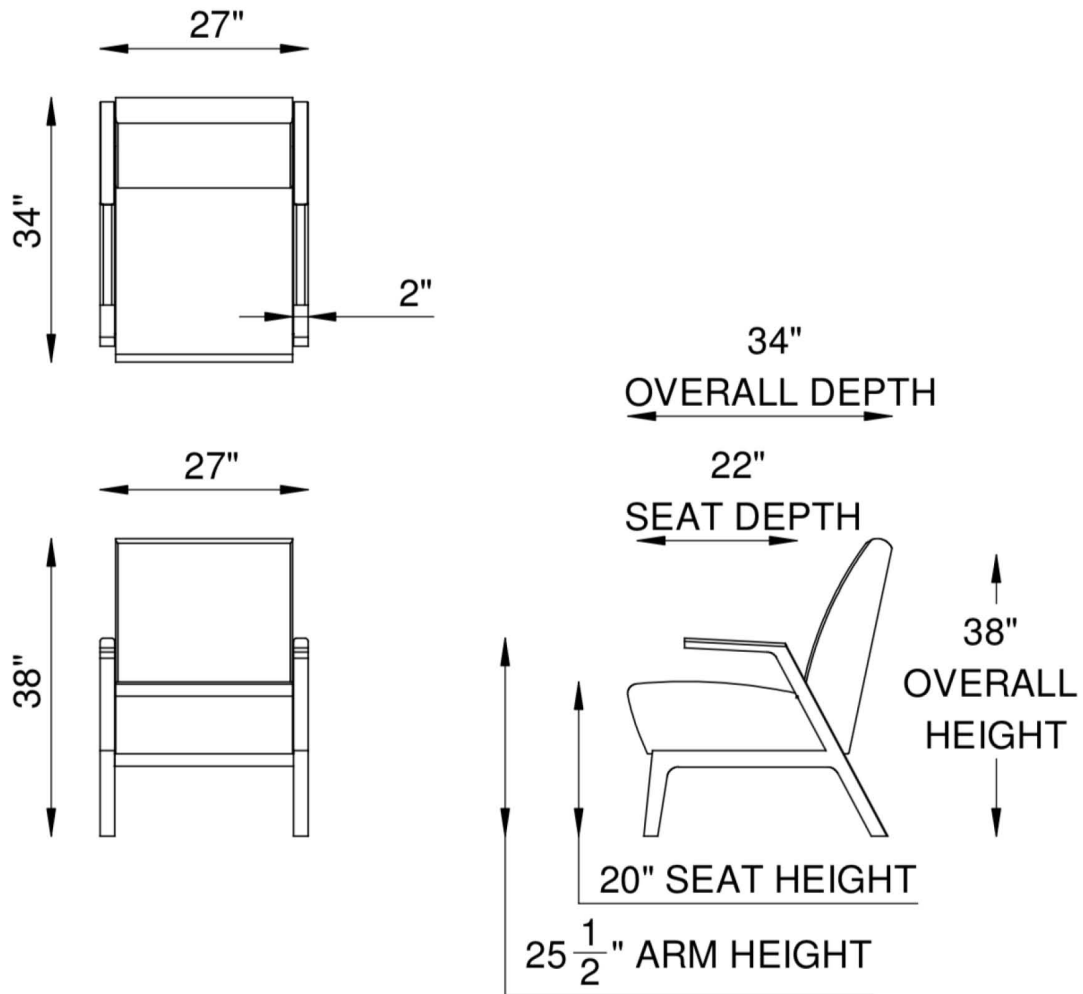

Swing

1E - ACCENT CHAIR

At Eleanor Rigby Home you can choose from our curated range of fabrics and leathers or provide your own. We offer a range of customization options, from hand-stitched leather to hand-finished treatments, metal and wood finishes. We welcome client specific designs and offer in-house design support and hands-on oversight throughout every phase of production. Visit Eleanorrigbyhome.com to see all options and to our customer service link for questions.