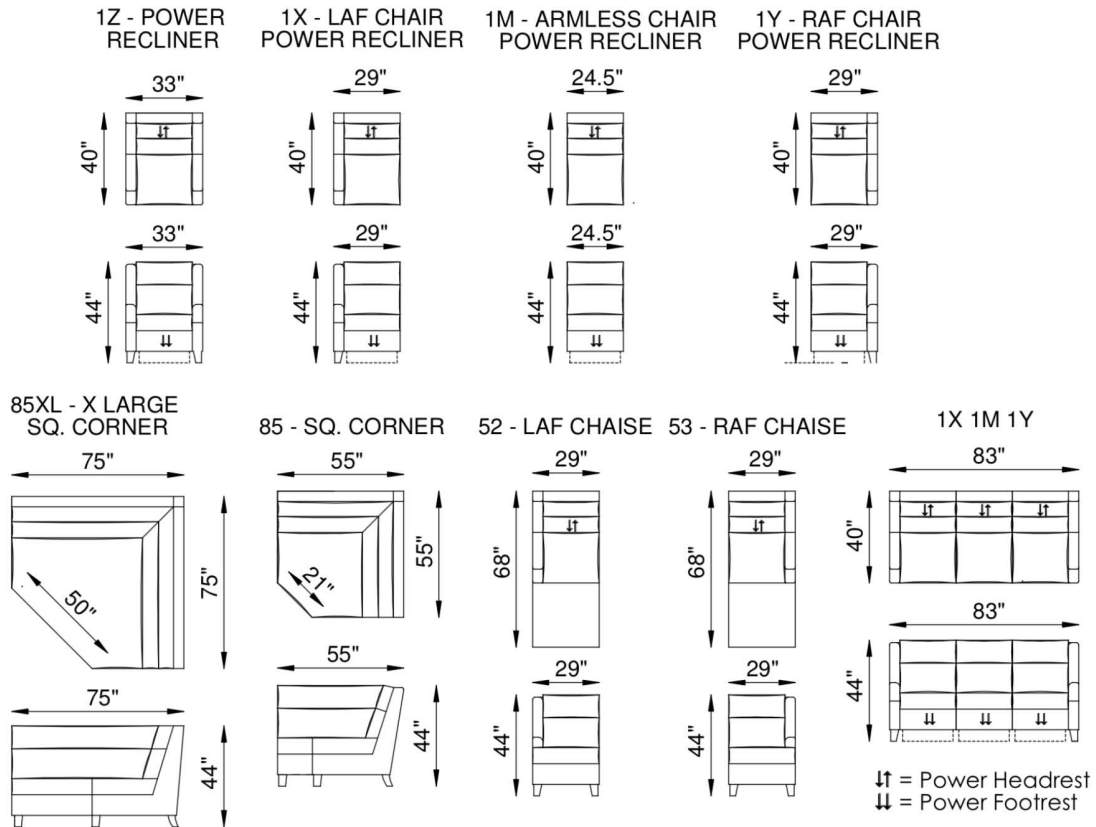

Tempered steel 8 gauge springs, covered by high resiliency foam and fibers.

SEATS

Individually pocketed coil springs encased in high resiliency foam, wrapped in feather/down/polyester blend envelopes that are channeled to prevent bunching.

FRAME

Combination of hardwood/furniture grade laminate - corner blocked, glued & stapled.

NOTES:

The Talisman motion modular pieces are available in 3 different seat widths, 24" ,26" and 33".

Talisman A

NOTES: 85 SQUARE WEDGE FOOTRESTS ON EITHER SIDE OF THIS WEDGE CANNOT BE OPENED AT THE SAME TIME. IF REQUIRED PLEASE SELECT 85XL CORNER WEDGE.