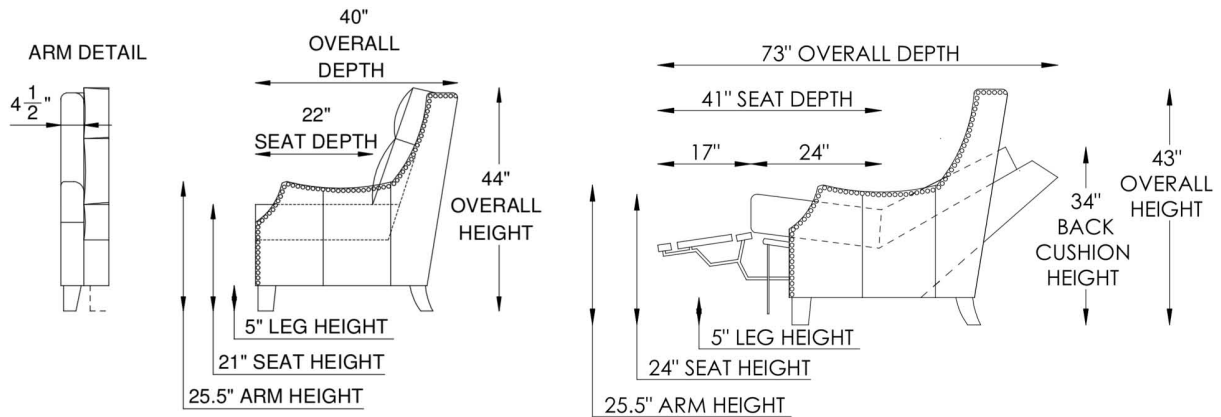

FRAME

Combination of hardwood/furniture grade laminate - corner blocked, glued & stapled.

NOTES:

The Talisman motion modular pieces are available in 3 different seat widths, 24" ,26" and 33".

Talisman A

NOTES: 85 SQUARE WEDGE FOOTRESTS ON EITHER SIDE OF THIS WEDGE CANNOT BE OPENED AT THE SAME TIME. IF REQUIRED PLEASE SELECT 85XL CORNER WEDGE.