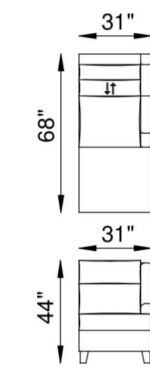

FRAME

Combination of hardwood/furniture grade laminate - corner blocked, glued & stapled.

NOTES:

The Talisman motion modular pieces are available in 3 different seat widths, 24" ,26" and 33".

Talisman B

1Z - POWER RECLINER 1X - LAF CHAIR POWER RECLINER 1M - ARMLESS CHAIR POWER RECLINER 1Y - RAF CHAIR POWER RECLINER

85XL - X LARGE SQ. CORNER

85 - SQ. CORNER

52 - LAF CHAISE

53 - RAF CHAISE

1X 1M 1Y

NOTES: 85 SQUARE WEDGE FOOTRESTS ON EITHER SIDE OF THIS WEDGE CANNOT BE OPENED AT THE SAME TIME. IF REQUIRED PLEASE SELECT 85XL CORNER WEDGE.