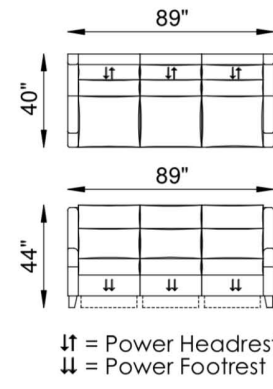

FRAME

Combination of hardwood/furniture grade laminate - corner blocked, glued & stapled.

NOTES:

The Talisman motion modular pieces are available in 3 different seat widths, 24" ,26" and 33".

Talisman B

1Z - POWER RECLINER 1X - LAF CHAIR POWER RECLINER 1M - ARMLESS CHAIR POWER RECLINER 1Y - RAF CHAIR POWER RECLINER

85XL - X LARGE SQ. CORNER

85 - SQ. CORNER

52 - LAF CHAISE

53 - RAF CHAISE

1X 1M 1Y

NOTES: 85 SQUARE WEDGE FOOTRESTS ON EITHER SIDE OF THIS WEDGE CANNOT BE OPENED AT THE SAME TIME. IF REQUIRED PLEASE SELECT 85XL CORNER WEDGE.