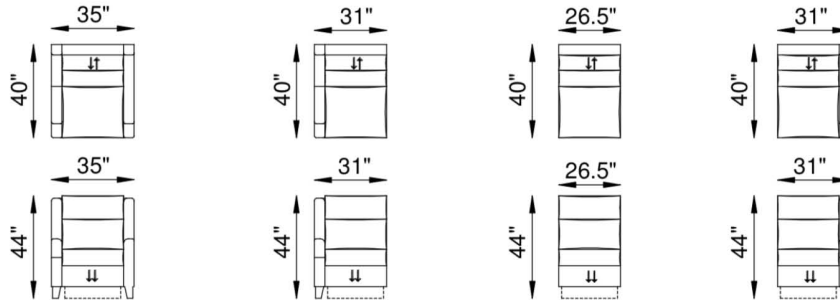

FRAME

Combination of hardwood/furniture grade laminate - corner blocked, glued & stapled.

NOTES:

The Talisman motion modular pieces are available in 3 different seat widths, 24" ,26" and 33".

Talisman B

1Z - POWER RECLINER 1X - LAF CHAIR POWER RECLINER 1M - ARMLESS CHAIR POWER RECLINER 1Y - RAF CHAIR POWER RECLINER

85XL - X LARGE SQ. CORNER

85 - SQ. CORNER

52 - LAF CHAISE

53 - RAF CHAISE

1X 1M 1Y

NOTES: 85 SQUARE WEDGE FOOTRESTS ON EITHER SIDE OF THIS WEDGE CANNOT BE OPENED AT THE SAME TIME. IF REQUIRED PLEASE SELECT 85XL CORNER WEDGE.