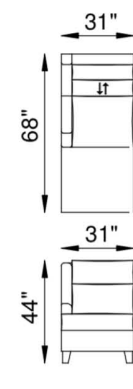

FRAME

Combination of hardwood/furniture grade laminate - corner blocked, glued & stapled.

NOTES:

The Talisman motion modular pieces are available in 3 different seat widths, 24" ,26" and 33".

Talisman B

1Z - POWER RECLINER 1X - LAF CHAIR POWER RECLINER 1M - ARMLESS CHAIR POWER RECLINER 1Y - RAF CHAIR POWER RECLINER

85XL - X LARGE SQ. CORNER

85 - SQ. CORNER

52 - LAF CHAISE

53 - RAF CHAISE

1X 1M 1Y

NOTES: 85 SQUARE WEDGE FOOTRESTS ON EITHER SIDE OF THIS WEDGE CANNOT BE OPENED AT THE SAME TIME. IF REQUIRED PLEASE SELECT 85XL CORNER WEDGE.