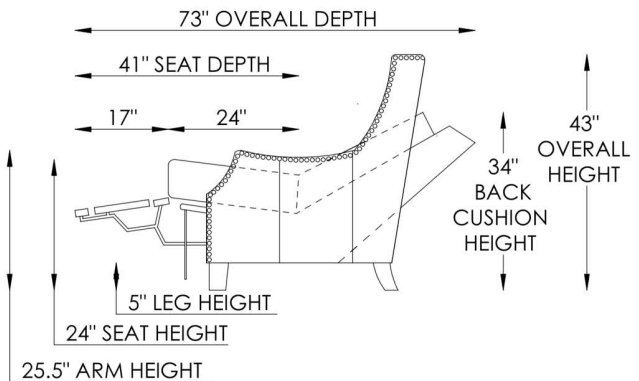

FRAME

Combination of hardwood/furniture grade laminate - corner blocked, glued & stapled.

NOTES:

The Talisman motion modular pieces are available in 3 different seat widths, 24" ,26" and 33".

Talisman B

1Z - POWER RECLINER 1X - LAF CHAIR POWER RECLINER 1M - ARMLESS CHAIR POWER RECLINER 1Y - RAF CHAIR POWER RECLINER

85XL - X LARGE SQ. CORNER

85 - SQ. CORNER

52 - LAF CHAISE

53 - RAF CHAISE

1X 1M 1Y

NOTES: 85 SQUARE WEDGE FOOTRESTS ON EITHER SIDE OF THIS WEDGE CANNOT BE OPENED AT THE SAME TIME. IF REQUIRED PLEASE SELECT 85XL CORNER WEDGE.