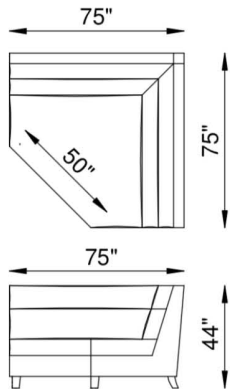

FRAME

Combination of hardwood/furniture grade laminate - corner blocked, glued & stapled.

NOTES:

The Talisman motion modular pieces are available in 3 different seat widths, 24" ,26" and 33".

Talisman B

1Z - POWER RECLINER 1X - LAF CHAIR POWER RECLINER 1M - ARMLESS CHAIR POWER RECLINER 1Y - RAF CHAIR POWER RECLINER

85XL - X LARGE SQ. CORNER

85 - SQ. CORNER

52 - LAF CHAISE

53 - RAF CHAISE

1X 1M 1Y

NOTES: 85 SQUARE WEDGE FOOTRESTS ON EITHER SIDE OF THIS WEDGE CANNOT BE OPENED AT THE SAME TIME. IF REQUIRED PLEASE SELECT 85XL CORNER WEDGE.