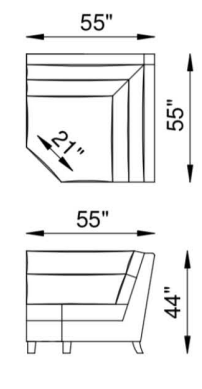

FRAME

Combination of hardwood/furniture grade laminate - corner blocked, glued & stapled.

NOTES:

The Talisman motion modular pieces are available in 3 different seat widths, 24" ,26" and 33".

Talisman B

1Z - POWER RECLINER 1X - LAF CHAIR POWER RECLINER 1M - ARMLESS CHAIR POWER RECLINER 1Y - RAF CHAIR POWER RECLINER

85XL - X LARGE SQ. CORNER

85 - SQ. CORNER

52 - LAF CHAISE

53 - RAF CHAISE

1X 1M 1Y

NOTES: 85 SQUARE WEDGE FOOTRESTS ON EITHER SIDE OF THIS WEDGE CANNOT BE OPENED AT THE SAME TIME. IF REQUIRED PLEASE SELECT 85XL CORNER WEDGE.