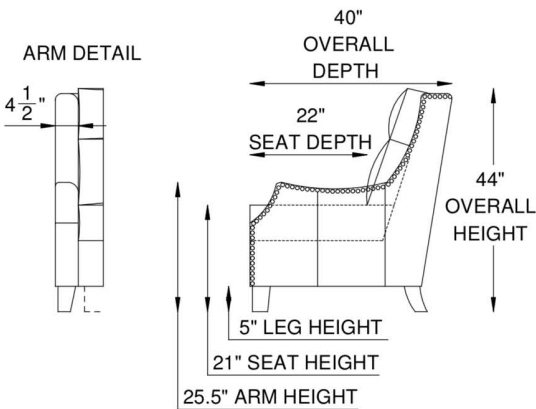

FRAME

Combination of hardwood/furniture grade laminate - corner blocked, glued & stapled.

NOTES:

The Talisman motion modular pieces are available in 3 different seat widths, 24" ,26" and 33".

Talisman B

1Z - POWER RECLINER 1X - LAF CHAIR POWER RECLINER 1M - ARMLESS CHAIR POWER RECLINER 1Y - RAF CHAIR POWER RECLINER

85XL - X LARGE SQ. CORNER

85 - SQ. CORNER

52 - LAF CHAISE

53 - RAF CHAISE

1X 1M 1Y

NOTES: 85 SQUARE WEDGE FOOTRESTS ON EITHER SIDE OF THIS WEDGE CANNOT BE OPENED AT THE SAME TIME. IF REQUIRED PLEASE SELECT 85XL CORNER WEDGE.