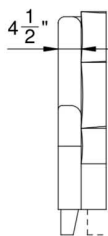

FRAME

Combination of hardwood/furniture grade laminate - corner blocked, glued & stapled.

NOTES:

The Talisman motion modular pieces are available in 3 different seat widths, 24" ,26" and 33".

Talisman C

1Z - POWER RECLINER

1X - LAF CHAIR POWER RECLINER

1M - ARMLESS CHAIR POWER RECLINER

1Y - RAF CHAIR POWER RECLINER

85XL - X LARGE SQ. CORNER

85 - SQ. CORNER

52 - LAF CHAISE 38"W 68"D 44"H

53 - RAF CHAISE 38"W 68"D 44"H

1X 1M 1Y

↑ = Power Headrest
 ↓ = Power Footrest

ARM DETAIL

NOTES: 85 SQUARE WEDGE FOOTRESTS ON EITHER SIDE OF THIS WEDGE CANNOT BE OPENED AT THE SAME TIME. IF REQUIRED PLEASE SELECT 85XL CORNER WEDGE.

At Eleanor Rigby Home you can choose from our curated range of fabrics and leathers or provide your own. We offer a range of customization options, from hand-stitched leather to hand-finished treatments, metal and wood finishes. We welcome client specific designs and offer in-house design support and hands-on oversight throughout every phase of production. Visit Eleanorrigbyhome.com to see all options and to our customer service link for questions.