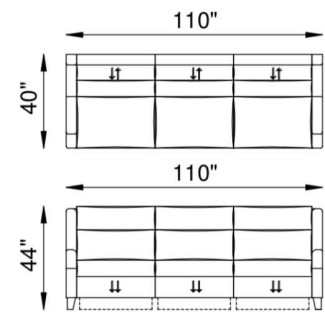

1X - LAF CHAIR POWER RECLINER

1M - ARMLESS CHAIR POWER RECLINER

1Y - RAF CHAIR POWER RECLINER

85XL - X LARGE SQ. CORNER

85 - SQ. CORNER

52 - LAF CHAISE 38"W 68"D 44"H

53 - RAF CHAISE 38"W 68"D 44"H

1X 1M 1Y

↑ = Power Headrest
 ↓ = Power Footrest

ARM DETAIL

NOTES: 85 SQUARE WEDGE FOOTRESTS ON EITHER SIDE OF THIS WEDGE CANNOT BE OPENED AT THE SAME TIME. IF REQUIRED PLEASE SELECT 85XL CORNER WEDGE.

At Eleanor Rigby Home you can choose from our curated range of fabrics and leathers or provide your own. We offer a range of customization options, from hand-stitched leather to hand-finished treatments, metal and wood finishes. We welcome client specific designs and offer in-house design support and hands-on oversight throughout every phase of production. Visit Eleanorrigbyhome.com to see all options and to our customer service link for questions.