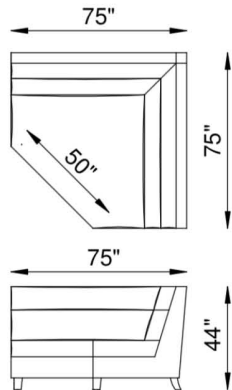

FRAME

Combination of hardwood/furniture grade laminate - corner blocked, glued & stapled.

NOTES:

The Talisman motion modular pieces are available in 3 different seat widths, 24" ,26" and 33".

Talisman C

1Z - POWER RECLINER

1X - LAF CHAIR POWER RECLINER

1M - ARMLESS CHAIR POWER RECLINER

1Y - RAF CHAIR POWER RECLINER

85XL - X LARGE SQ. CORNER

85 - SQ. CORNER

52 - LAF CHAISE 38"W 68"D 44"H

53 - RAF CHAISE 38"W 68"D 44"H

1X 1M 1Y

↑ = Power Headrest
 ↓ = Power Footrest

ARM DETAIL

NOTES: 85 SQUARE WEDGE FOOTRESTS ON EITHER SIDE OF THIS WEDGE CANNOT BE OPENED AT THE SAME TIME. IF REQUIRED PLEASE SELECT 85XL CORNER WEDGE.

At Eleanor Rigby Home you can choose from our curated range of fabrics and leathers or provide your own. We offer a range of customization options, from hand-stitched leather to hand-finished treatments, metal and wood finishes. We welcome client specific designs and offer in-house design support and hands-on oversight throughout every phase of production. Visit Eleanorrigbyhome.com to see all options and to our customer service link for questions.