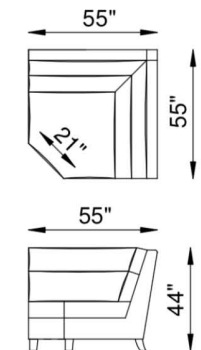

FRAME

Combination of hardwood/furniture grade laminate - corner blocked, glued & stapled.

NOTES:

The Talisman motion modular pieces are available in 3 different seat widths, 24" ,26" and 33".

Talisman C

1Z - POWER RECLINER

1X - LAF CHAIR POWER RECLINER

1M - ARMLESS CHAIR POWER RECLINER

1Y - RAF CHAIR POWER RECLINER

85XL - X LARGE SQ. CORNER

85 - SQ. CORNER

52 - LAF CHAISE 38"W 68"D 44"H

53 - RAF CHAISE 38"W 68"D 44"H

1X 1M 1Y

↑ = Power Headrest
 ↓ = Power Footrest

ARM DETAIL

NOTES: 85 SQUARE WEDGE FOOTRESTS ON EITHER SIDE OF THIS WEDGE CANNOT BE OPENED AT THE SAME TIME. IF REQUIRED PLEASE SELECT 85XL CORNER WEDGE.

At Eleanor Rigby Home you can choose from our curated range of fabrics and leathers or provide your own. We offer a range of customization options, from hand-stitched leather to hand-finished treatments, metal and wood finishes. We welcome client specific designs and offer in-house design support and hands-on oversight throughout every phase of production. Visit Eleanorrigbyhome.com to see all options and to our customer service link for questions.