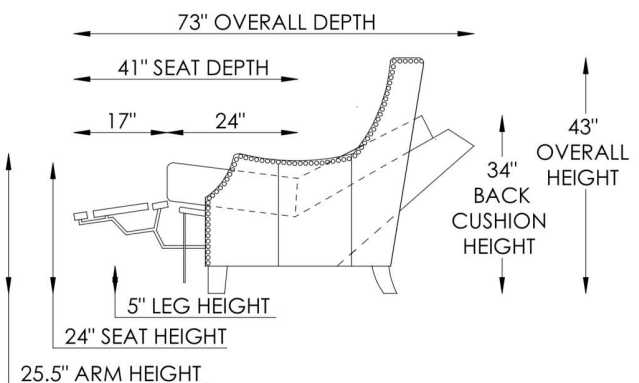

1X - LAF CHAIR POWER RECLINER

1M - ARMLESS CHAIR POWER RECLINER

1Y - RAF CHAIR POWER RECLINER

85XL - X LARGE SQ. CORNER

85 - SQ. CORNER

52 - LAF CHAISE 38"W 68"D 44"H

53 - RAF CHAISE 38"W 68"D 44"H

1X 1M 1Y

↑ = Power Headrest
 ↓ = Power Footrest

ARM DETAIL

NOTES: 85 SQUARE WEDGE FOOTRESTS ON EITHER SIDE OF THIS WEDGE CANNOT BE OPENED AT THE SAME TIME. IF REQUIRED PLEASE SELECT 85XL CORNER WEDGE.

At Eleanor Rigby Home you can choose from our curated range of fabrics and leathers or provide your own. We offer a range of customization options, from hand-stitched leather to hand-finished treatments, metal and wood finishes. We welcome client specific designs and offer in-house design support and hands-on oversight throughout every phase of production. Visit Eleanorrigbyhome.com to see all options and to our customer service link for questions.