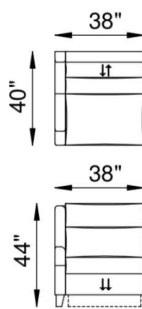

FRAME

Combination of hardwood/furniture grade laminate - corner blocked, glued & stapled.

NOTES:

The Talisman motion modular pieces are available in 3 different seat widths, 24" ,26" and 33".

Talisman C

1Z - POWER RECLINER

1X - LAF CHAIR POWER RECLINER

1M - ARMLESS CHAIR POWER RECLINER

1Y - RAF CHAIR POWER RECLINER

85XL - X LARGE SQ. CORNER

85 - SQ. CORNER

52 - LAF CHAISE 38"W 68"D 44"H

53 - RAF CHAISE 38"W 68"D 44"H

1X 1M 1Y

↑ = Power Headrest
 ↓ = Power Footrest

ARM DETAIL

NOTES: 85 SQUARE WEDGE FOOTRESTS ON EITHER SIDE OF THIS WEDGE CANNOT BE OPENED AT THE SAME TIME. IF REQUIRED PLEASE SELECT 85XL CORNER WEDGE.

At Eleanor Rigby Home you can choose from our curated range of fabrics and leathers or provide your own. We offer a range of customization options, from hand-stitched leather to hand-finished treatments, metal and wood finishes. We welcome client specific designs and offer in-house design support and hands-on oversight throughout every phase of production. Visit Eleanorrigbyhome.com to see all options and to our customer service link for questions.