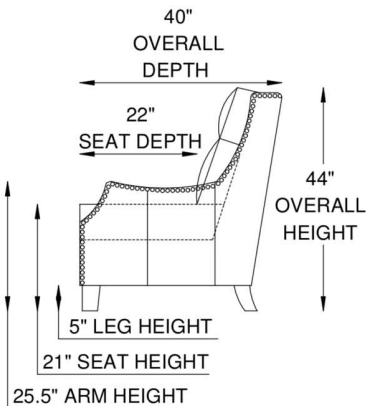

FRAME

Combination of hardwood/furniture grade laminate - corner blocked, glued & stapled.

NOTES:

The Talisman motion modular pieces are available in 3 different seat widths, 24" ,26" and 33".

Talisman C

1Z - POWER RECLINER

1X - LAF CHAIR POWER RECLINER

1M - ARMLESS CHAIR POWER RECLINER

1Y - RAF CHAIR POWER RECLINER

85XL - X LARGE SQ. CORNER

85 - SQ. CORNER

52 - LAF CHAISE 38"W 68"D 44"H

53 - RAF CHAISE 38"W 68"D 44"H

1X 1M 1Y

↑ = Power Headrest
 ↓ = Power Footrest

ARM DETAIL

NOTES: 85 SQUARE WEDGE FOOTRESTS ON EITHER SIDE OF THIS WEDGE CANNOT BE OPENED AT THE SAME TIME. IF REQUIRED PLEASE SELECT 85XL CORNER WEDGE.

At Eleanor Rigby Home you can choose from our curated range of fabrics and leathers or provide your own. We offer a range of customization options, from hand-stitched leather to hand-finished treatments, metal and wood finishes. We welcome client specific designs and offer in-house design support and hands-on oversight throughout every phase of production. Visit Eleanorrigbyhome.com to see all options and to our customer service link for questions.