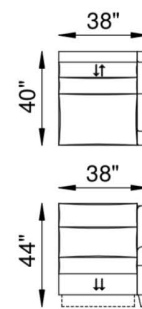

FRAME

Combination of hardwood/furniture grade laminate - corner blocked, glued & stapled.

NOTES:

The Talisman motion modular pieces are available in 3 different seat widths, 24" ,26" and 33".

Talisman C

1Z - POWER RECLINER

1X - LAF CHAIR POWER RECLINER

1M - ARMLESS CHAIR POWER RECLINER

1Y - RAF CHAIR POWER RECLINER

85XL - X LARGE SQ. CORNER

85 - SQ. CORNER

52 - LAF CHAISE 38"W 68"D 44"H

53 - RAF CHAISE 38"W 68"D 44"H

1X 1M 1Y

↑ = Power Headrest
 ↓ = Power Footrest

ARM DETAIL

NOTES: 85 SQUARE WEDGE FOOTRESTS ON EITHER SIDE OF THIS WEDGE CANNOT BE OPENED AT THE SAME TIME. IF REQUIRED PLEASE SELECT 85XL CORNER WEDGE.

At Eleanor Rigby Home you can choose from our curated range of fabrics and leathers or provide your own. We offer a range of customization options, from hand-stitched leather to hand-finished treatments, metal and wood finishes. We welcome client specific designs and offer in-house design support and hands-on oversight throughout every phase of production. Visit Eleanorrigbyhome.com to see all options and to our customer service link for questions.