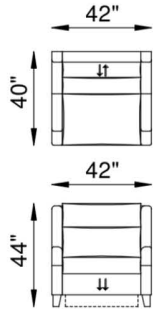

FRAME

Combination of hardwood/furniture grade laminate - corner blocked, glued & stapled.

NOTES:

The Talisman motion modular pieces are available in 3 different seat widths, 24" ,26" and 33".

Talisman C

1Z - POWER RECLINER

1X - LAF CHAIR POWER RECLINER

1M - ARMLESS CHAIR POWER RECLINER

1Y - RAF CHAIR POWER RECLINER

85XL - X LARGE SQ. CORNER

85 - SQ. CORNER

52 - LAF CHAISE 38"W 68"D 44"H

53 - RAF CHAISE 38"W 68"D 44"H

1X 1M 1Y

↑ = Power Headrest
 ↓ = Power Footrest

ARM DETAIL

NOTES: 85 SQUARE WEDGE FOOTRESTS ON EITHER SIDE OF THIS WEDGE CANNOT BE OPENED AT THE SAME TIME. IF REQUIRED PLEASE SELECT 85XL CORNER WEDGE.

At Eleanor Rigby Home you can choose from our curated range of fabrics and leathers or provide your own. We offer a range of customization options, from hand-stitched leather to hand-finished treatments, metal and wood finishes. We welcome client specific designs and offer in-house design support and hands-on oversight throughout every phase of production. Visit Eleanorrigbyhome.com to see all options and to our customer service link for questions.