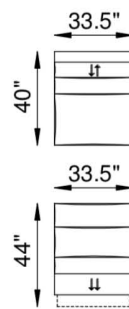

FRAME

Combination of hardwood/furniture grade laminate - corner blocked, glued & stapled.

NOTES:

The Talisman motion modular pieces are available in 3 different seat widths, 24" ,26" and 33".

Talisman C

1Z - POWER RECLINER

1X - LAF CHAIR POWER RECLINER

1M - ARMLESS CHAIR POWER RECLINER

1Y - RAF CHAIR POWER RECLINER

85XL - X LARGE SQ. CORNER

85 - SQ. CORNER

52 - LAF CHAISE 38"W 68"D 44"H

53 - RAF CHAISE 38"W 68"D 44"H

1X 1M 1Y