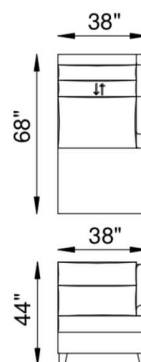

FRAME

Combination of hardwood/furniture grade laminate - corner blocked, glued & stapled.

NOTES:

The Talisman motion modular pieces are available in 3 different seat widths, 24" ,26" and 33".

Talisman C

1Z - POWER RECLINER

1X - LAF CHAIR POWER RECLINER

1M - ARMLESS CHAIR POWER RECLINER

1Y - RAF CHAIR POWER RECLINER

85XL - X LARGE SQ. CORNER

85 - SQ. CORNER

52 - LAF CHAISE 38"W 68"D 44"H

53 - RAF CHAISE 38"W 68"D 44"H

1X 1M 1Y

↑ = Power Headrest
 ↓ = Power Footrest

ARM DETAIL

NOTES: 85 SQUARE WEDGE FOOTRESTS ON EITHER SIDE OF THIS WEDGE CANNOT BE OPENED AT THE SAME TIME. IF REQUIRED PLEASE SELECT 85XL CORNER WEDGE.

At Eleanor Rigby Home you can choose from our curated range of fabrics and leathers or provide your own. We offer a range of customization options, from hand-stitched leather to hand-finished treatments, metal and wood finishes. We welcome client specific designs and offer in-house design support and hands-on oversight throughout every phase of production. Visit Eleanorrigbyhome.com to see all options and to our customer service link for questions.