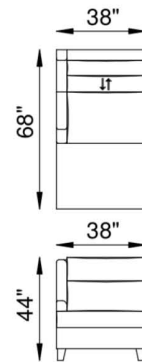

FRAME

Combination of hardwood/furniture grade laminate - corner blocked, glued & stapled.

NOTES:

The Talisman motion modular pieces are available in 3 different seat widths, 24" ,26" and 33".

Talisman C

1Z - POWER RECLINER

1X - LAF CHAIR POWER RECLINER

1M - ARMLESS CHAIR POWER RECLINER

1Y - RAF CHAIR POWER RECLINER

85XL - X LARGE SQ. CORNER

85 - SQ. CORNER

52 - LAF CHAISE 38"W 68"D 44"H

53 - RAF CHAISE 38"W 68"D 44"H

1X 1M 1Y

↑ = Power Headrest
 ↓ = Power Footrest

ARM DETAIL

NOTES: 85 SQUARE WEDGE FOOTRESTS ON EITHER SIDE OF THIS WEDGE CANNOT BE OPENED AT THE SAME TIME. IF REQUIRED PLEASE SELECT 85XL CORNER WEDGE.

At Eleanor Rigby Home you can choose from our curated range of fabrics and leathers or provide your own. We offer a range of customization options, from hand-stitched leather to hand-finished treatments, metal and wood finishes. We welcome client specific designs and offer in-house design support and hands-on oversight throughout every phase of production. Visit Eleanorrigbyhome.com to see all options and to our customer service link for questions.