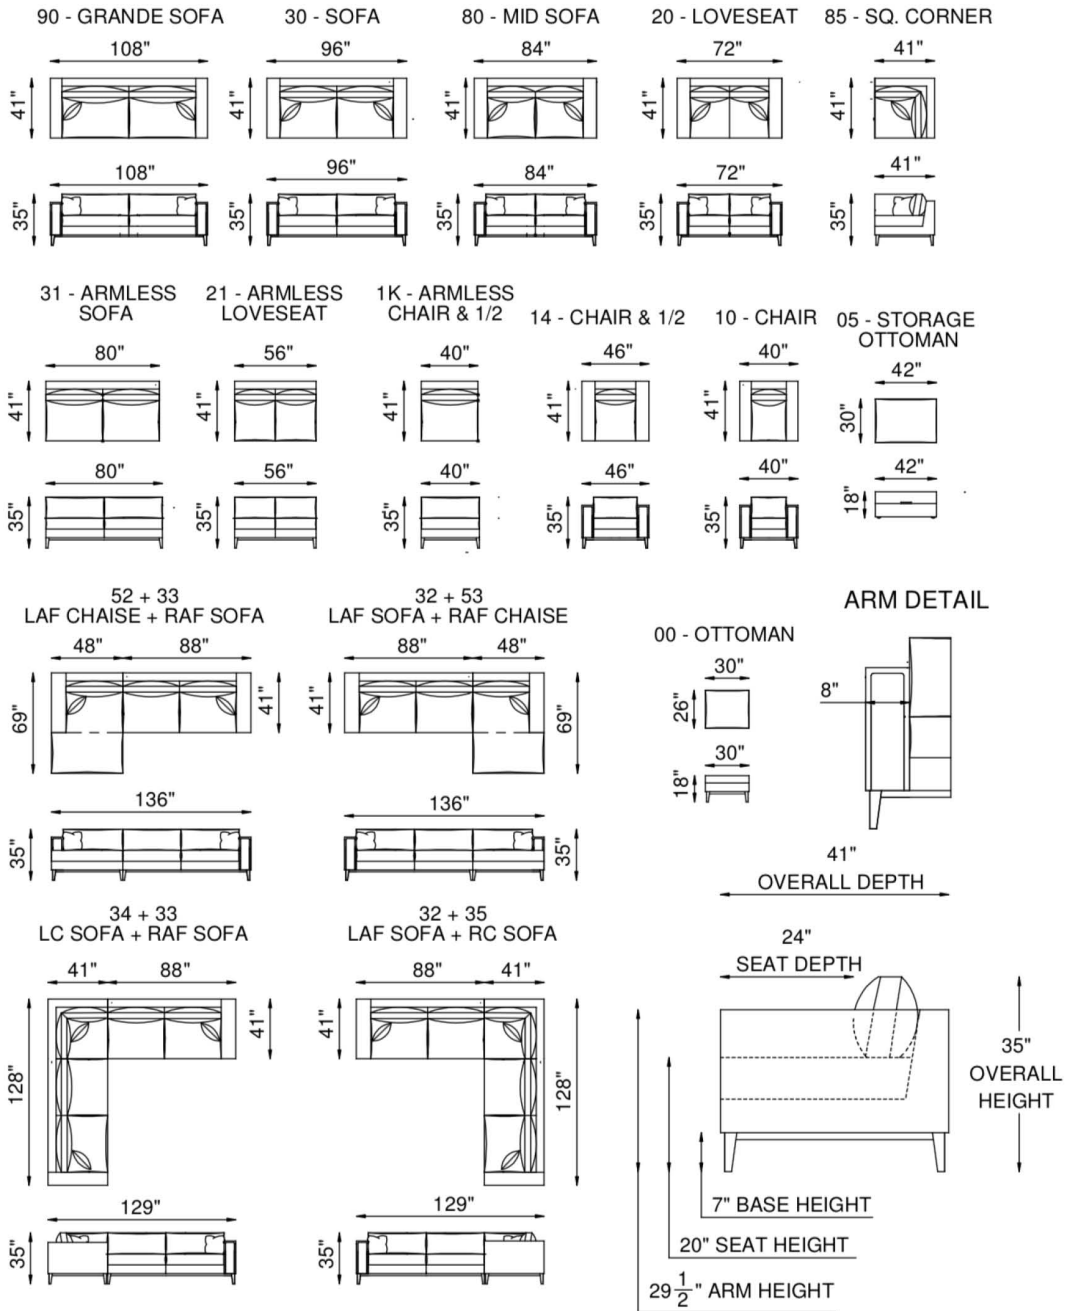

Tobi

At Eleanor Rigby Home you can choose from our curated range of fabrics and leathers or provide your own. We offer a range of customization options, from hand-stitched leather to hand-finished treatments, metal and wood finishes. We welcome client specific designs and offer in-house design support and hands-on oversight throughout every phase of production. Visit Eleanorrigbyhome.com to see all options and to our customer service link for questions.