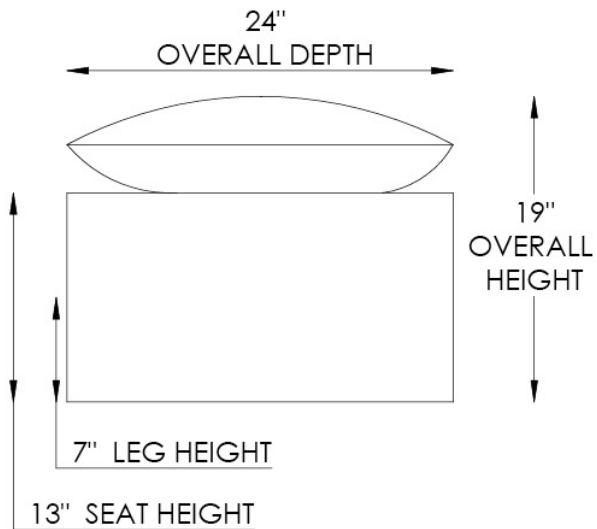

Turner

At Eleanor Rigby Home you can choose from our curated range of fabrics and leathers or provide your own. We offer a range of customization options, from hand-stitched leather to hand-finished treatments, metal and wood finishes. We welcome client specific designs and offer in-house design support and hands-on oversight throughout every phase of production. Visit eleanorrigbyhome.com to see all options and our customer service link for questions.