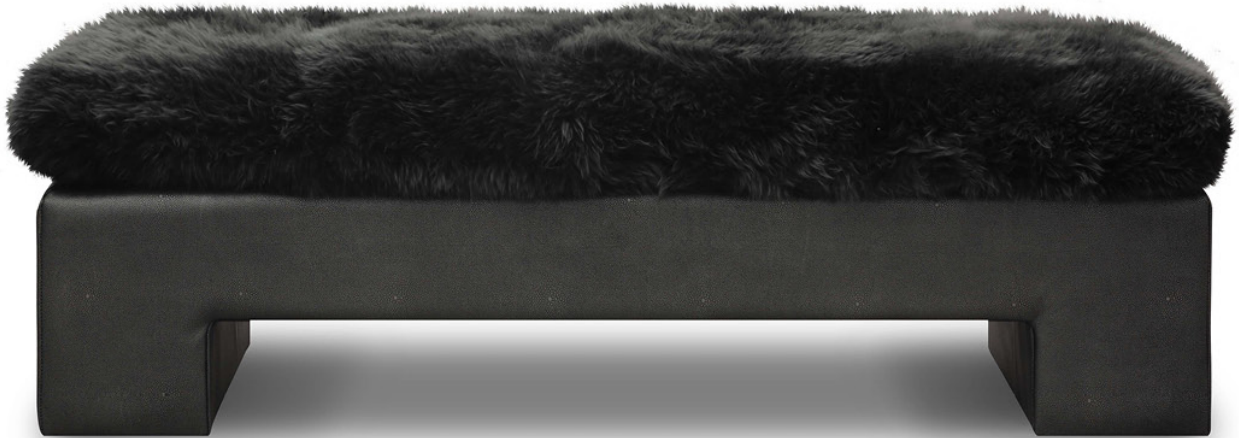

# Turner

**AS SHOWN**

0A Bench Ottoman in Barbarossa Shag 024 Caviar (Frame), Auckland Steel (Seat).

**SPRING SYSTEM**

N/A

**BACKS**

N/A

**SEATS**

High resiliency solid foam wrapped in polyester fiber.

**FRAME**

Combination of hardwood/furniture grade laminate - corner blocked, glued & stapled.