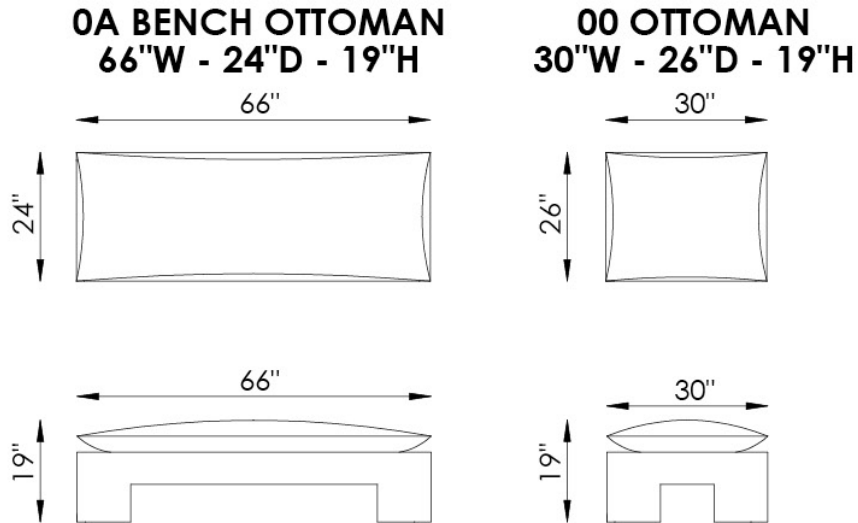

Turner

At Eleanor Rigby Home you can choose from our curated range of fabrics and leathers or provide your own. We offer a range of customization options, from hand-stitched leather to hand-finished treatments, metal and wood finishes. We welcome client specific designs and offer in-house design support and hands-on oversight throughout every phase of production. Visit eleanorrigbyhome.com to see all options and our customer service link for questions.