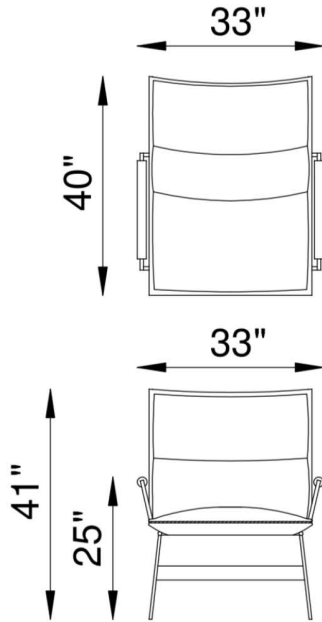

Twenty

1E - ACCENT
CHAIR WITH ARMS