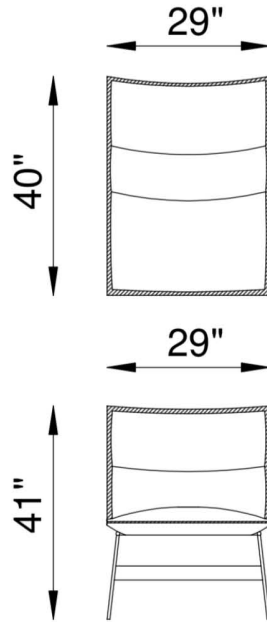

1E - ACCENT
CHAIR