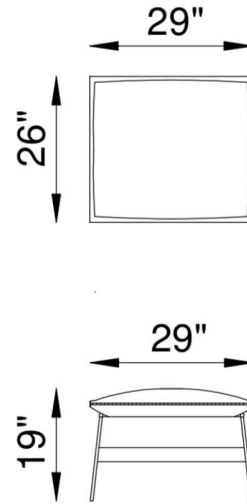

00 - OTTOMAN

At Eleanor Rigby Home you can choose from our curated range of fabrics and leathers or provide your own. We offer a range of customization options, from hand-stitched leather to hand-finished treatments, metal and wood finishes. We welcome client specific designs and offer in-house design support and hands-on oversight throughout every phase of production. Visit Eleanorrigbyhome.com to see all options and to our customer service link for questions.