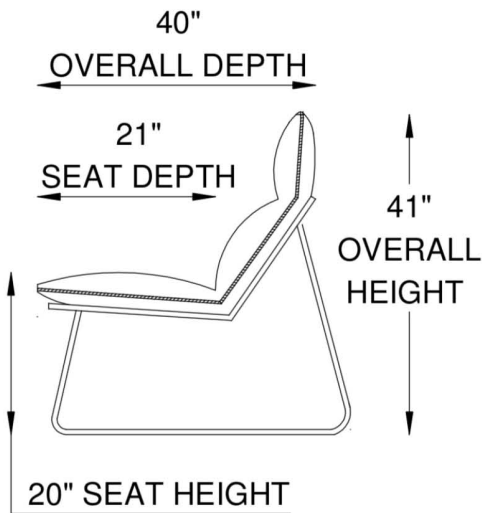

00 - OTTOMAN

At Eleanor Rigby Home you can choose from our curated range of fabrics and leathers or provide your own. We offer a range of customization options, from hand-stitched leather to hand-finished treatments, metal and wood finishes. We welcome client specific designs and offer in-house design support and hands-on oversight throughout every phase of production. Visit Eleanorrigbyhome.com to see all options and to our customer service link for questions.